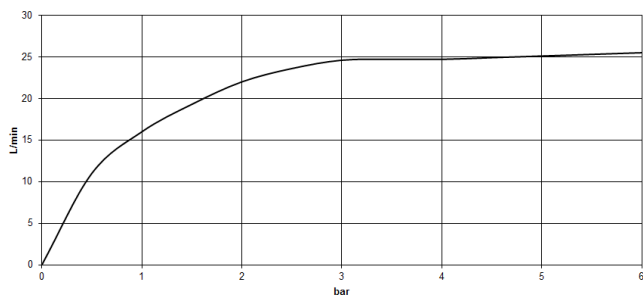

**VAIA Two-hole bath mixer for free-standing assembly with hand shower set -
Brushed Durabronze (23kt Gold)**

VAIA

25 943 809

- spout: circular, air-enriched flow
- max. flow 24.6 l/min at 3 bar flow pressure
- Hand shower: COMPACT RAIN, max. flow rate 6.8 l/min (at 3 bar)
- hand shower with anti-scale system
- 221mm projection
- pivotable spout 360°
- rotary diverter for bath/shower
- total height 920 mm
- stand pipes height 628 mm
- height up to aerator 816 mm
- slide-on rosettes Ø 100 mm
- gauge 150 mm
- metal shower hose 1250mm with integrated anti-twist protection
- pivotable shower holder on the right foot

Required miscellaneous

Concealed floor mounting -

35 944 970 90

- max. recess depth 160 mm
- min. recess depth 80 mm

**VAIA Two-hole bath mixer for free-standing assembly with hand shower set -
Brushed Durabronz (23kt Gold)**

VAIA

25 943 809
mm [inches]

Flow rate chart

Certificates

Belgauqa_22_276_2 LGA_29294.
7_2.

WRAS_1802014.

VAIA Two-hole bath mixer for free-standing assembly with hand shower set -
Brushed Durabronz (23kt Gold)