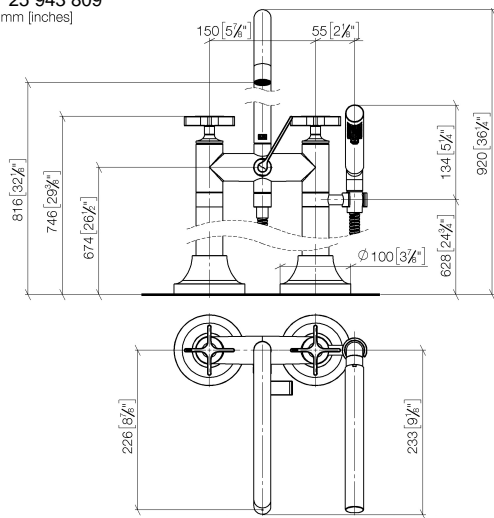

Required miscellaneous

Concealed floor mounting -

35 944 970 90

- max. recess depth 160 mm
- min. recess depth 80 mm

**VAIA Two-hole bath mixer for free-standing assembly with hand shower set -
Brushed Durabronz (23kt Gold)**

VAIA

25 943 809
mm [inches]

Flow rate chart

Certificates

Belgauqa_22_276_2 LGA_29294.
7_2.

WRAS_1802014.

VAIA Two-hole bath mixer for free-standing assembly with hand shower set -
Brushed Durabronz (23kt Gold)

VAIA

25 943 809

VAIA Two-hole bath mixer for free-standing assembly with hand shower set - Brushed Durabross (23kt Gold)

VAIA

25 943 809

Spare parts list

No.	Item Number	Name	Quantity used	Delivery time
1	90 20 80 010 01-28	handle (cold)	1	20
2	90 90 03 131 00 90	top	1	2
3	90 28 22 317 00-28	spout	1	20
4	09 24 03 273-28	nipple	1	20
5	90 14 10 032 00 90	seal	1	2
6	90 21 10 011 00 90	diverter	1	2
7	90 20 80 011 01-28	handle (hot)	1	20
8	90 20 80 015 02-28	handle	1	20
9	04 24 04 189 00-28	nipple	1	20
10	90 14 20 002 00 90	seal	1	2
11	28 019 979-28	Hand shower - Brushed Durabross (23kt Gold)	1	20
12	90 30 02 072 00-28	Metal shower hose 1/2" x 3/8" x 1250 mm - Brushed Durabross (23kt Gold)	1	20
13	90 18 40 035 00 90	sleeve	1	2
14	04 28 10 029 01-28	holder	1	20
15	09 29 05 021 20 90	nipple	2	2
16	09 14 10 112 90	seal	4	2
17	90 14 10 055 00 90	seal	4	2
18	09 28 10 028-28	sleeve	1	20
19	90 27 80 019 00-28	rosette	2	20
20	09 23 30 040-07	nut	2	30
21	09 24 03 121-28	nipple	1	20
22	09 23 01 131 90	back-flow preventer	1	2
23	09 21 02 143-28	sleeve	1	20
24	90 14 20 026 00 90	seal	1	2
25	04 28 22 009 20-28	connection	2	20
26	09 14 10 081 90	seal	2	2
27	09 24 03 094-07	nipple	2	30
28	04 23 10 023 00 90	fixing set	6	2
29	09 30 11 130-07	connection	2	30
30	09 24 03 081 10 90	extension	4	2
31	09 24 03 080 90	extension	2	2