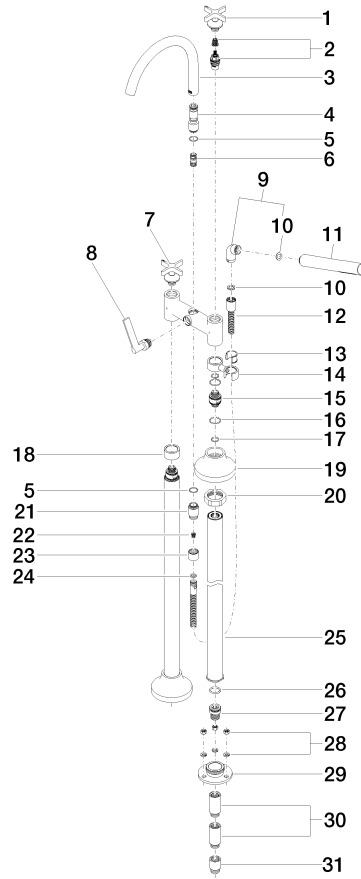

VAIA

25 943 809
mm [inches]

Flow rate chart

Certificates

Belgauqa_22_276_2 LGA_29294.
7_2.

WRAS_1802014.

VAIA Two-hole bath mixer for free-standing assembly with hand shower set -
Brushed Durabronz (23kt Gold)

VAIA

25 943 809

VAIA Two-hole bath mixer for free-standing assembly with hand shower set - Brushed Durabross (23kt Gold)

VAIA

25 943 809

Spare parts list

No.	Item Number	Name	Quantity used	Delivery time
1	90 20 80 010 01-28	handle (cold)	1	20
2	90 90 03 131 00 90	top	1	2
3	90 28 22 317 00-28	spout	1	20
4	09 24 03 273-28	nipple	1	20
5	90 14 10 032 00 90	seal	1	2
6	90 21 10 011 00 90	diverter	1	2
7	90 20 80 011 01-28	handle (hot)	1	20
8	90 20 80 015 02-28	handle	1	20
9	04 24 04 189 00-28	nipple	1	20
10	90 14 20 002 00 90	seal	1	2
11	28 019 979-28	Hand shower - Brushed Durabross (23kt Gold)	1	20
12	90 30 02 072 00-28	Metal shower hose 1/2" x 3/8" x 1250 mm - Brushed Durabross (23kt Gold)	1	20
13	90 18 40 035 00 90	sleeve	1	2
14	04 28 10 029 01-28	holder	1	20
15	09 29 05 021 20 90	nipple	2	2
16	09 14 10 112 90	seal	4	2
17	90 14 10 055 00 90	seal	4	2
18	09 28 10 028-28	sleeve	1	20
19	90 27 80 019 00-28	rosette	2	20
20	09 23 30 040-07	nut	2	30
21	09 24 03 121-28	nipple	1	20
22	09 23 01 131 90	back-flow preventer	1	2
23	09 21 02 143-28	sleeve	1	20
24	90 14 20 026 00 90	seal	1	2
25	04 28 22 009 20-28	connection	2	20
26	09 14 10 081 90	seal	2	2
27	09 24 03 094-07	nipple	2	30
28	04 23 10 023 00 90	fixing set	6	2
29	09 30 11 130-07	connection	2	30
30	09 24 03 081 10 90	extension	4	2
31	09 24 03 080 90	extension	2	2