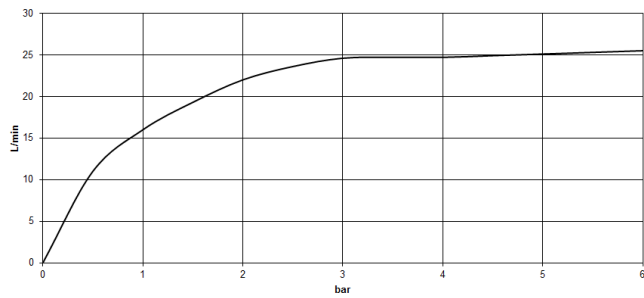

**VAIA Two-hole bath mixer for free-standing assembly with hand shower set -
Brushed Platinum**

VAIA

25 943 819

- spout: circular, air-enriched flow
 - max. flow 24.6 l/min at 3 bar flow pressure
 - Hand shower: COMPACT RAIN, max. flow rate 6.8 l/min (at 3 bar)
 - hand shower with anti-scale system
 - 221mm projection
 - pivotable spout 360°
 - rotary diverter for bath/shower
 - total height 920 mm
 - stand pipes height 628 mm
 - height up to aerator 816 mm
 - slide-on rosettes Ø 100 mm
 - gauge 150 mm
 - metal shower hose 1250mm with integrated anti-twist protection
 - pivotable shower holder on the right foot
- Intrinsic protection against back flow.**

Required miscellaneous

- Concealed floor mounting -**
- max. recess depth 160 mm
 - min. recess depth 80 mm

35 944 970 90

**VAIA Two-hole bath mixer for free-standing assembly with hand shower set -
Brushed Platinum**

VAIA

25 943 819
mm [inches]

Flow rate chart

Certificates

Belgauqa_22_276_2 LGA_29294.
7_2.

WRAS_1802014.

IAPMO_4976 (4).

VAIA Two-hole bath mixer for free-standing assembly with hand shower set -
Brushed Platinum