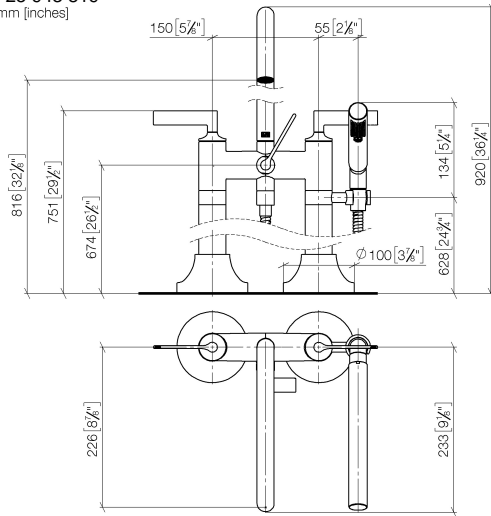

Required miscellaneous

- Concealed floor mounting -**
- max. recess depth 160 mm
 - min. recess depth 80 mm

35 944 970 90

**VAIA Two-hole bath mixer for free-standing assembly with hand shower set -
Brushed Platinum**

VAIA

25 943 819
mm [inches]

Flow rate chart

Certificates

Belgauqa_22_276_2 LGA_29294.
7_2.

WRAS_1802014.

IAPMO_4976 (4).

VAIA Two-hole bath mixer for free-standing assembly with hand shower set -
Brushed Platinum

VAIA

25 943 819

VAIA Two-hole bath mixer for free-standing assembly with hand shower set - Brushed Platinum

VAIA

25 943 819

Spare parts list

No.	Item Number	Name	Quantity used	Delivery time
1	90 20 80 012 01-06	handle (cold)	1	10
2	90 90 03 130 00 90	top	1	2
3	90 28 22 317 00-06	spout	1	10
4	09 24 03 273-06	nipple	1	10
5	90 14 10 032 00 90	seal	1	2
6	90 21 10 011 00 90	diverter	1	2
7	90 20 80 013 01-06	handle (hot)	1	10
8	90 90 03 131 00 90	top	1	2
9	90 20 80 015 02-06	handle	1	10
10	04 24 04 189 00-06	nipple	1	10
11	90 14 20 002 00 90	seal	1	2
12	90 12 11 140 30-06	shower	1	10
13	90 30 02 072 00-06	Metal shower hose 1/2" x 3/8" x 1250 mm - Brushed Platinum	1	10
14	90 18 40 035 00 90	sleeve	1	2
15	04 28 10 029 01-06	holder	1	10
16	09 29 05 021 20 90	nipple	2	2
17	09 14 10 112 90	seal	4	2
18	90 14 10 055 00 90	seal	4	2
19	09 28 10 028-06	sleeve	1	10
20	90 27 80 019 00-06	rosette	2	10
21	09 23 30 040-07	nut	2	30
22	09 24 03 121-06	nipple	1	10
23	09 23 01 131 90	back-flow preventer	1	2
24	09 21 02 143-06	sleeve	1	10
25	90 14 20 026 00 90	seal	1	2
26	04 28 22 009 20-06	connection	2	10
27	09 14 10 081 90	seal	2	2
28	09 24 03 094-07	nipple	2	30
29	04 23 10 023 00 90	fixing set	6	2
30	09 30 11 130-07	connection	2	30
31	09 24 03 081 10 90	extension	4	2
32	09 24 03 080 90	extension	2	2