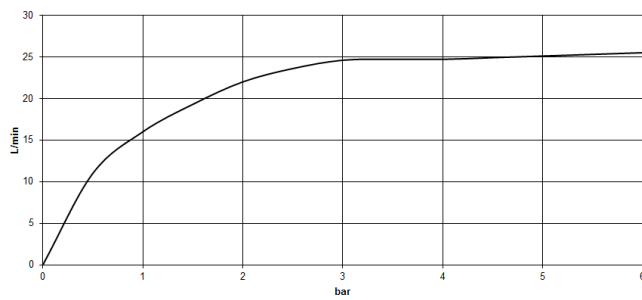

**VAIA Two-hole bath mixer for free-standing assembly with hand shower set -  
Dark Chrome**

VAIA

25 943 819

- spout: circular, air-enriched flow
- max. flow 24.6 l/min at 3 bar flow pressure
- Hand shower: COMPACT RAIN, max. flow rate 6.8 l/min (at 3 bar)
- hand shower with anti-scale system
- 221mm projection
- pivotable spout 360°
- rotary diverter for bath/shower
- total height 920 mm
- stand pipes height 628 mm
- height up to aerator 816 mm
- slide-on rosettes Ø 100 mm
- gauge 150 mm
- metal shower hose 1250mm with integrated anti-twist protection
- pivotable shower holder on the right foot

**VAIA Two-hole bath mixer for free-standing assembly with hand shower set -  
Dark Chrome**

VAIA

25 943 819  
mm [inches]

**Flow rate chart**

**Certificates**

Belgauqa\_22\_276\_2 LGA\_29294.  
7\_2.

**VAIA Two-hole bath mixer for free-standing assembly with hand shower set -  
Dark Chrome**