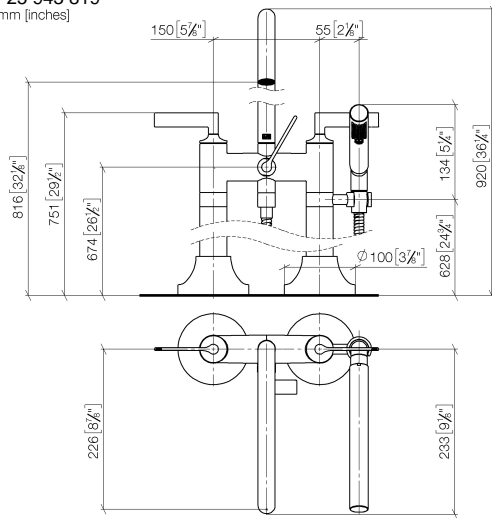

**VAIA Two-hole bath mixer for free-standing assembly with hand shower set -  
Dark Chrome**

VAIA

25 943 819

- spout: circular, air-enriched flow
- max. flow 24.6 l/min at 3 bar flow pressure
- Hand shower: COMPACT RAIN, max. flow rate 6.8 l/min (at 3 bar)
- hand shower with anti-scale system
- 221mm projection
- pivotable spout 360°
- rotary diverter for bath/shower
- total height 920 mm
- stand pipes height 628 mm
- height up to aerator 816 mm
- slide-on rosettes Ø 100 mm
- gauge 150 mm
- metal shower hose 1250mm with integrated anti-twist protection
- pivotable shower holder on the right foot

**VAIA Two-hole bath mixer for free-standing assembly with hand shower set -  
Dark Chrome**

VAIA

25 943 819  
mm [inches]

**Flow rate chart**

**Certificates**

Belgauqa\_22\_276\_2 LGA\_29294.  
7\_2.

**VAIA Two-hole bath mixer for free-standing assembly with hand shower set -  
Dark Chrome**