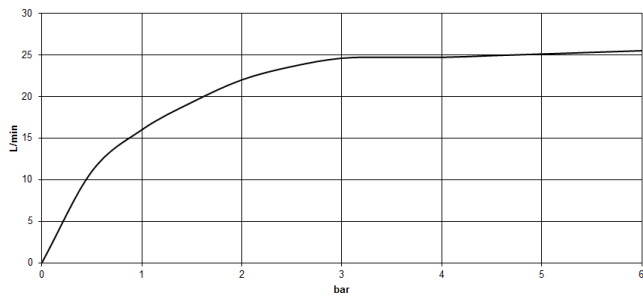

VAIA Two-hole bath mixer for free-standing assembly with hand shower set -
Brushed Durabronze (23kt Gold)

VAIA

25 943 819

- spout: circular, air-enriched flow
 - max. flow 24.6 l/min at 3 bar flow pressure
 - Hand shower: COMPACT RAIN, max. flow rate 6.8 l/min (at 3 bar)
 - hand shower with anti-scale system
 - 221mm projection
 - pivotable spout 360°
 - rotary diverter for bath/shower
 - total height 920 mm
 - stand pipes height 628 mm
 - height up to aerator 816 mm
 - slide-on rosettes Ø 100 mm
 - gauge 150 mm
 - metal shower hose 1250mm with integrated anti-twist protection
 - pivotable shower holder on the right foot
- Intrinsic protection against back flow.**

Required miscellaneous

Concealed floor mounting -

35 944 970 90

- max. recess depth 160 mm
- min. recess depth 80 mm

**VAIA Two-hole bath mixer for free-standing assembly with hand shower set -
Brushed Durabronz (23kt Gold)**

VAIA

25 943 819
mm [inches]

Flow rate chart

Certificates

Belgauqa_22_276_2 LGA_29294.
7_2.

WRAS_1802014.

VAIA Two-hole bath mixer for free-standing assembly with hand shower set -
Brushed Durabronz (23kt Gold)