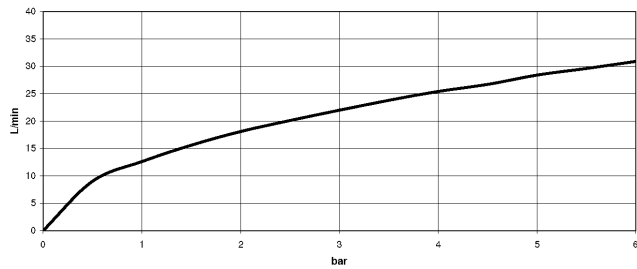

**TARA Two-hole bath mixer for free-standing assembly with hand shower set -
Brushed Durabron (23kt Gold)**

TARA

25 943 892

- 220mm projection
 - pivotable spout 180°
 - Hand shower: COMPACT RAIN, max. flow rate 6.8 l/min (at 3 bar)
 - spout: circular, air-enriched flow
 - hand shower with anti-scale system
 - rotary diverter for bath/shower
 - total height 920 mm
 - stand pipes height 628 mm
 - height up to aerator 765 mm
 - slide-on rosettes Ø 90 mm
 - gauge 150 mm
 - metal shower hose 1250mm with integrated anti-twist protection
 - pivotable shower holder on the right foot
 - max. flow 22 l/min at 3 bar flow pressure
- Intrinsic protection against back flow.**

Required miscellaneous

- Concealed floor mounting -**
- max. recess depth 160 mm
 - min. recess depth 80 mm

35 944 970 90

**TARA Two-hole bath mixer for free-standing assembly with hand shower set -
Brushed Durabronz (23kt Gold)**

TARA

25 943 892
mm [inches]

Flow rate chart

Certificates

WRAS_2212005. LGA_18932. Belgaqua_21-033-
27_2.

TARA Two-hole bath mixer for free-standing assembly with hand shower set -
Brushed Durabronz (23kt Gold)