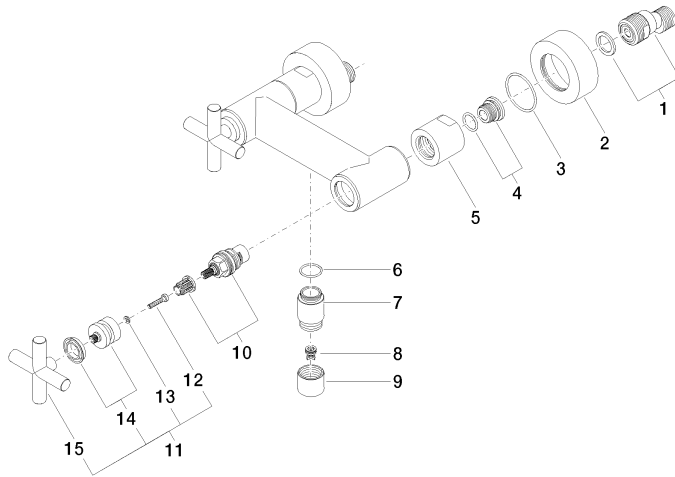

26 100 892 Product version from 4/1/2024

- female 3/8" or male thread 1/2" shower outlet
- slide-on rosettes Ø 65 mm
- 1/2" connection
- gauge 150 mm - 15 mm

Intrinsic protection against back flow.

	Matte Black	26 100 892-33
	Light Gold	26 100 892-26
	Brushed Light Gold	26 100 892-27

TARA Shower mixer for wall mounting without hand shower - Matte Black

TARA

26 100 892 Product version from 4/1/2024

Certificates and sustainability

LGA_18

Belgaqua_21-033-2

26 100 892 Product version from 4/1/2024

Parts for other finishes can be found here: Light Gold

Spare parts list

No.	Item Number	Name	Quantity used	Delivery time
15	09 20 89 010-33	handle	2.00	60
5	09 23 10 064-33	nut	2.00	30
8	09 23 01 131 90	back-flow preventer	1.00	2
9	09 21 02 143-33	sleeve	1.00	30
7	09 24 03 121-33	nipple	1.00	30
4	04 29 05 014 00 90	nipple	2.00	2
14	90 12 12 007 00-33	base	2.00	30
2	09 27 89 103-33	rosette	2.00	30
3	09 14 10 034 90	seal	2.00	2
10	90 90 03 131 00 90	top	2.00	2
1	04 11 04 030 00 90	connection	2.00	2
12	90 30 30 075 00 90	screw	2.00	2
13	90 30 11 029 00 90	disc	2.00	2
6	90 14 10 032 00 90	seal	1.00	2
11	90 20 89 010 10-33	handle	2.00	30