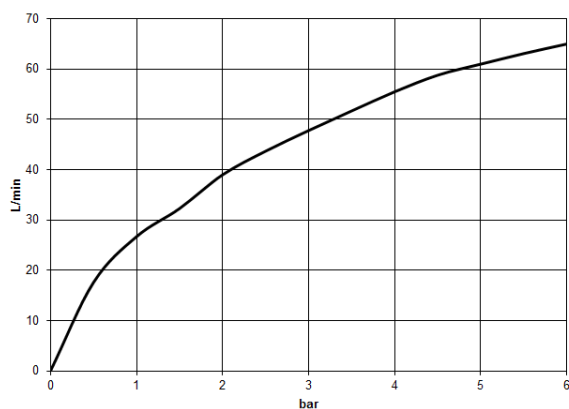

26 100 892 Product version from 4/1/2024

- female 3/8" or male thread 1/2" shower outlet
- slide-on rosettes Ø 65 mm
- 1/2" connection
- gauge 150 mm - 15 mm

Intrinsic protection against back flow.

	Matte Black	26 100 892-33
	Light Gold	26 100 892-26
	Brushed Light Gold	26 100 892-27

26 100 892 Product version from 4/1/2024

mm [inches]

Flow rate chart

Codes & Standards

DIN 4109

EN 1717

ISO 3822

Ü-Zeichen