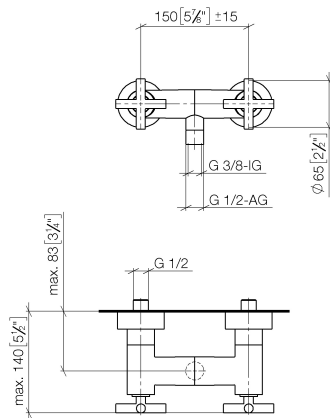

26 100 892 Product version from 4/1/2024

- female 3/8" or male thread 1/2" shower outlet
- slide-on rosettes Ø 65 mm
- 1/2" connection
- gauge 150 mm - 15 mm

Intrinsic protection against back flow.

	Matte Black	26 100 892-33
	Light Gold	26 100 892-26
	Brushed Light Gold	26 100 892-27

26 100 892 Product version from 4/1/2024

mm [inches]

Flow rate chart

Codes & Standards

DIN 4109

EN 1717

ISO 3822

Ü-Zeichen

TARA Shower mixer for wall mounting without hand shower - Matte Black

TARA

26 100 892 Product version from 4/1/2024

Certificates and sustainability

LGA_18

Belgaqua_21-033-2

26 100 892 Product version from 4/1/2024

Parts for other finishes can be found here: Light Gold

Spare parts list

No.	Item Number	Name	Quantity used	Delivery time
15	09 20 89 010-33	handle	2.00	60
5	09 23 10 064-33	nut	2.00	30
8	09 23 01 131 90	back-flow preventer	1.00	2
9	09 21 02 143-33	sleeve	1.00	30
7	09 24 03 121-33	nipple	1.00	30
4	04 29 05 014 00 90	nipple	2.00	2
14	90 12 12 007 00-33	base	2.00	30
2	09 27 89 103-33	rosette	2.00	30
3	09 14 10 034 90	seal	2.00	2
10	90 90 03 131 00 90	top	2.00	2
1	04 11 04 030 00 90	connection	2.00	2
12	90 30 30 075 00 90	screw	2.00	2
13	90 30 11 029 00 90	disc	2.00	2
6	90 14 10 032 00 90	seal	1.00	2
11	90 20 89 010 10-33	handle	2.00	30