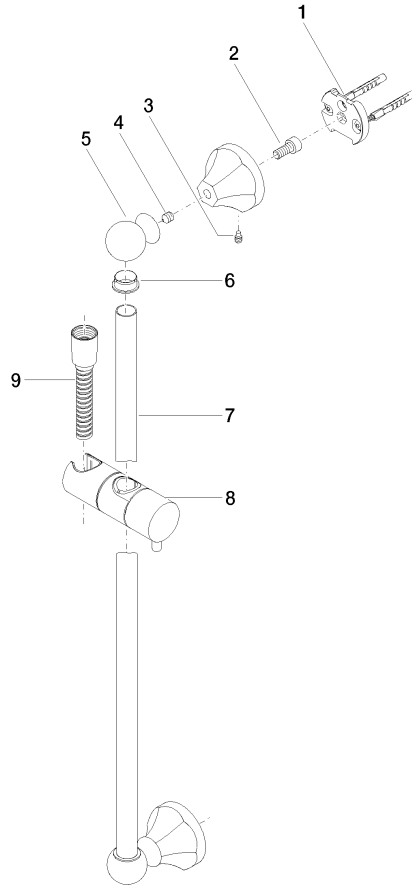

26 413 370

- slide bar
- Pipe diameter 18 mm
- rosettes Ø 60 mm
- gauge 850 mm
- metal shower hose 1750mm with integrated anti-twist protection
- shower hose connector 1/2"
- WRAS

This article does not include a hand shower!

**Required miscellaneous**

	<b>MADISON Hand shower FlowReduce - Chrome</b> •spray head Ø 95mm •Hand shower see page {PAGE} •Three settings: COMPACT RAIN, COMPACT SOFT FLOW, COMPACT AQUAPRESSURE FLOW, max. flow rate l/min (at 3 bar)	28 002 978-00 0010
---	--	--------------------

**Required miscellaneous**

	<b>MADISON Hand shower - Chrome</b> •spray head Ø 95mm •Hand shower see page {PAGE} •Three settings: COMPACT RAIN, COMPACT SOFT FLOW, COMPACT AQUAPRESSURE FLOW, max. flow rate l/min (at 3 bar)	28 002 978-00
---	---	---------------

UK Water Supply  
Regulations

Certificates

WRAS\_2009

26 413 370

**Spare parts list**

No.	Item Number	Name	Quantity used	Delivery time
1	05 17 97 507 00 90	fixing set	2	2
2	09 30 30 048 90	screw	2	2
3	09 31 11 140 90	pin	2	60
4	09 31 11 002 90	pin	2	2
5	09 21 40 020-00	connection	2	60
6	09 18 40 009 90	sleeve	2	2
7	08 28 22 596-00	pipe	1	10
8	12 580 970-00	Slide unit - Chrome	1	10
9	28 204 970-00	Metal shower hose 1/2" x 1/2" x 1750 mm - Chrome	1	2