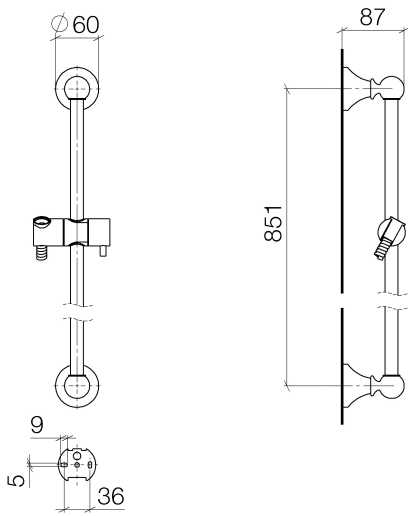

26 413 370

Codes & Standards

Scottish Water
Byelaws

UK Water Supply
Regulations

Certificates

WRAS_2009