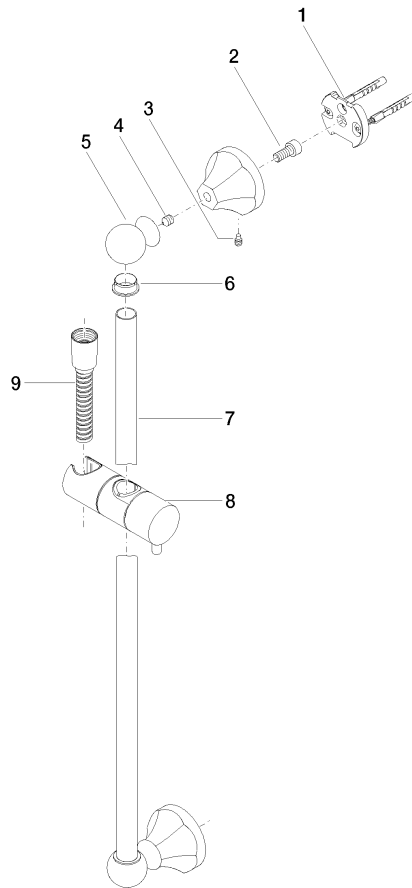

26 413 370

- slide bar
- Pipe diameter 18 mm
- rosettes Ø 60 mm
- gauge 850 mm
- metal shower hose 1750mm with integrated anti-twist protection
- shower hose connector 1/2"
- WRAS

This article does not include a hand shower!

**MADISON Hand shower FlowReduce - Brushed Platinum** 28 002 978-06 0010  
 •spray head Ø 95mm  
 •Hand shower see page {PAGE}  
 •Three settings: COMPACT RAIN, COMPACT SOFT FLOW, COMPACT AQUAPRESSURE FLOW, max. flow rate l/min (at 3 bar)

**Required miscellaneous**

**MADISON Hand shower - Brushed Platinum** 28 002 978-06  
 •spray head Ø 95mm  
 •Hand shower see page {PAGE}  
 •Three settings: COMPACT RAIN, COMPACT SOFT FLOW, COMPACT AQUAPRESSURE FLOW, max. flow rate l/min (at 3 bar)

### Spare parts list

No.	Item Number	Name	Quantity used	Delivery time
1	05 17 97 507 00 90	fixing set	2	2
2	09 30 30 048 90	screw	2	2
3	09 31 11 140 90	pin	2	60
4	09 31 11 002 90	pin	2	2
5	09 21 40 020-06	connection	2	60
6	09 18 40 009 90	sleeve	2	2
7	08 28 22 596-06	pipe	1	60
8	12 580 970-06	Slide unit - Brushed Platinum	1	10
9	28 204 970-06	Metal shower hose 1/2" x 1/2" x 1750 mm - Brushed Platinum	1	2