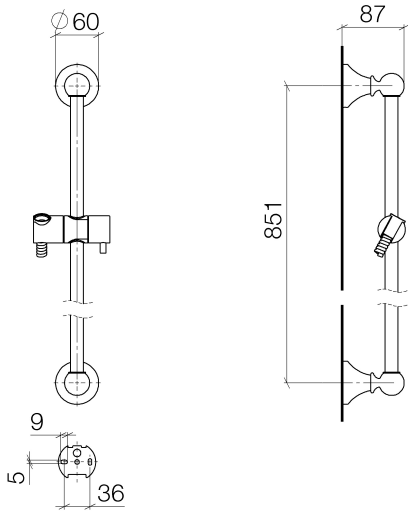

26 413 370

Codes & Standards

Scottish Water
Byelaws

UK Water Supply
Regulations

Certificates

WRAS_2009