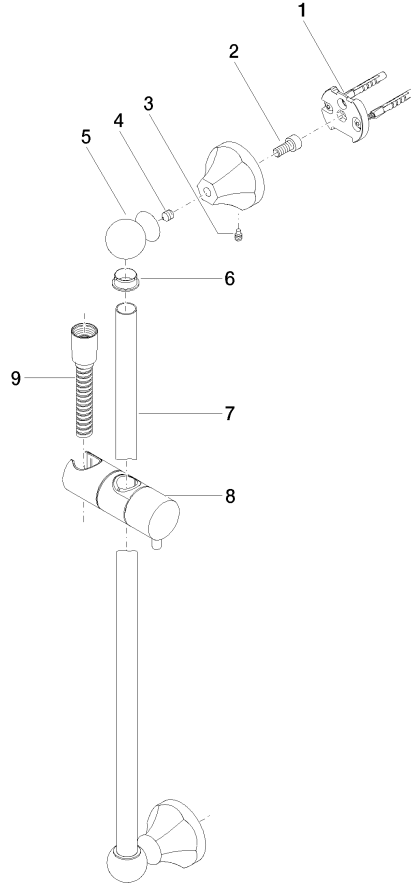

26 413 370

- slide bar
- Pipe diameter 18 mm
- rosettes Ø 60 mm
- gauge 850 mm
- metal shower hose 1750mm with integrated anti-twist protection
- shower hose connector 1/2"
- WRAS

This article does not include a hand shower!

**Required miscellaneous**

	<b>MADISON Hand shower FlowReduce - Platinum</b> •spray head Ø 95mm •Hand shower see page {PAGE} •Three settings: COMPACT RAIN, COMPACT SOFT FLOW, COMPACT AQUAPRESSURE FLOW, max. flow rate l/min (at 3 bar)	28 002 978-08 0010
--	--	--------------------

**Required miscellaneous**

	<b>MADISON Hand shower - Platinum</b> •spray head Ø 95mm •Hand shower see page {PAGE} •Three settings: COMPACT RAIN, COMPACT SOFT FLOW, COMPACT AQUAPRESSURE FLOW, max. flow rate l/min (at 3 bar)	28 002 978-08
--	---	---------------

### Spare parts list

No.	Item Number	Name	Quantity used	Delivery time
1	05 17 97 507 00 90	fixing set	2	2
2	09 30 30 048 90	screw	2	2
3	09 31 11 140 90	pin	2	60
4	09 31 11 002 90	pin	2	2
5	09 21 40 020-08	connection	2	60
6	09 18 40 009 90	sleeve	2	2
7	08 28 22 596-08	pipe	1	40
8	12 580 970-08	Slide unit - Platinum	1	40
9	28 204 970-08	Metal shower hose 1/2" x 1/2" x 1750 mm - Platinum	1	40