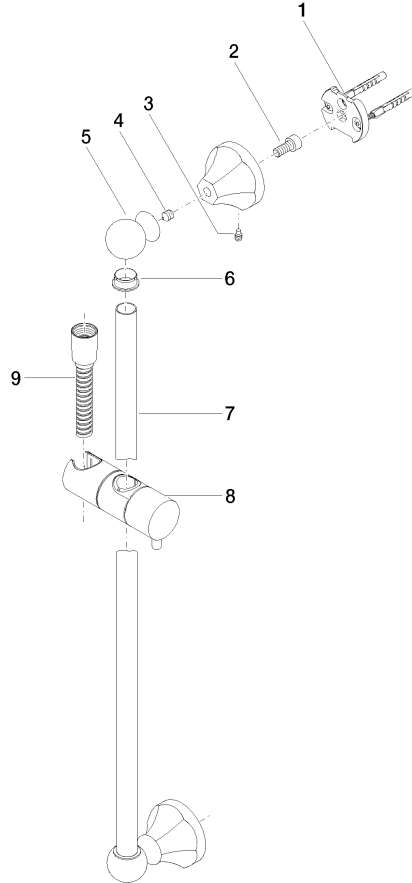

26 413 370

- slide bar
- Pipe diameter 18 mm
- rosettes Ø 60 mm
- gauge 850 mm
- metal shower hose 1750mm with integrated anti-twist protection
- shower hose connector 1/2"
- WRAS

This article does not include a hand shower!

**Required miscellaneous**

	<b>MADISON Hand shower FlowReduce - Durabronss (23kt Gold)</b> •spray head Ø 95mm •Hand shower see page {PAGE} •Three settings: COMPACT RAIN, COMPACT SOFT FLOW, COMPACT AQUAPRESSURE FLOW, max. flow rate l/min (at 3 bar)	28 002 978-09 0010
-------------------------------------------------------------------------------------	--------------------------------------------------------------------------------------------------------------------------------------------------------------------------------------------------------------------------------------	-----------------------

**Required miscellaneous**

	<b>MADISON Hand shower - Durabronss (23kt Gold)</b> •spray head Ø 95mm •Hand shower see page {PAGE} •Three settings: COMPACT RAIN, COMPACT SOFT FLOW, COMPACT AQUAPRESSURE FLOW, max. flow rate l/min (at 3 bar)	28 002 978-09
-----------------------------------------------------------------------------------	---------------------------------------------------------------------------------------------------------------------------------------------------------------------------------------------------------------------------	---------------

#### Certificates

WRAS\_2009

26 413 370

Spare parts list

No.	Item Number	Name	Quantity used	Delivery time
1	05 17 97 507 00 90	fixing set	2	2
2	09 30 30 048 90	screw	2	2
3	09 31 11 140 90	pin	2	60
4	09 31 11 002 90	pin	2	2
5	09 21 40 020-09	connection	2	60
6	09 18 40 009 90	sleeve	2	2
7	08 28 22 596-09	pipe	1	60
8	12 580 970-09	slider	1	40
9	28 204 970-09	Metal shower hose 1/2" x 1/2" x 1750 mm - Durabronz (23kt Gold)	1	40