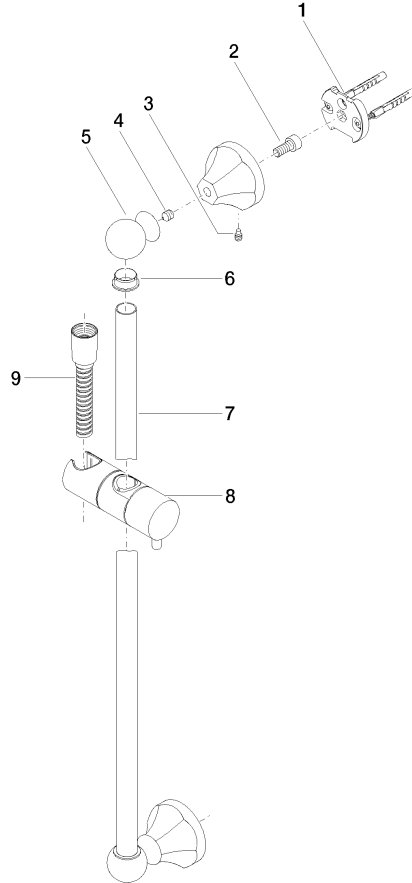

26 413 370

Spare parts list

No.	Item Number	Name	Quantity used	Delivery time
1	05 17 97 507 00 90	fixing set	2	2
2	09 30 30 048 90	screw	2	2
3	09 31 11 140 90	pin	2	60
4	09 31 11 002 90	pin	2	2
5	09 21 40 020-99	connection	2	30
6	09 18 40 009 90	sleeve	2	2
7	08 28 22 596-99	pipe	1	30
8	12 580 970-99	Slide unit - Brushed Dark Platinum	1	30
9	28 204 970-99	Metal shower hose 1/2" x 1/2" x 1750 mm - Brushed Dark Platinum	1	2