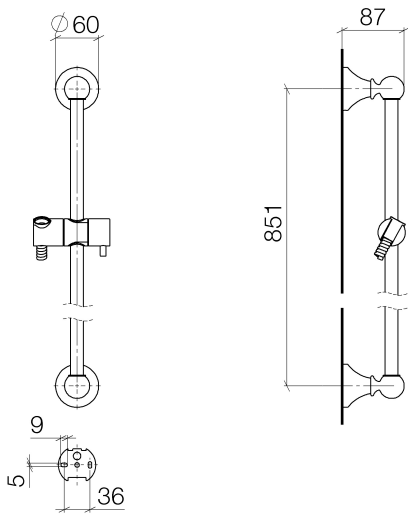

26 413 370

Codes & Standards

Scottish Water
Byelaws

UK Water Supply
Regulations

Certificates

WRAS_2009