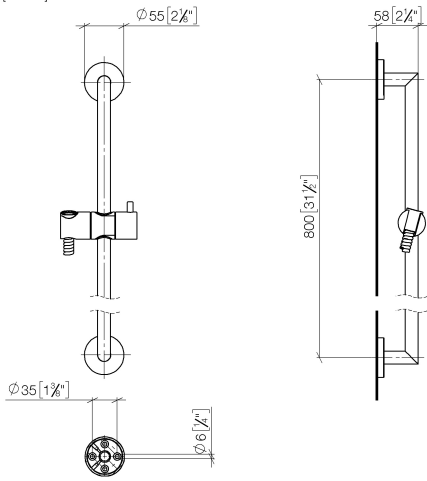

Shower set without hand shower - Chrome

TARA

26 413 625

Fits: TARA, META

- slide bar
- Pipe diameter 18 mm
- rosette Ø 55 mm
- gauge 800 mm
- metal shower hose 1750mm with integrated anti-twist protection
- shower hose connector 3/8"
- WRAS 2009048

Recommended miscellaneous

Concealed wall elbow - 35 085 970 00
 •max. recess depth 163 mm
 •min. recess depth 90 mm

Required miscellaneous

Hand shower - Chrome 28 016 979-00

Required miscellaneous

Hand shower FlowReduce - 28 016 979-00
Chrome 0010

Hand shower - Chrome 28 012 979-00

Required miscellaneous

Hand shower FlowReduce - 28 012 979-00
Chrome 0010

Required miscellaneous

Hand shower - Chrome 28 018 979-00

26 413 625

mm [inches]

Certificates

WRAS_2009048. ACS_20 ACC LY 738. IAPMO_4976 (4).

26 413 625

Spare parts list

No.	Item Number	Name	Quantity used	Delivery time
1	05 17 62 500 00 90	fixing set	2	2
2	90 14 10 032 00 90	seal	2	2
3	08 27 62 500-00	rosette	2	10
4	05 28 22 590 01-00	bar	1	10
5	12 580 970-00	Slide unit - Chrome	1	10
6	28 322 970-00	Metal shower hose 1/2" x 3/8" x 1750 mm - Chrome	1	2