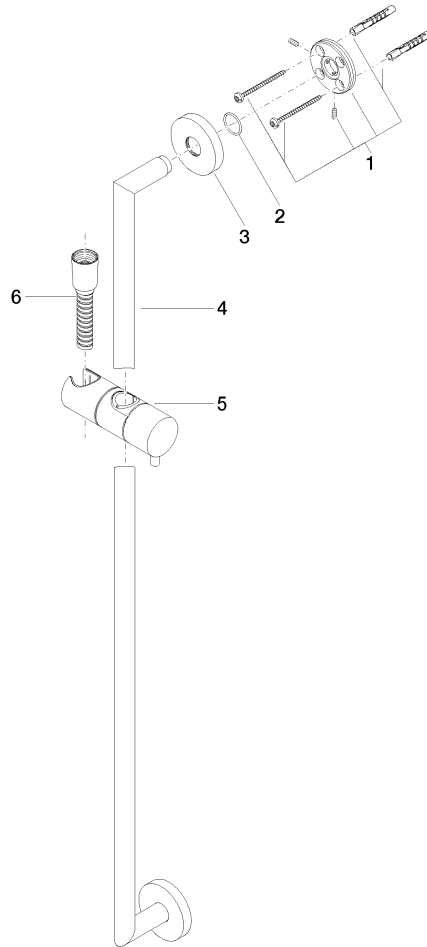

Shower set without hand shower - Chrome

TARA

26 413 625

Fits: TARA, META

- slide bar
- Pipe diameter 18 mm
- rosette Ø 55 mm
- gauge 800 mm
- metal shower hose 1750mm with integrated anti-twist protection
- shower hose connector 3/8"
- WRAS 2009048

Recommended miscellaneous

Concealed wall elbow - 35 085 970 00
 •max. recess depth 163 mm
 •min. recess depth 90 mm

Required miscellaneous

Hand shower - Chrome 28 016 979-00

Required miscellaneous

Hand shower FlowReduce - 28 016 979-00
Chrome 0010

Hand shower - Chrome 28 012 979-00

Required miscellaneous

Hand shower FlowReduce - 28 012 979-00
Chrome 0010

Required miscellaneous

Hand shower - Chrome 28 018 979-00

26 413 625

mm [inches]

Certificates

WRAS_2009048. ACS_20 ACC LY 738. IAPMO_4976 (4).

26 413 625

Spare parts list

No.	Item Number	Name	Quantity used	Delivery time
1	05 17 62 500 00 90	fixing set	2	2
2	90 14 10 032 00 90	seal	2	2
3	08 27 62 500-00	rosette	2	10
4	05 28 22 590 01-00	bar	1	10
5	12 580 970-00	Slide unit - Chrome	1	10
6	28 322 970-00	Metal shower hose 1/2" x 3/8" x 1750 mm - Chrome	1	2