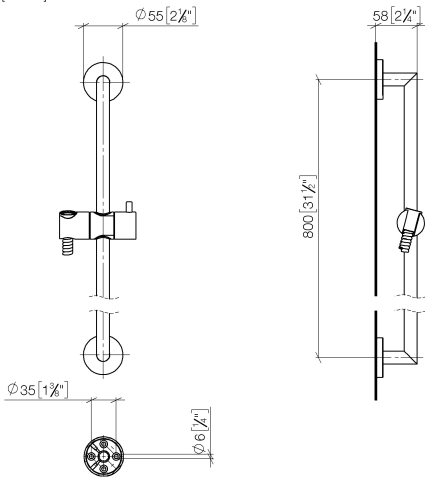

Shower set without hand shower - Brushed Bronze

TARA

26 413 625

Fits: TARA, META

- slide bar
- Pipe diameter 18 mm
- rosette Ø 55 mm
- gauge 800 mm
- metal shower hose 1750mm with integrated anti-twist protection
- shower hose connector 3/8"
- WRAS 2009048

This article does not include a hand shower!

	Brushed Bronze	26 413 625-42
	Chrome	26 413 625-00
	Brushed Platinum	26 413 625-06
	Platinum	26 413 625-08
	Dark Chrome	26 413 625-19
	Light Gold	26 413 625-26
	Brushed Light Gold	26 413 625-27
	Brushed Durabronze (23kt Gold)	26 413 625-28
	Matte Black	26 413 625-33
	Brushed Champagne (22kt Gold)	26 413 625-46
	Champagne (22kt Gold)	26 413 625-47
	Brushed Chrome	26 413 625-93
	Brushed Dark Platinum	26 413 625-99

26 413 625

mm [inches]

26 413 625

Product version from 10/1/2023

Parts for other
finishes can be found
here: [Chrome](#)

Shower set without hand shower - Brushed Bronze

TARA

26 413 625

Spare parts list

Product version from 10/1/2023

No.	Item Number	Name	Quantity used	Delivery time
	05 17 62 500 00 90	fixing set	9	2