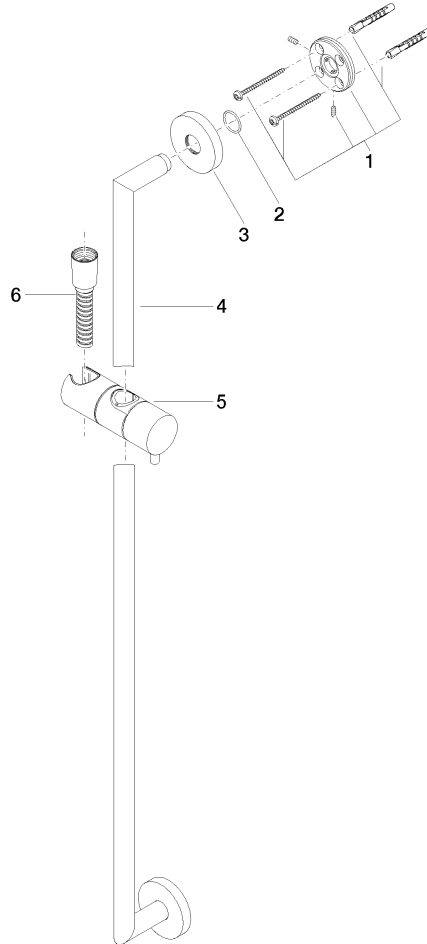

Shower set without hand shower - Brushed Bronze

TARA

26 413 625

Fits: TARA, META

- slide bar
- Pipe diameter 18 mm
- rosette Ø 55 mm
- gauge 800 mm
- metal shower hose 1750mm with integrated anti-twist protection
- shower hose connector 3/8"
- WRAS 2009048

This article does not include a hand shower!

	Brushed Bronze	26 413 625-42
	Chrome	26 413 625-00
	Brushed Platinum	26 413 625-06
	Platinum	26 413 625-08
	Dark Chrome	26 413 625-19
	Light Gold	26 413 625-26
	Brushed Light Gold	26 413 625-27
	Brushed Durabronze (23kt Gold)	26 413 625-28
	Matte Black	26 413 625-33
	Brushed Champagne (22kt Gold)	26 413 625-46
	Champagne (22kt Gold)	26 413 625-47
	Brushed Chrome	26 413 625-93
	Brushed Dark Platinum	26 413 625-99

26 413 625

mm [inches]

26 413 625

Product version from 10/1/2023

Parts for other
finishes can be found
here: [Chrome](#)

Shower set without hand shower - Brushed Bronze

TARA

26 413 625

Spare parts list

Product version from 10/1/2023

No.	Item Number	Name	Quantity used	Delivery time
	05 17 62 500 00 90	fixing set	9	2