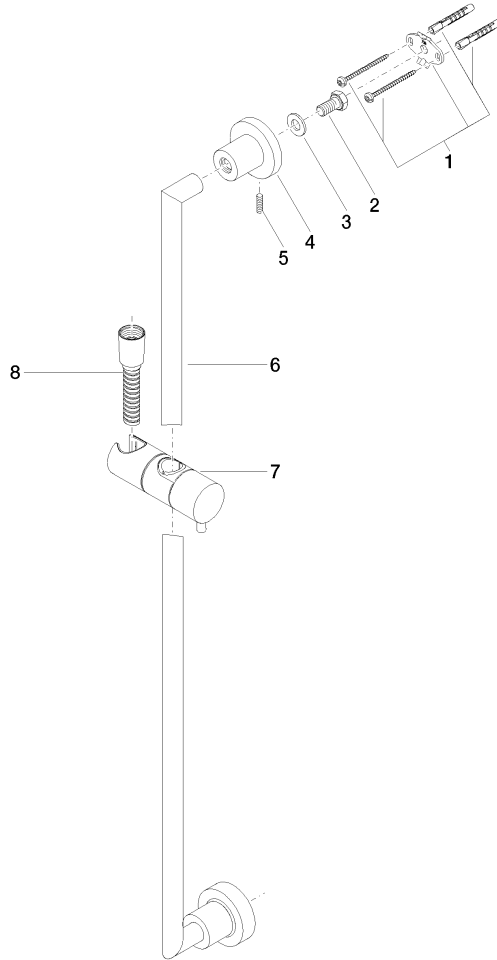

26 413 892

- slide bar
- Pipe diameter 18 mm
- rosettes Ø 55 mm
- gauge 800 mm
- metal shower hose 1750mm with integrated anti-twist protection
- shower hose connector 3/8"

This article does not include a hand shower!

Recommended miscellaneous

	Concealed wall elbow - •max. recess depth 163 mm •min. recess depth 90 mm	35 085 970 90
--	--	---------------

Required miscellaneous

	Hand shower - Chrome	28 016 979-00
--	-----------------------------	---------------

Required miscellaneous

	Hand shower - Chrome	28 018 979-00
--	-----------------------------	---------------

26 413 892

Certificates

WRAS_2009048. ACS_20 ACC LY 738. IAPMO_4976 (1).

26 413 892

Spare parts list

No.	Item Number	Name	Quantity used	Delivery time
1	05 17 20 739 00 90	fixing set	2	2
2	09 30 30 071 90	screw	2	2
3	09 30 11 046 90	disc	2	2
4	08 17 89 505-00	holder	2	10
5	04 31 11 113 00 90	pin	2	2
6	05 28 22 590 00-00	bar	1	10
7	12 580 970-00	Slide unit - Chrome	1	10
8	28 322 970-00	Metal shower hose 1/2" x 3/8" x 1750 mm - Chrome	1	2