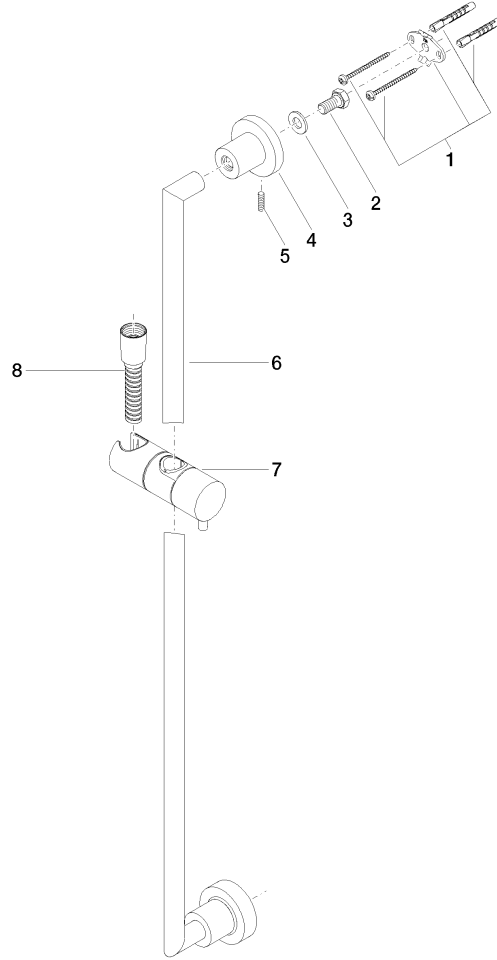

26 413 892

- slide bar
- Pipe diameter 18 mm
- rosettes Ø 55 mm
- gauge 800 mm
- metal shower hose 1750mm with integrated anti-twist protection
- shower hose connector 3/8"
- WRAS 2009048

This article does not include a hand shower!

| | | |
|--|--------------------------------|---------------|
|  | Brushed Bronze | 26 413 892-42 |
|  | Chrome | 26 413 892-00 |
|  | Brushed Platinum | 26 413 892-06 |
|  | Platinum | 26 413 892-08 |
|  | Dark Chrome | 26 413 892-19 |
|  | Brushed Durabronze (23kt Gold) | 26 413 892-28 |
|  | Matte Black | 26 413 892-33 |
|  | Brushed Champagne (22kt Gold) | 26 413 892-46 |
|  | Champagne (22kt Gold) | 26 413 892-47 |
|  | Brushed Chrome | 26 413 892-93 |
|  | Brushed Dark Platinum | 26 413 892-99 |

26 413 892

mm [inches]

26 413 892

Product version from 4/1/2024

Parts for other
finishes can be found
here: [Chrome](#)

TARA Shower set without hand shower - Brushed Bronze

TARA

26 413 892

Spare parts list

Product version from 4/1/2024

| No. | Item Number | Name | Quantity used | Delivery time |
|-----|--------------------|------------|---------------|---------------|
| | 05 17 20 739 00 90 | fixing set | 13 | 2 |