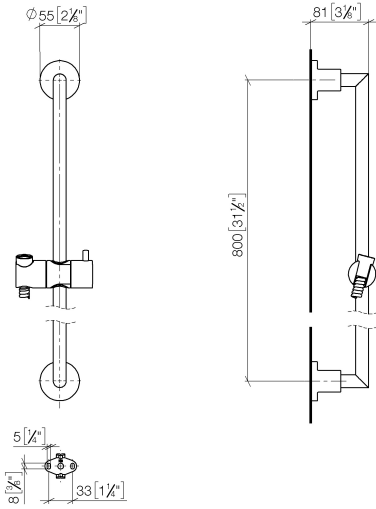

26 413 892

- slide bar
- Pipe diameter 18 mm
- rosettes Ø 55 mm
- gauge 800 mm
- metal shower hose 1750mm with integrated anti-twist protection
- shower hose connector 3/8"
- WRAS 2009048

This article does not include a hand shower!

| | | |
|--|--------------------------------|---------------|
|  | Brushed Bronze | 26 413 892-42 |
|  | Chrome | 26 413 892-00 |
|  | Brushed Platinum | 26 413 892-06 |
|  | Platinum | 26 413 892-08 |
|  | Dark Chrome | 26 413 892-19 |
|  | Brushed Durabronze (23kt Gold) | 26 413 892-28 |
|  | Matte Black | 26 413 892-33 |
|  | Brushed Champagne (22kt Gold) | 26 413 892-46 |
|  | Champagne (22kt Gold) | 26 413 892-47 |
|  | Brushed Chrome | 26 413 892-93 |
|  | Brushed Dark Platinum | 26 413 892-99 |

26 413 892

mm [inches]

26 413 892

Product version from 4/1/2024

Parts for other
finishes can be found
here: [Chrome](#)

TARA Shower set without hand shower - Brushed Bronze

TARA

26 413 892

Spare parts list

Product version from 4/1/2024

| No. | Item Number | Name | Quantity used | Delivery time |
|-----|--------------------|------------|---------------|---------------|
| | 05 17 20 739 00 90 | fixing set | 13 | 2 |