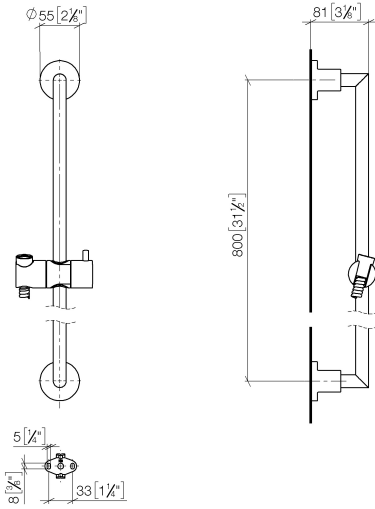

26 413 892

- slide bar
- Pipe diameter 18 mm
- rosettes Ø 55 mm
- gauge 800 mm
- metal shower hose 1750mm with integrated anti-twist protection
- shower hose connector 3/8"
- WRAS 2009048

This article does not include a hand shower!

	Brushed Champagne (22kt Gold)	26 413 892-46
	Chrome	26 413 892-00
	Brushed Platinum	26 413 892-06
	Platinum	26 413 892-08
	Dark Chrome	26 413 892-19
	Brushed Durabronze (23kt Gold)	26 413 892-28
	Matte Black	26 413 892-33
	Brushed Bronze	26 413 892-42
	Champagne (22kt Gold)	26 413 892-47
	Brushed Chrome	26 413 892-93
	Brushed Dark Platinum	26 413 892-99

26 413 892

mm [inches]

26 413 892

Product version from 4/1/2024

Parts for other finishes can be found here: [Chrome](#)

TARA Shower set without hand shower - Brushed Champagne (22kt Gold)

TARA

26 413 892

Spare parts list

Product version from 4/1/2024

No.	Item Number	Name	Quantity used	Delivery time
	05 17 20 739 00 90	fixing set	13	2