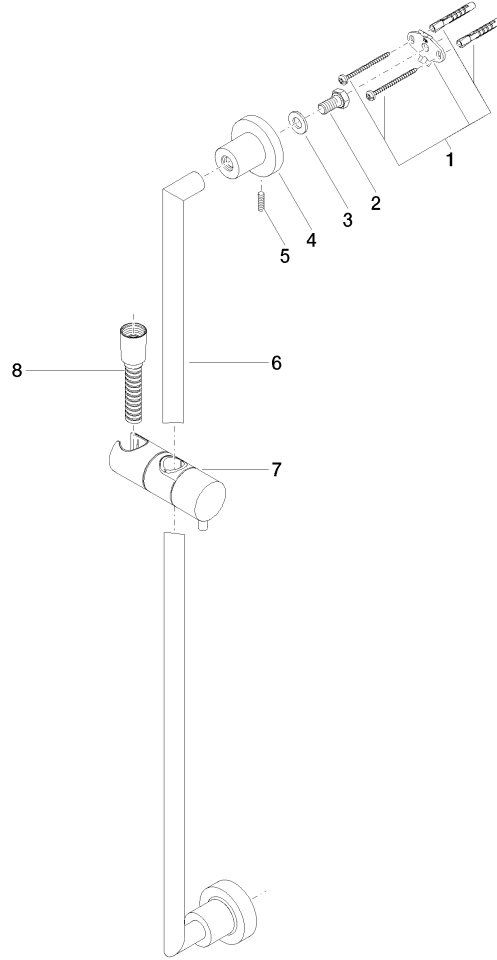

26 413 892

- slide bar
- Pipe diameter 18 mm
- rosettes Ø 55 mm
- gauge 800 mm
- metal shower hose 1750mm with integrated anti-twist protection
- shower hose connector 3/8"
- WRAS 2009048

This article does not include a hand shower!

	Brushed Champagne (22kt Gold)	26 413 892-46
	Chrome	26 413 892-00
	Brushed Platinum	26 413 892-06
	Platinum	26 413 892-08
	Dark Chrome	26 413 892-19
	Brushed Durabronze (23kt Gold)	26 413 892-28
	Matte Black	26 413 892-33
	Brushed Bronze	26 413 892-42
	Champagne (22kt Gold)	26 413 892-47
	Brushed Chrome	26 413 892-93
	Brushed Dark Platinum	26 413 892-99

26 413 892

mm [inches]

26 413 892

Product version from 4/1/2024

Parts for other finishes can be found here: [Chrome](#)

TARA Shower set without hand shower - Brushed Champagne (22kt Gold)

TARA

26 413 892

Spare parts list

Product version from 4/1/2024

No.	Item Number	Name	Quantity used	Delivery time
	05 17 20 739 00 90	fixing set	13	2