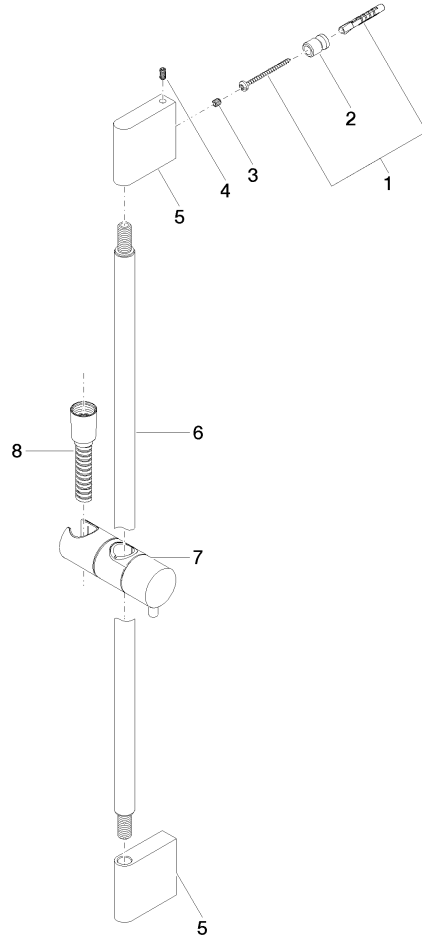

Shower set without hand shower - Chrome

IMO

26 413 979

- slide bar
- Pipe diameter 18 mm
- gauge 853 mm
- metal shower hose 1750mm with integrated anti-twist protection
- shower hose connector 3/8"

This article does not include a hand shower!

Required miscellaneous

	Hand shower - Chrome ●Max. flow rate 15 l/min (at 3 bar)	28 018 979-00
---	--	---------------

26 413 979

mm [inches]

Certificates

WRAS_2009048. ACS_20 ACC LY 738. IAPMO_4976 (1).

26 413 979

Spare parts list

No.	Item Number	Name	Quantity used	Delivery time
1	05 17 20 726 02 90	fixing set	2	2
2	08 17 20 726 90	holder	2	2
3	09 31 11 049 90	pin	2	2
4	04 31 11 113 00 90	pin	2	2
5	08 17 97 054-00	holder	2	10
6	90 28 22 597 00-00	holder	1	10
7	12 580 970-00	Slide unit - Chrome	1	10
8	28 322 970-00	Metal shower hose 1/2" x 3/8" x 1750 mm - Chrome	1	2