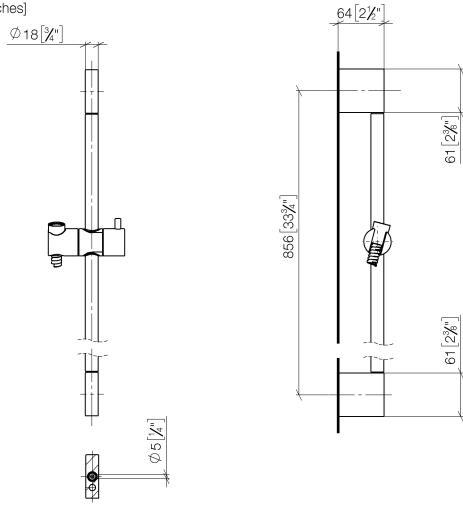

Shower set without hand shower - Brushed Chrome

IMO

26 413 979

Fits: IMO, LULU, MEM, TARA, CL.1, LISSÉ,
VAIA, META, CYO

- slide bar
- Pipe diameter 18 mm
- gauge 853 mm
- metal shower hose 1750mm with integrated anti-twist protection
- shower hose connector 3/8"
- WRAS 2009048

This article does not include a hand shower!

	Brushed Chrome	26 413 979-93
	Chrome	26 413 979-00
	Brushed Platinum	26 413 979-06
	Platinum	26 413 979-08
	Dark Chrome	26 413 979-19
	Light Gold	26 413 979-26
	Brushed Light Gold	26 413 979-27
	Brushed Durabronze (23kt Gold)	26 413 979-28
	Matte Black	26 413 979-33
	Brushed Bronze	26 413 979-42
	Brushed Champagne (22kt Gold)	26 413 979-46
	Champagne (22kt Gold)	26 413 979-47
	Brushed Dark Platinum	26 413 979-99

26 413 979

mm [inches]

Codes & Standards

ASME A112.18.1

cUPC

Scottish Water
Byelaws

UK Water Supply
Regulations

XP P 41-280