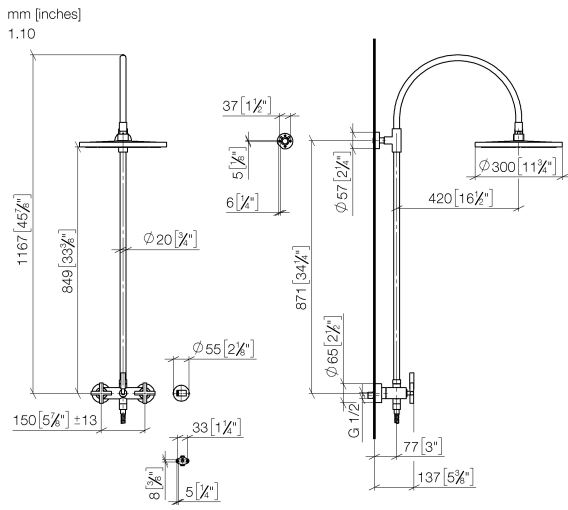

26 622 892

- shower with fixed riser projection 420mm
- overhead shower: rain flow
- rain shower Ø 300 mm
- rain shower with anti-scale system
- max. rainshower flow 14 l/min
- Function from: 10 l/min
- rotary diverter for fixed-riser shower/hand shower
- height of fittings up to rain shower (bottom edge) 850mm
- height of fittings up to top edge of elbow 1167mm
- rosette for shower holder Ø 55mm
- rosette for wall mounting Ø 57mm
- rosette for shower mixer Ø 65mm
- gauge 150 mm - 13 mm
- 1500 mm metal shower hose
- 1/2" connection
- Pipe diameter 20 mm
- quick clearing

This article does not include a hand shower!

Intrinsic protection against back flow.

	Chrome	26 622 892-00
	Brushed Platinum	26 622 892-06
	Platinum	26 622 892-08
	Dark Chrome	26 622 892-19
	Brushed Durabrass (23kt Gold)	26 622 892-28
	Matte Black	26 622 892-33
	Brushed Champagne (22kt Gold)	26 622 892-46
	Champagne (22kt Gold)	26 622 892-47
	Brushed Chrome	26 622 892-93
	Brushed Dark Platinum	26 622 892-99

26 622 892

**Flow rate chart**

**Certificates**

Belgaqua\_24-004- LGA\_38664.  
27\_8.

26 622 892

Spare parts list

No.	Item Number	Name	Quantity used	Delivery time
1	04 12 05 091 00-00	shower	1	10
2	09 23 01 039 90	sieve	1	2
3	09 24 03 177 20-00	adaptor	1	10
4	04 28 22 097 20-00	spout	1	10
5	90 14 10 011 00 90	seal	1	2
6	90 17 11 037 00-00	holder	1	10
7	90 28 22 096 00-00	pipe	1	10
8	04 17 10 020 01-00	fitting	1	10
9	90 14 20 026 00 90	seal	1	2
10	28 050 892-00	TARA Wall bracket - Chrome	1	10
11	28 304 970-00	Metal shower hose 1/2" x 3/8" x 1500 mm - Chrome	1	2