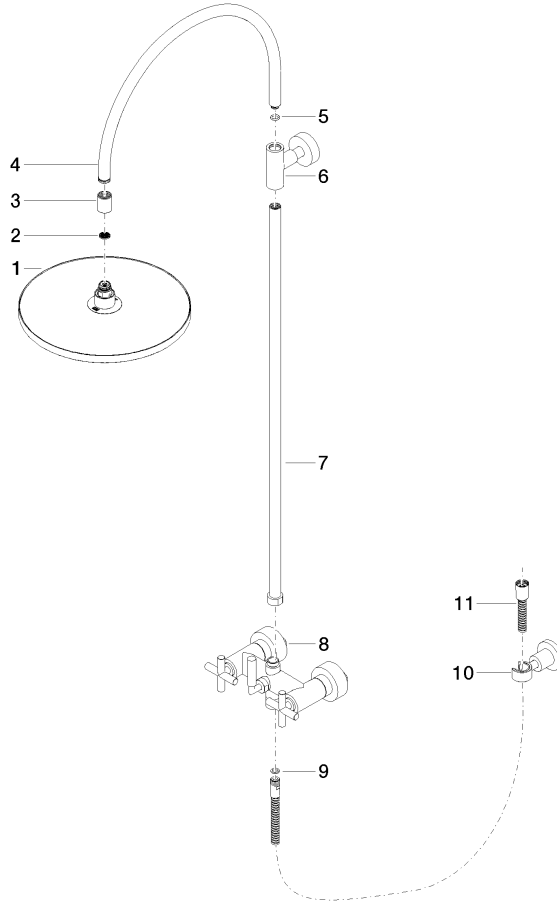

26 622 892

- shower with fixed riser projection 420mm
- overhead shower: rain flow
- rain shower Ø 300 mm
- rain shower with anti-scale system
- max. rainshower flow 14 l/min
- Function from: 10 l/min
- rotary diverter for fixed-riser shower/hand shower
- height of fittings up to rain shower (bottom edge) 850mm
- height of fittings up to top edge of elbow 1167mm
- rosette for shower holder Ø 55mm
- rosette for wall mounting Ø 57mm
- rosette for shower mixer Ø 65mm
- gauge 150 mm - 13 mm
- 1500 mm metal shower hose
- 1/2" connection
- Pipe diameter 20 mm
- quick clearing

This article does not include a hand shower!

Intrinsic protection against back flow.

	Chrome	26 622 892-00
	Brushed Platinum	26 622 892-06
	Platinum	26 622 892-08
	Dark Chrome	26 622 892-19
	Brushed Durabrass (23kt Gold)	26 622 892-28
	Matte Black	26 622 892-33
	Brushed Champagne (22kt Gold)	26 622 892-46
	Champagne (22kt Gold)	26 622 892-47
	Brushed Chrome	26 622 892-93
	Brushed Dark Platinum	26 622 892-99

26 622 892

**Flow rate chart**

**Certificates**

Belgaqua\_24-004- LGA\_38664.  
27\_8.

26 622 892

Spare parts list

No.	Item Number	Name	Quantity used	Delivery time
1	04 12 05 091 00-00	shower	1	10
2	09 23 01 039 90	sieve	1	2
3	09 24 03 177 20-00	adaptor	1	10
4	04 28 22 097 20-00	spout	1	10
5	90 14 10 011 00 90	seal	1	2
6	90 17 11 037 00-00	holder	1	10
7	90 28 22 096 00-00	pipe	1	10
8	04 17 10 020 01-00	fitting	1	10
9	90 14 20 026 00 90	seal	1	2
10	28 050 892-00	TARA Wall bracket - Chrome	1	10
11	28 304 970-00	Metal shower hose 1/2" x 3/8" x 1500 mm - Chrome	1	2