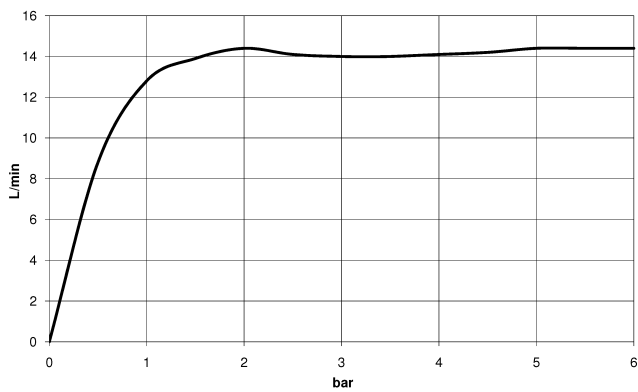

## TARA Showerpipe with shower mixer without hand shower 300 mm - Platinum

26 622 892 Product version from 4/1/2024

- shower with fixed riser projection 420mm
- overhead shower: rain flow
- rain shower Ø 300 mm
- rain shower with anti-scale system
- max. rainshower flow 14 l/min
- Function from: 10 l/min
- rotary diverter for fixed-riser shower/hand shower
- height of fittings up to rain shower (bottom edge) 850mm
- height of fittings up to top edge of elbow 1167mm
- rosette for shower holder Ø 55mm
- rosette for wall mounting Ø 57mm
- rosette for shower mixer Ø 65mm
- gauge 150 mm - 13 mm
- 1500 mm metal shower hose
- 1/2" connection
- Pipe diameter 20 mm
- quick clearing

This article does not include a hand shower!

Intrinsic protection against back flow.

	Platinum	26 622 892-08
	Chrome	26 622 892-00
	Brushed Platinum	26 622 892-06
	Dark Chrome	26 622 892-19
	Brushed Durabronze (23kt Gold)	26 622 892-28
	Matte Black	26 622 892-33
	Brushed Bronze	26 622 892-42
	Brushed Champagne (22kt Gold)	26 622 892-46
	Champagne (22kt Gold)	26 622 892-47
	Brushed Chrome	26 622 892-93
	Brushed Dark Platinum	26 622 892-99

**TARA Showerpipe with shower mixer without hand shower 300 mm - Platinum**

26 622 892 Product version from 4/1/2024

**Flow rate chart**

**Codes & Standards**

DIN 4109

EN 1717

ISO 3822

Ü-Zeichen