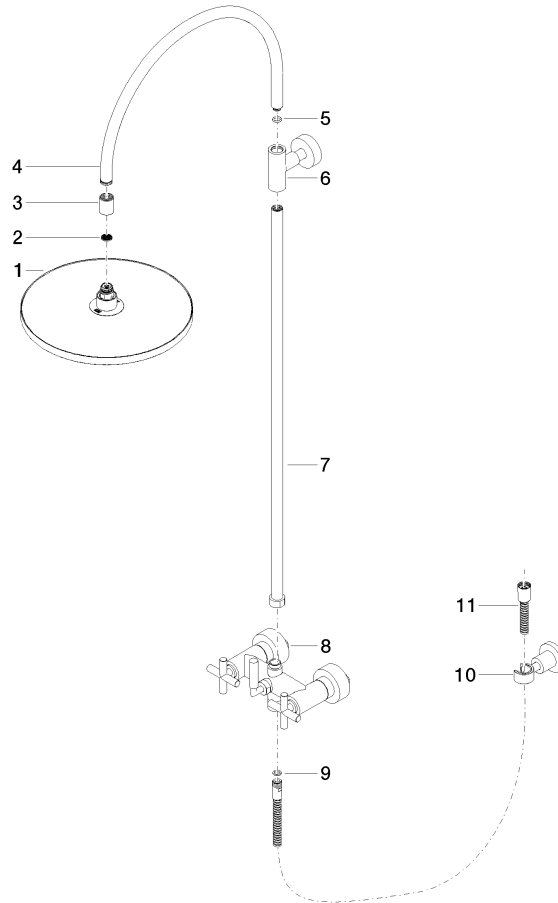

## TARA Showerpipe with shower mixer without hand shower 300 mm - Platinum

26 622 892 Product version from 4/1/2024

- shower with fixed riser projection 420mm
- overhead shower: rain flow
- rain shower Ø 300 mm
- rain shower with anti-scale system
- max. rainshower flow 14 l/min
- Function from: 10 l/min
- rotary diverter for fixed-riser shower/hand shower
- height of fittings up to rain shower (bottom edge) 850mm
- height of fittings up to top edge of elbow 1167mm
- rosette for shower holder Ø 55mm
- rosette for wall mounting Ø 57mm
- rosette for shower mixer Ø 65mm
- gauge 150 mm - 13 mm
- 1500 mm metal shower hose
- 1/2" connection
- Pipe diameter 20 mm
- quick clearing

## TARA Showerpipe with shower mixer without hand shower 300 mm - Platinum

---

26 622 892 Product version from 4/1/2024

## TARA Showerpipe with shower mixer without hand shower 300 mm - Platinum

26 622 892 Product version from 4/1/2024

Parts for other finishes can be found here: [Chrome](#)

### Spare parts list

No.	Item Number	Name	Quantity used	Delivery time
1	04 12 05 091 00-08	shower	1	40
2	09 23 01 039 90	sieve	1	2
3	09 24 03 177 20-08	adaptor	1	40
4	04 28 22 097 20-08	spout	1	40
5	90 14 10 011 00 90	seal	1	2
6	90 17 11 037 00-08	holder	1	-
Spare part can no longer be ordered, please order the replacement item				
7	90 28 22 096 00-08	pipe	1	-
Spare part can no longer be ordered, please order the replacement item				
8	04 17 10 020 01-08	fitting	1	40
9	90 14 20 026 00 90	seal	1	2
10	28 050 892-08	TARA Wall bracket - Platinum	1	40
11	28 304 970-08	Metal shower hose 1/2" x 3/8" x 1500 mm - Platinum	1	40