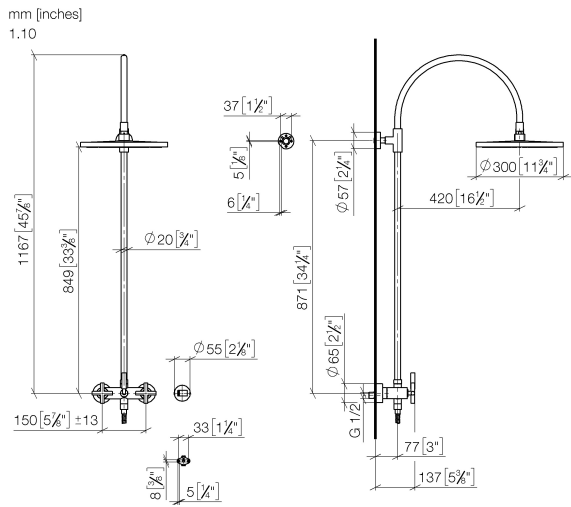

## TARA Showerpipe with shower mixer without hand shower 300 mm - Platinum

26 622 892 Product version from 4/1/2024

- shower with fixed riser projection 420mm
- overhead shower: rain flow
- rain shower Ø 300 mm
- rain shower with anti-scale system
- max. rainshower flow 14 l/min
- Function from: 10 l/min
- rotary diverter for fixed-riser shower/hand shower
- height of fittings up to rain shower (bottom edge) 850mm
- height of fittings up to top edge of elbow 1167mm
- rosette for shower holder Ø 55mm
- rosette for wall mounting Ø 57mm
- rosette for shower mixer Ø 65mm
- gauge 150 mm - 13 mm
- 1500 mm metal shower hose
- 1/2" connection
- Pipe diameter 20 mm
- quick clearing

**TARA Showerpipe with shower mixer without hand shower 300 mm - Platinum**

26 622 892 Product version from 4/1/2024

**Flow rate chart**

**Codes & Standards**

DIN 4109

EN 1717

ISO 3822

Ü-Zeichen

## TARA Showerpipe with shower mixer without hand shower 300 mm - Platinum

---

26 622 892 Product version from 4/1/2024

### Spare parts list

No.	Item Number	Name	Quantity used	Delivery time
1	04 12 05 091 00-08	shower	1	40
2	09 23 01 039 90	sieve	1	2
3	09 24 03 177 20-08	adaptor	1	40
4	04 28 22 097 20-08	spout	1	40
5	90 14 10 011 00 90	seal	1	2
6	90 17 11 037 00-08	holder	1	-
Spare part can no longer be ordered, please order the replacement item				
7	90 28 22 096 00-08	pipe	1	-
Spare part can no longer be ordered, please order the replacement item				
8	04 17 10 020 01-08	fitting	1	40
9	90 14 20 026 00 90	seal	1	2
10	28 050 892-08	TARA Wall bracket - Platinum	1	40
11	28 304 970-08	Metal shower hose 1/2" x 3/8" x 1500 mm - Platinum	1	40