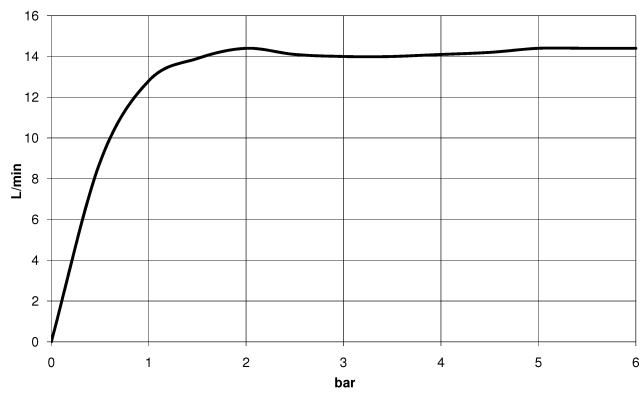

Flow rate chart

Certificates

Belgaqua_24-004- LGA_38664.
27_8.