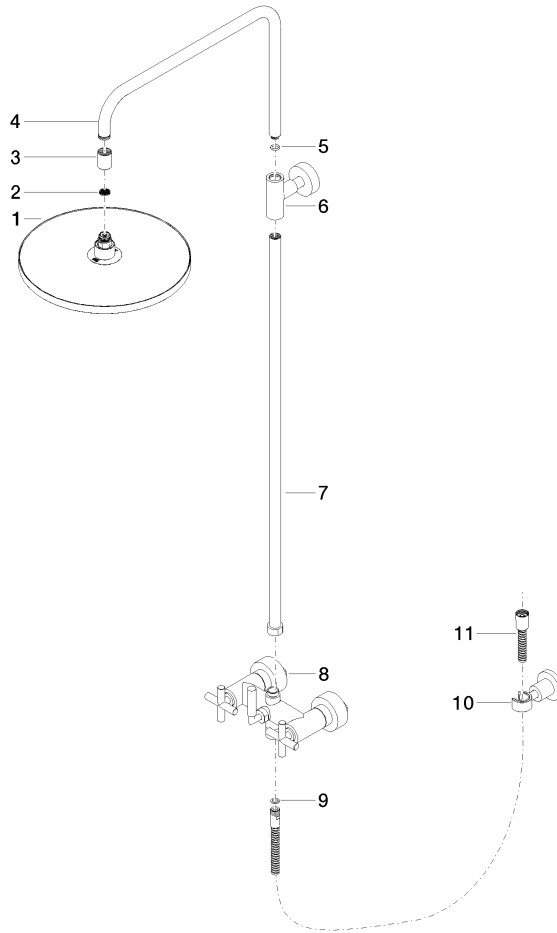

26 623 892

- shower with fixed riser projection 420mm
- overhead shower: rain flow
- rain shower Ø 300 mm
- rain shower with anti-scale system
- max. rainshower flow 14 l/min
- Function from: 10 l/min
- rotary diverter for fixed-riser shower/hand shower
- height of fittings up to rain shower (bottom edge) 1007mm
- height of fittings up to top edge of elbow 1167mm
- rosette for shower holder Ø 55mm
- rosette for wall mounting Ø 57mm
- rosette for shower mixer Ø 65mm
- gauge 150 mm - 13 mm
- 1500 mm metal shower hose
- 1/2" connection
- Pipe diameter 20 mm
- quick clearing

This article does not include a hand shower!

Intrinsic protection against back flow.

	Chrome	26 623 892-00
	Brushed Platinum	26 623 892-06
	Platinum	26 623 892-08
	Dark Chrome	26 623 892-19
	Brushed Durabrass (23kt Gold)	26 623 892-28
	Matte Black	26 623 892-33
	Brushed Champagne (22kt Gold)	26 623 892-46
	Champagne (22kt Gold)	26 623 892-47
	Brushed Chrome	26 623 892-93
	Brushed Dark Platinum	26 623 892-99

26 623 892

Flow rate chart

Certificates

Belgaqua\_24-004- LGA\_38664.  
27\_8.

26 623 892

### Spare parts list

No.	Item Number	Name	Quantity used	Delivery time
1	04 12 05 091 00-00	shower	1	10
2	09 23 01 039 90	sieve	1	2
3	09 24 03 177 20-00	adaptor	1	10
4	04 28 22 101 20-00	spout	1	10
5	90 14 10 011 00 90	seal	1	2
6	90 17 11 037 00-00	holder	1	10
7	90 28 22 096 00-00	pipe	1	10
8	04 17 10 020 01-00	fitting	1	10
9	90 14 20 026 00 90	seal	1	2
10	28 050 892-00	TARA Wall bracket - Chrome	1	10
11	28 304 970-00	Metal shower hose 1/2" x 3/8" x 1500 mm - Chrome	1	2