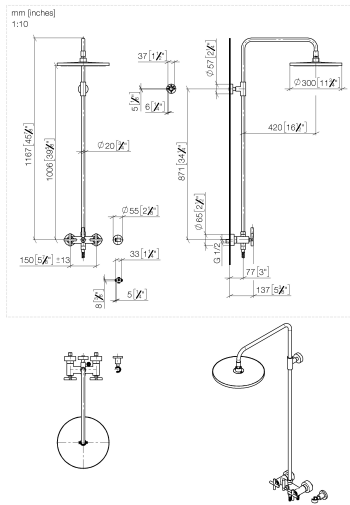

26 623 892

Flow rate chart

Certificates

Belgaqua_24-004- LGA_38664.
27_8.