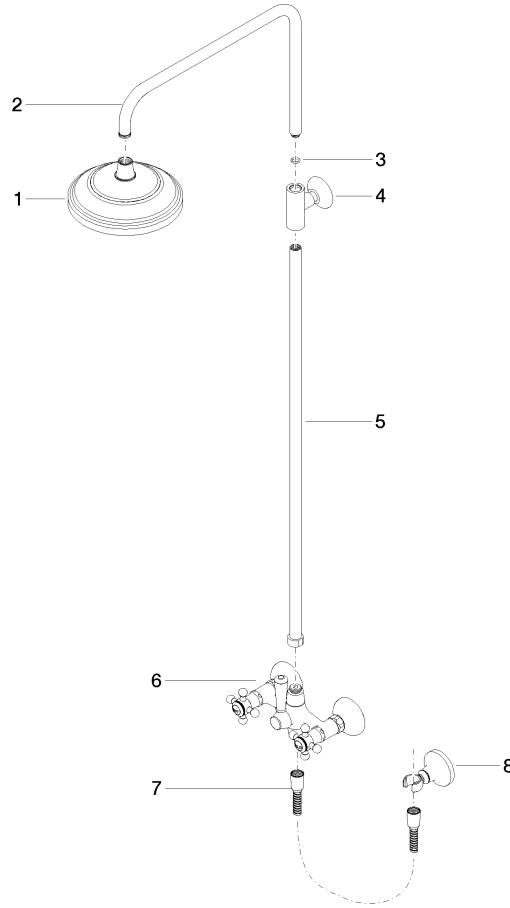

26 632 360

- shower with fixed riser projection 420mm
- overhead shower: rain flow
- rain shower Ø 200 mm
- max. rainshower flow 14 l/min
- Function from: 8 l/min
- rotary diverter for fixed-riser shower/hand shower
- height of fittings up to top edge of elbow 1180mm
- height of fittings up to rain shower (bottom edge) 1009mm
- rosette for shower holder Ø 66mm
- rosette for wall mounting Ø 70mm
- rosette for shower mixer Ø 60mm
- gauge 150 mm - 13 mm
- metal shower hose 1250mm with integrated anti-twist protection
- 1/2" connection
- Pipe diameter 20 mm
- This product can help a building meet the requirements of Green Building Rating Systems, e.g. LEED®, BREEAM®, DGNB
- WRAS 2204012

Required miscellaneous

MADISON Hand shower - Chrome 28 002 978-00
 • spray head Ø 95mm
 • Hand shower see page {PAGE}
 • Three settings: COMPACT RAIN, COMPACT SOFT FLOW, COMPACT AQUAPRESSURE FLOW, max. flow rate l/min (at 3 bar)

Required miscellaneous

MADISON Metal hand shower with porcelain insert (white) FlowReduce - Chrome 28 002 970-00 0010

Required miscellaneous

MADISON Hand shower FlowReduce - Chrome 28 002 978-00 0010
 • spray head Ø 95mm
 • Hand shower see page {PAGE}
 • Three settings: COMPACT RAIN, COMPACT SOFT FLOW, COMPACT AQUAPRESSURE FLOW, max. flow rate l/min (at 3 bar)

26 632 360

mm [inches]

Flow rate chart

Certificates

Belgaqua_21-023- WRAS_2204012.
27_8.

26 632 360

Spare parts list

No.	Item Number	Name	Quantity used	Delivery time
1	04 12 05 038 01-00	shower	1	60
2	04 28 22 101 20-00	spout	1	10
3	90 14 10 011 00 90	seal	1	2
4	90 17 11 033 00-00	holder	1	10
5	90 28 22 096 00-00	pipe	1	10
6	04 17 10 001 00-00	fitting	1	60
7	28 104 970-00	Metal shower hose 1/2" x 1/2" x 1250 mm - Chrome	1	2
8	28 050 410-00	holder	1	60