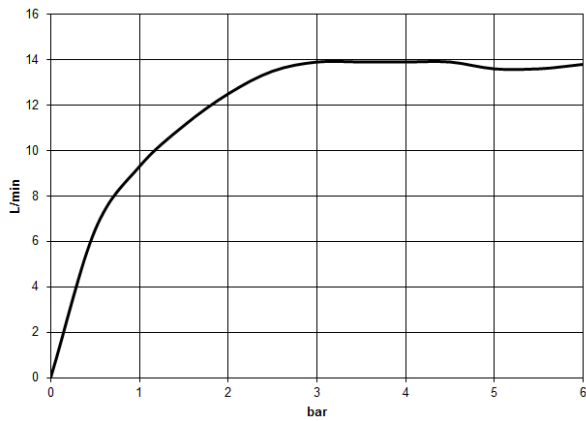

26 632 360

- shower with fixed riser projection 420mm
- overhead shower: rain flow
- rain shower Ø 200 mm
- max. rainshower flow 14 l/min
- Function from: 8 l/min
- rotary diverter for fixed-riser shower/hand shower
- height of fittings up to top edge of elbow 1180mm
- height of fittings up to rain shower (bottom edge) 1009mm
- rosette for shower holder Ø 66mm
- rosette for wall mounting Ø 70mm
- rosette for shower mixer Ø 60mm
- gauge 150 mm - 13 mm
- metal shower hose 1250mm with integrated anti-twist protection
- 1/2" connection
- Pipe diameter 20 mm
- This product can help a building meet the requirements of Green Building Rating Systems, e.g. LEED®, BREEAM®, DGNB
- WRAS 2204012

Required miscellaneous

MADISON Hand shower - Chrome 28 002 978-00
 • spray head Ø 95mm
 • Hand shower see page {PAGE}
 • Three settings: COMPACT RAIN, COMPACT SOFT FLOW, COMPACT AQUAPRESSURE FLOW, max. flow rate l/min (at 3 bar)

Required miscellaneous

MADISON Metal hand shower with porcelain insert (white) FlowReduce - Chrome 28 002 970-00 0010

Required miscellaneous

MADISON Hand shower FlowReduce - Chrome 28 002 978-00 0010
 • spray head Ø 95mm
 • Hand shower see page {PAGE}
 • Three settings: COMPACT RAIN, COMPACT SOFT FLOW, COMPACT AQUAPRESSURE FLOW, max. flow rate l/min (at 3 bar)

26 632 360

mm [inches]

Flow rate chart

Certificates

Belgaqua_21-023- WRAS_2204012.
27_8.

26 632 360

Spare parts list

No.	Item Number	Name	Quantity used	Delivery time
1	04 12 05 038 01-00	shower	1	60
2	04 28 22 101 20-00	spout	1	10
3	90 14 10 011 00 90	seal	1	2
4	90 17 11 033 00-00	holder	1	10
5	90 28 22 096 00-00	pipe	1	10
6	04 17 10 001 00-00	fitting	1	60
7	28 104 970-00	Metal shower hose 1/2" x 1/2" x 1250 mm - Chrome	1	2
8	28 050 410-00	holder	1	60