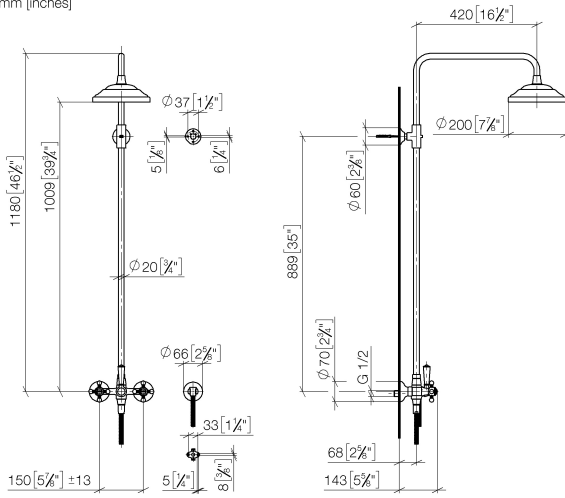

26 632 360

- shower with fixed riser projection 420mm
- overhead shower: rain flow
- rain shower Ø 200 mm
- max. rainshower flow 14 l/min
- Function from: 8 l/min
- rotary diverter for fixed-riser shower/hand shower
- height of fittings up to top edge of elbow 1180mm
- height of fittings up to rain shower (bottom edge) 1009mm
- rosette for shower holder Ø 66mm
- rosette for wall mounting Ø 70mm
- rosette for shower mixer Ø 60mm
- gauge 150 mm - 13 mm
- metal shower hose 1250mm with integrated anti-twist protection
- 1/2" connection
- Pipe diameter 20 mm
- This product can help a building meet the requirements of Green Building Rating Systems, e.g. LEED®, BREEAM®, DGNB
- WRAS 2204012

Required miscellaneous

MADISON Hand shower - Chrome 28 002 978-00
 • spray head Ø 95mm
 • Hand shower see page {PAGE}
 • Three settings: COMPACT RAIN, COMPACT SOFT FLOW, COMPACT AQUAPRESSURE FLOW, max. flow rate l/min (at 3 bar)

Required miscellaneous

MADISON Metal hand shower with porcelain insert (white) FlowReduce - Chrome 28 002 970-00 0010

Required miscellaneous

MADISON Hand shower FlowReduce - Chrome 28 002 978-00 0010
 • spray head Ø 95mm
 • Hand shower see page {PAGE}
 • Three settings: COMPACT RAIN, COMPACT SOFT FLOW, COMPACT AQUAPRESSURE FLOW, max. flow rate l/min (at 3 bar)

26 632 360

mm [inches]

Flow rate chart

Certificates

Belgaqua_21-023- WRAS_2204012.
27_8.

26 632 360

Spare parts list

No.	Item Number	Name	Quantity used	Delivery time
1	04 12 05 038 01-00	shower	1	60
2	04 28 22 101 20-00	spout	1	10
3	90 14 10 011 00 90	seal	1	2
4	90 17 11 033 00-00	holder	1	10
5	90 28 22 096 00-00	pipe	1	10
6	04 17 10 001 00-00	fitting	1	60
7	28 104 970-00	Metal shower hose 1/2" x 1/2" x 1250 mm - Chrome	1	2
8	28 050 410-00	holder	1	60