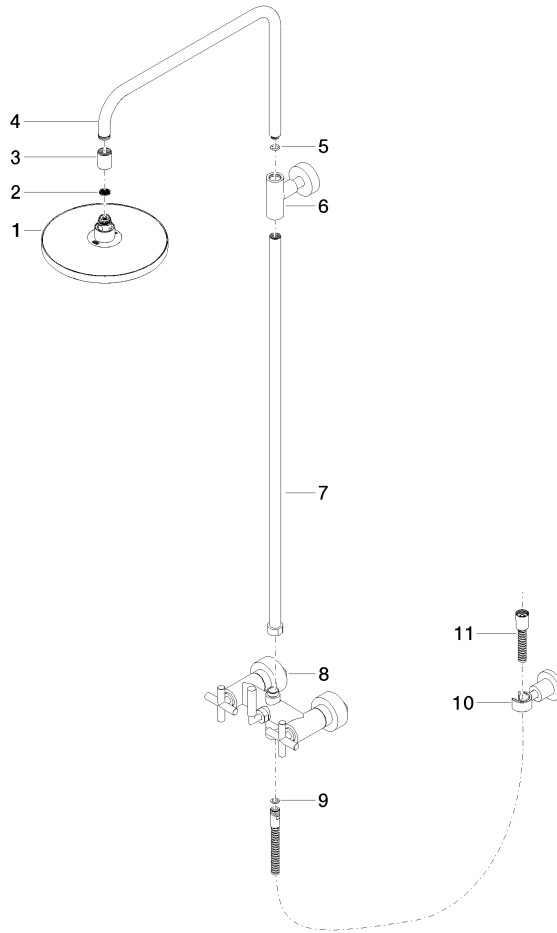

## TARA Showerpipe without hand shower FlowReduce 220 mm - Brushed Bronze

26 633 892 Product version from 4/1/2024

- shower with fixed riser projection 420mm
- overhead shower: rain flow
- rain shower Ø 220 mm
- rain shower with anti-scale system
- max. rainshower flow 7 l/min
- rotary diverter for fixed-riser shower/hand shower
- height of fittings up to rain shower (bottom edge) 1007mm
- height of fittings up to top edge of elbow 1167mm
- rosette for shower holder Ø 55mm
- rosette for wall mounting Ø 57mm
- rosette for shower mixer Ø 65mm
- gauge 150 mm - 13 mm
- 1500 mm metal shower hose
- 1/2" connection
- Pipe diameter 20 mm
- quick clearing
- This product can help a building meet the requirements of Green Building Rating Systems, e.g. LEED®, BREEAM®, DGNB
- WRAS

## TARA Showerpipe without hand shower FlowReduce 220 mm - Brushed Bronze

---

26 633 892 Product version from 4/1/2024

## TARA Showerpipe without hand shower FlowReduce 220 mm - Brushed Bronze

---

26 633 892 Product version from 4/1/2024

Certificates

---

LGA\_38

**TARA Showerpipe without hand shower FlowReduce 220 mm - Brushed Bronze**

26 633 892 Product version from 4/1/2024

Parts for other finishes can be found here: [Chrome](#)

**Spare parts list**

No.	Item Number	Name	Quantity used	Delivery time
1	90 12 05 092 20-42	shower	1	30
2	09 23 01 039 90	sieve	1	2
3	09 24 03 177 20-42	adaptor	1	60
4	04 28 22 101 20-42	spout	1	60
5	90 14 10 011 00 90	seal	1	2
6	90 17 11 037 00-42	holder	1	30
7	90 28 22 096 00-42	pipe	1	30
8	04 17 10 020 01-42	fitting	1	60
9	90 14 20 026 00 90	seal	1	2
10	28 050 892-42	TARA Wall bracket - Brushed Bronze	1	30
11	28 304 970-42	Metal shower hose 1/2" x 3/8" x 1500 mm - Brushed Bronze	1	30