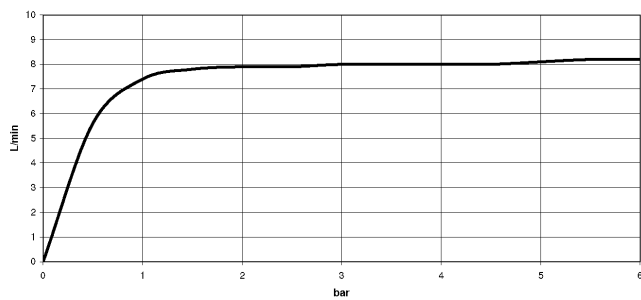

## TARA Showerpipe without hand shower FlowReduce 220 mm - Brushed Bronze

26 633 892 Product version from 4/1/2024

- shower with fixed riser projection 420mm
- overhead shower: rain flow
- rain shower Ø 220 mm
- rain shower with anti-scale system
- max. rainshower flow 7 l/min
- rotary diverter for fixed-riser shower/hand shower
- height of fittings up to rain shower (bottom edge) 1007mm
- height of fittings up to top edge of elbow 1167mm
- rosette for shower holder Ø 55mm
- rosette for wall mounting Ø 57mm
- rosette for shower mixer Ø 65mm
- gauge 150 mm - 13 mm
- 1500 mm metal shower hose
- 1/2" connection
- Pipe diameter 20 mm
- quick clearing
- This product can help a building meet the requirements of Green Building Rating Systems, e.g. LEED®, BREEAM®, DGNB
- WRAS

## TARA Showerpipe without hand shower FlowReduce 220 mm - Brushed Bronze

---

26 633 892 Product version from 4/1/2024

### Flow rate chart

---