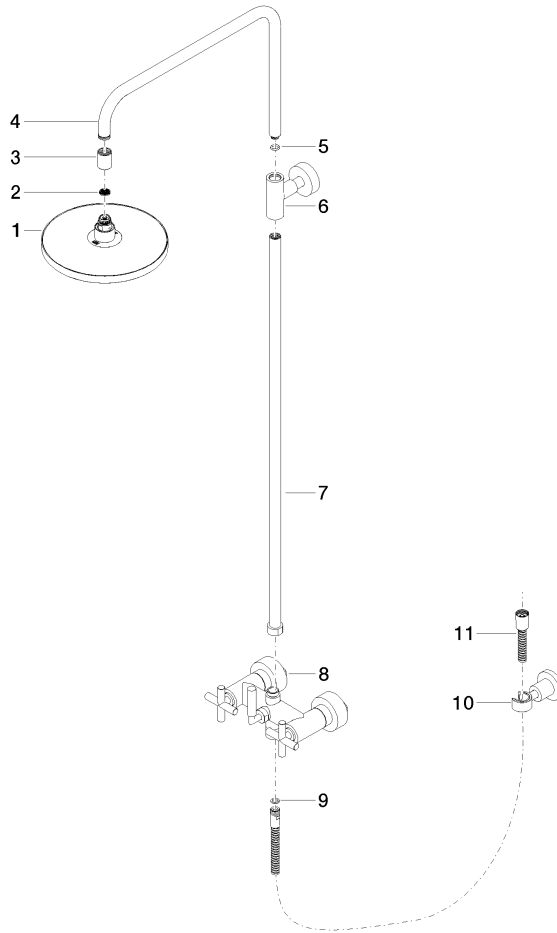

## TARA Showerpipe without hand shower FlowReduce 220 mm - Brushed Champagne (22kt Gold)

26 633 892 Product version from 4/1/2024

- shower with fixed riser projection 420mm
- overhead shower: rain flow
- rain shower Ø 220 mm
- rain shower with anti-scale system
- max. rainshower flow 7 l/min
- rotary diverter for fixed-riser shower/hand shower
- height of fittings up to rain shower (bottom edge) 1007mm
- height of fittings up to top edge of elbow 1167mm
- rosette for shower holder Ø 55mm
- rosette for wall mounting Ø 57mm
- rosette for shower mixer Ø 65mm
- gauge 150 mm - 13 mm
- 1500 mm metal shower hose
- 1/2" connection
- Pipe diameter 20 mm
- quick clearing
- This product can help a building meet the requirements of Green Building Rating Systems, e.g. LEED®, BREEAM®, DGNB
- WRAS

## TARA Showerpipe without hand shower FlowReduce 220 mm - Brushed Champagne (22kt Gold)

---

26 633 892 Product version from 4/1/2024

Certificates

---

WRAS\_2204

LGA\_38

**TARA Showerpipe without hand shower FlowReduce 220 mm - Brushed Champagne (22kt Gold)**

26 633 892 Product version from 4/1/2024

Parts for other finishes can be found here: [Chrome](#)

**Spare parts list**

No.	Item Number	Name	Quantity used	Delivery time
1	90 12 05 092 20-46	shower	1	30
2	09 23 01 039 90	sieve	1	2
3	09 24 03 177 20-46	adaptor	1	30
4	04 28 22 101 20-46	spout	1	30
5	90 14 10 011 00 90	seal	1	2
6	90 17 11 037 00-46	holder	1	30
7	90 28 22 096 00-46	pipe	1	30
8	04 17 10 020 01-46	fitting	1	30
9	90 14 20 026 00 90	seal	1	2
10	28 050 892-46	TARA Wall bracket - Brushed Champagne (22kt Gold)	1	30
11	28 304 970-46	Metal shower hose 1/2" x 3/8" x 1500 mm - Brushed Champagne (22kt Gold)	1	30