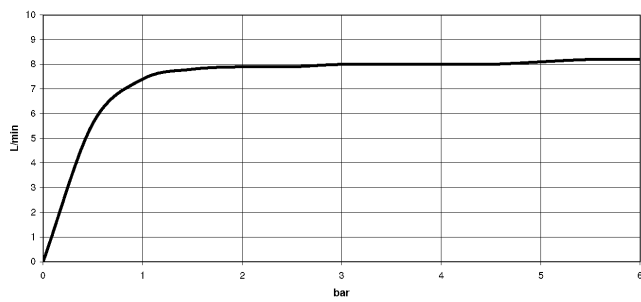

## TARA Showerpipe without hand shower FlowReduce 220 mm - Brushed Champagne (22kt Gold)

26 633 892 Product version from 4/1/2024

- shower with fixed riser projection 420mm
- overhead shower: rain flow
- rain shower Ø 220 mm
- rain shower with anti-scale system
- max. rainshower flow 7 l/min
- rotary diverter for fixed-riser shower/hand shower
- height of fittings up to rain shower (bottom edge) 1007mm
- height of fittings up to top edge of elbow 1167mm
- rosette for shower holder Ø 55mm
- rosette for wall mounting Ø 57mm
- rosette for shower mixer Ø 65mm
- gauge 150 mm - 13 mm
- 1500 mm metal shower hose
- 1/2" connection
- Pipe diameter 20 mm
- quick clearing
- This product can help a building meet the requirements of Green Building Rating Systems, e.g. LEED®, BREEAM®, DGNB
- WRAS

## TARA Showerpipe without hand shower FlowReduce 220 mm - Brushed Champagne (22kt Gold)

---

26 633 892 Product version from 4/1/2024

### Flow rate chart

---