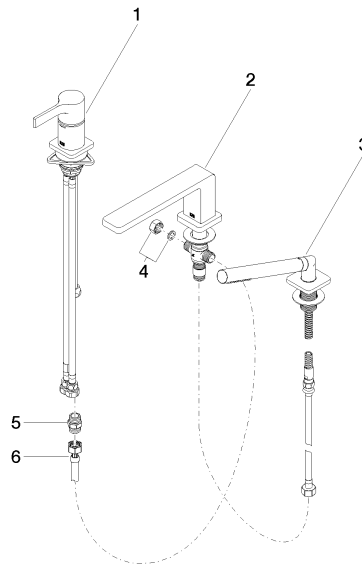

**LULU Three-hole single-lever bath mixer for bath rim or tile edge installation -
Brushed Platinum**

LULU

27 412 710

- spout: circular, air-enriched flow
- max. flow 26.4 l/min at 3 bar flow pressure
- Hand shower: COMPACT RAIN, max. flow rate 6.8 l/min (at 3 bar)
- complete hand shower set with anti-scale system
- automatic bath/shower diverter
- height of mixer 110 mm
- height up to aerator 84 mm
- 215mm projection
- hole diameter spout 32 mm
- hole diameter single-lever mixer 35 mm
- hole diameter for complete hand shower set 32 mm
- rosette for spout 63 x 63mm
- rosette for complete hand shower set 63 x 63mm
- rosette for single-lever mixer 52 x 52mm
- metal shower hose 1750mm with integrated anti-twist protection

Recommended miscellaneous

**Decorative caps for Perfecto -
Brushed Platinum**

- 1 pair

12 801 970-06

27 412 710

Spare parts list

No.	Item Number	Name	Quantity used	Delivery time
1	29 300 710-06	LULU Single-lever bath mixer for bath rim or tile edge installation - Brushed Platinum	1	-
Spare part can no longer be ordered, please order the replacement item				
2	13 512 710-06	spout	1	60
3	27 702 710-06	LULU Hand shower set for bath rim or tile edge installation - Brushed Platinum	1	-
Spare part can no longer be ordered, please order the replacement item				
4	04 21 02 006 00 92	cap	1	2
5	90 24 03 168 00 90	nipple	1	2
6	12 502 970 90	High pressure hose 1/2" x 1/2" x 400 mm -	1	2