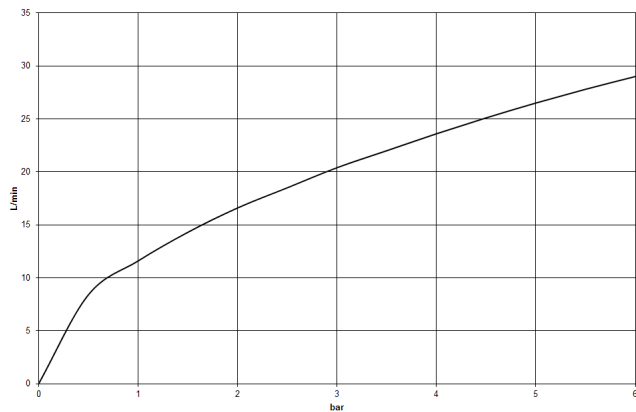

**MEM Three-hole single-lever bath mixer for bath rim or tile edge installation -  
Brushed Durabron (23kt Gold)**

MEM

27 412 782

- 220mm projection
  - spout: rectangular normal flow
  - max. flow 20.4 l/min at 3 bar flow pressure
  - Hand shower: COMPACT RAIN, max. flow rate 6.8 l/min (at 3 bar)
  - complete hand shower set with anti-scale system
  - automatic bath/shower diverter
  - height of mixer 300 mm
  - height up to aerator 170 mm
  - hole diameter spout 32 mm
  - single-lever mixer hole diameter 35 mm
  - hole diameter for complete hand shower set 32 mm
  - rosette for mixer 60 x 60mm
  - rosette for spout 60 x 60mm
  - rosette for complete hand shower set 60 x 60mm
  - metal shower hose 2250mm with integrated anti-twist protection
- Intrinsic protection against back flow.

MEM

27 412 782  
mm [inches]

**Flow rate chart**

**Certificates**

Belgaqua\_19\_80\_27. LGA\_29730.

Belgaqua\_24-008-  
27\_4.

**MEM Three-hole single-lever bath mixer for bath rim or tile edge installation -  
Brushed Durabron (23kt Gold)**