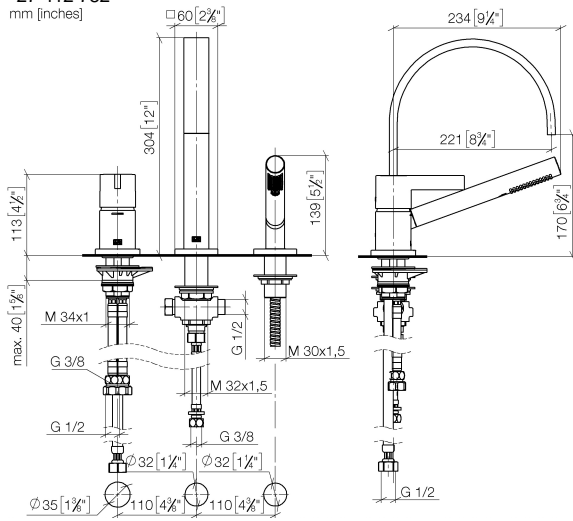

**MEM Three-hole single-lever bath mixer for bath rim or tile edge installation -  
Brushed Durabron (23kt Gold)**

MEM

27 412 782

- 220mm projection
  - spout: rectangular normal flow
  - max. flow 20.4 l/min at 3 bar flow pressure
  - Hand shower: COMPACT RAIN, max. flow rate 6.8 l/min (at 3 bar)
  - complete hand shower set with anti-scale system
  - automatic bath/shower diverter
  - height of mixer 300 mm
  - height up to aerator 170 mm
  - hole diameter spout 32 mm
  - single-lever mixer hole diameter 35 mm
  - hole diameter for complete hand shower set 32 mm
  - rosette for mixer 60 x 60mm
  - rosette for spout 60 x 60mm
  - rosette for complete hand shower set 60 x 60mm
  - metal shower hose 2250mm with integrated anti-twist protection
- Intrinsic protection against back flow.

**Recommended miscellaneous**

**Perfecto installation kit -** 12 614 970 90

**Recommended miscellaneous**

**Decorative caps for Perfecto -  
Brushed Durabron (23kt Gold)** 12 801 970-28  
• 1 pair

**MEM Three-hole single-lever bath mixer for bath rim or tile edge installation -  
Brushed Durabronz (23kt Gold)**

MEM

27 412 782  
mm [inches]

**Flow rate chart**

**Certificates**

Belgaqua\_19\_80\_27. LGA\_29730.

Belgaqua\_24-008-  
27\_4.

**MEM Three-hole single-lever bath mixer for bath rim or tile edge installation -  
Brushed Durabron (23kt Gold)**

MEM

27 412 782

**Spare parts list**

No.	Item Number	Name	Quantity used	Delivery time
1	29 300 670-28	Single-lever bath mixer for bath rim or tile edge installation - Brushed Durabron (23kt Gold)	1	20
2	13 512 782-28	spout	1	-
Spare part can no longer be ordered, please order the replacement item				
3	27 702 980-28	Hand shower set for bath rim or tile edge installation - Brushed Durabron (23kt Gold)	1	20
4	90 24 03 168 00 90	nipple	1	2
5	12 502 970 90	High pressure hose 1/2" x 1/2" x 400 mm -	1	2