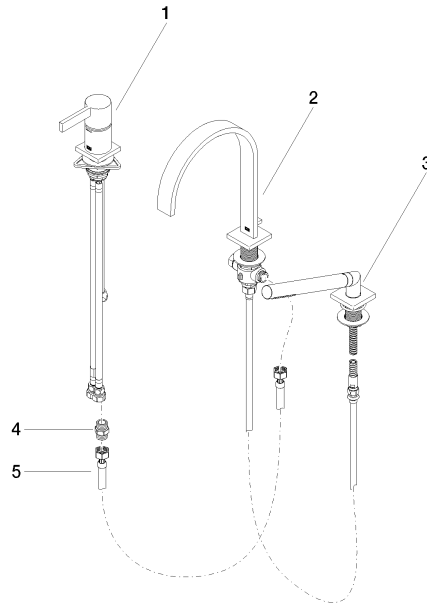

**MEM Three-hole single-lever bath mixer for bath rim or tile edge installation -  
Brushed Durabron (23kt Gold)**

MEM

27 412 782

- 220mm projection
  - spout: rectangular normal flow
  - max. flow 20.4 l/min at 3 bar flow pressure
  - Hand shower: COMPACT RAIN, max. flow rate 6.8 l/min (at 3 bar)
  - complete hand shower set with anti-scale system
  - automatic bath/shower diverter
  - height of mixer 300 mm
  - height up to aerator 170 mm
  - hole diameter spout 32 mm
  - single-lever mixer hole diameter 35 mm
  - hole diameter for complete hand shower set 32 mm
  - rosette for mixer 60 x 60mm
  - rosette for spout 60 x 60mm
  - rosette for complete hand shower set 60 x 60mm
  - metal shower hose 2250mm with integrated anti-twist protection
- Intrinsic protection against back flow.

**Recommended miscellaneous**

**Perfecto installation kit -** 12 614 970 90

**Recommended miscellaneous**

**Decorative caps for Perfecto -  
Brushed Durabron (23kt Gold)** 12 801 970-28  
• 1 pair

**MEM Three-hole single-lever bath mixer for bath rim or tile edge installation -  
Brushed Durabronz (23kt Gold)**

MEM

27 412 782  
mm [inches]

**Flow rate chart**

**Certificates**

Belgaqua\_19\_80\_27. LGA\_29730.

Belgaqua\_24-008-  
27\_4.

**MEM Three-hole single-lever bath mixer for bath rim or tile edge installation -  
Brushed Durabron (23kt Gold)**

MEM

27 412 782

**Spare parts list**

No.	Item Number	Name	Quantity used	Delivery time
1	29 300 670-28	Single-lever bath mixer for bath rim or tile edge installation - Brushed Durabron (23kt Gold)	1	20
2	13 512 782-28	spout	1	-
Spare part can no longer be ordered, please order the replacement item				
3	27 702 980-28	Hand shower set for bath rim or tile edge installation - Brushed Durabron (23kt Gold)	1	20
4	90 24 03 168 00 90	nipple	1	2
5	12 502 970 90	High pressure hose 1/2" x 1/2" x 400 mm -	1	2