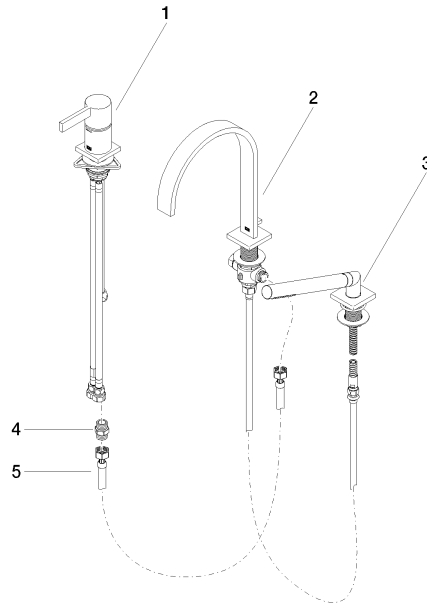

**MEM Three-hole single-lever bath mixer for bath rim or tile edge installation -
Brushed Dark Platinum**

MEM

27 412 782

- 220mm projection
- spout: rectangular normal flow
- max. flow 20.4 l/min at 3 bar flow pressure
- Hand shower: COMPACT RAIN, max. flow rate 6.8 l/min (at 3 bar)
- complete hand shower set with anti-scale system
- automatic bath/shower diverter
- height of mixer 300 mm
- height up to aerator 170 mm
- hole diameter spout 32 mm
- single-lever mixer hole diameter 35 mm
- hole diameter for complete hand shower set 32 mm
- rosette for mixer 60 x 60mm
- rosette for spout 60 x 60mm
- rosette for complete hand shower set 60 x 60mm
- metal shower hose 2250mm with integrated anti-twist protection

Recommended miscellaneous

**Decorative caps for Perfecto -
Brushed Dark Platinum** 12 801 970-99
•1 pair

**MEM Three-hole single-lever bath mixer for bath rim or tile edge installation -
Brushed Dark Platinum**

MEM

27 412 782
mm [inches]

Flow rate chart

Certificates

Belgaqua_19_80_27. LGA_29730.

IAPMO_4976 (4).

Belgaqua_24-008-
27_4.

27 412 782

Spare parts list

No.	Item Number	Name	Quantity used	Delivery time
1	29 300 670-99	Single-lever bath mixer for bath rim or tile edge installation - Brushed Dark Platinum	1	30
2	13 512 782-99	spout	1	60
3	27 702 980-99	Hand shower set for bath rim or tile edge installation - Brushed Dark Platinum	1	30
4	90 24 03 168 00 90	nipple	1	2
5	12 502 970 90	High pressure hose 1/2" x 1/2" x 400 mm -	1	2