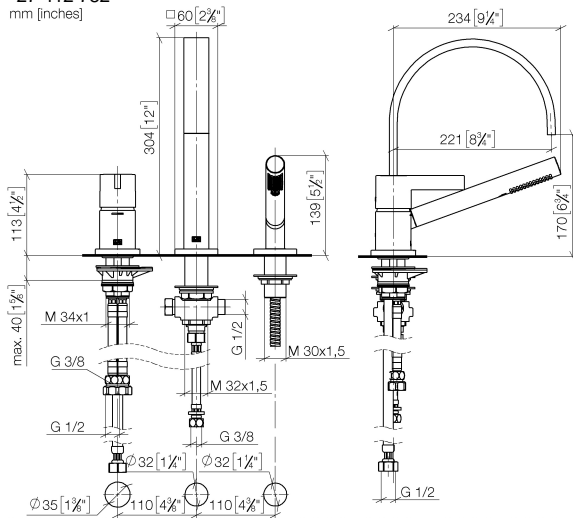

**MEM Three-hole single-lever bath mixer for bath rim or tile edge installation -
Brushed Dark Platinum**

MEM

27 412 782

- 220mm projection
- spout: rectangular normal flow
- max. flow 20.4 l/min at 3 bar flow pressure
- Hand shower: COMPACT RAIN, max. flow rate 6.8 l/min (at 3 bar)
- complete hand shower set with anti-scale system
- automatic bath/shower diverter
- height of mixer 300 mm
- height up to aerator 170 mm
- hole diameter spout 32 mm
- single-lever mixer hole diameter 35 mm
- hole diameter for complete hand shower set 32 mm
- rosette for mixer 60 x 60mm
- rosette for spout 60 x 60mm
- rosette for complete hand shower set 60 x 60mm
- metal shower hose 2250mm with integrated anti-twist protection

Recommended miscellaneous

**Decorative caps for Perfecto -
Brushed Dark Platinum** 12 801 970-99
•1 pair

**MEM Three-hole single-lever bath mixer for bath rim or tile edge installation -
Brushed Dark Platinum**

MEM

27 412 782
mm [inches]

Flow rate chart

Certificates

Belgaqua_19_80_27. LGA_29730.

IAPMO_4976 (4).

Belgaqua_24-008-
27_4.

27 412 782

Spare parts list

No.	Item Number	Name	Quantity used	Delivery time
1	29 300 670-99	Single-lever bath mixer for bath rim or tile edge installation - Brushed Dark Platinum	1	30
2	13 512 782-99	spout	1	60
3	27 702 980-99	Hand shower set for bath rim or tile edge installation - Brushed Dark Platinum	1	30
4	90 24 03 168 00 90	nipple	1	2
5	12 502 970 90	High pressure hose 1/2" x 1/2" x 400 mm -	1	2