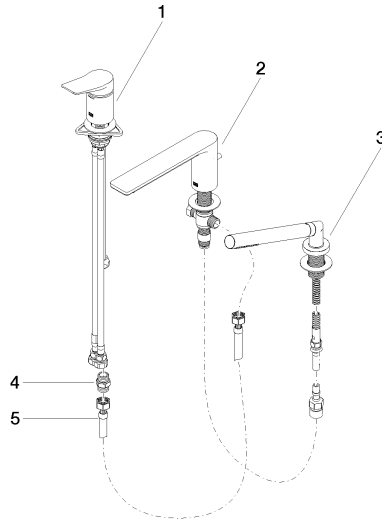

**LISSÉ Three-hole single-lever bath mixer for bath rim or tile edge installation -  
Brushed Light Gold**

27 412 845 Product version from 4/1/2024

- spout: circular, air-enriched flow
- max. flow 16.9 l/min at 3 bar flow pressure
- Hand shower: COMPACT RAIN, max. flow rate 6.8 l/min (at 3 bar)
- complete hand shower set with anti-scale system
- 200mm projection
- automatic bath/shower diverter
- height of mixer 141 mm
- height up to aerator 88 mm
- hole diameter spout 32 mm
- hole diameter single-lever mixer 35 mm
- hole diameter for complete hand shower set 32 mm
- rosette for complete hand shower set Ø 50mm
- metal shower hose 1750mm with integrated anti-twist protection

## LISSÉ Three-hole single-lever bath mixer for bath rim or tile edge installation - Brushed Light Gold

---

27 412 845 Product version from 4/1/2024

Certificates

---

Belgaqua\_24-008-2

**LISSÉ Three-hole single-lever bath mixer for bath rim or tile edge installation -  
Brushed Light Gold**

27 412 845 Product version from 4/1/2024

**Spare parts list**

No.	Item Number	Name	Quantity used	Delivery time
1	29 300 845-27	connection	1	-
Spare part can no longer be ordered, please order the replacement item				
2	13 512 845-27	spout	1	-
Spare part can no longer be ordered, please order the replacement item				
3	27 702 979-27	shower set	1	30
4	90 24 03 168 00 90	nipple	1	2
5	12 502 970 90	High pressure hose 1/2" x 1/2" x 400 mm -	1	2