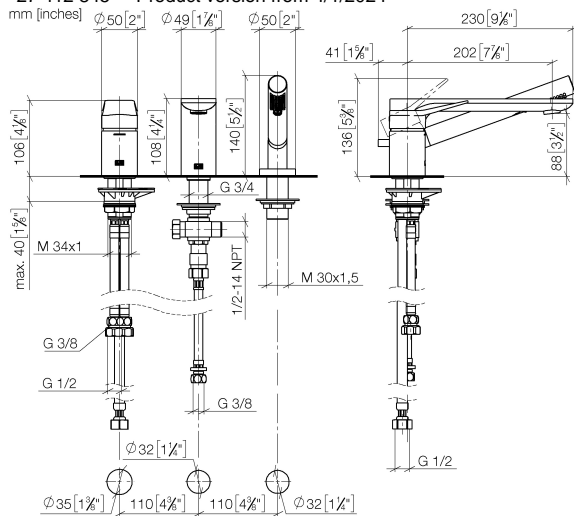

**LISSÉ Three-hole single-lever bath mixer for bath rim or tile edge installation -
Brushed Light Gold**

27 412 845 Product version from 4/1/2024

Flow rate chart