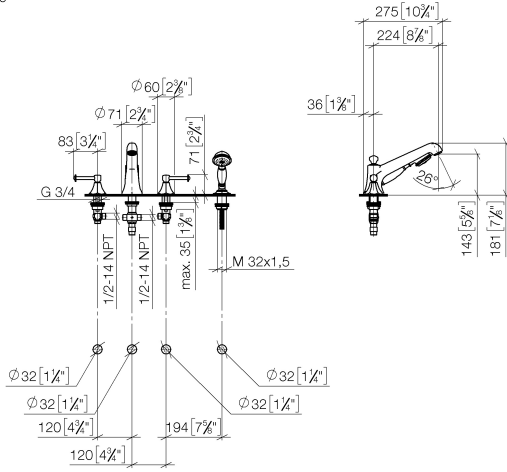

MADISON Bath shower set for bath rim or tile edge installation - Brushed Durabron (23kt Gold)

MADISON

27 502 370

- 225mm projection
- complete hand shower set: normal flow
- spout: circular, air-enriched flow
- complete hand shower set with anti-scale system
- automatic bath/shower diverter
- height of mixer 185 mm
- height up to aerator 140 mm
- hole diameter valve 32 mm
- hole diameter spout 32 mm
- hole diameter for complete hand shower set 32 mm
- rosette for spout Ø 70mm
- rosette for complete hand shower set Ø 60mm
- rosette for deck valve Ø 60mm
- metal shower hose 1750mm with integrated anti-twist protection
- max. spout flow rate 23 l/min
- max. flow for complete hand shower set 6.8 l/min

Recommended miscellaneous

Perfecto installation kit -

12 614 970 90

27 502 370
mm [inches]
1:10

Flow rate chart

Certificates

LGA_8028.

Belgaqua_21-380-
27_4.

27 502 370

Spare parts list

No.	Item Number	Name	Quantity used	Delivery time
1	20 000 370-28	side panel	1	60
2	13 502 380-28	spout	1	-
Spare part can no longer be ordered, please order the replacement item				
3	12 502 970 90	High pressure hose 1/2" x 1/2" x 400 mm -	2	2
4	20 000 371-28	side panel	1	60
5	27 703 370-28	shower set	1	-
Spare part can no longer be ordered, please order the replacement item				