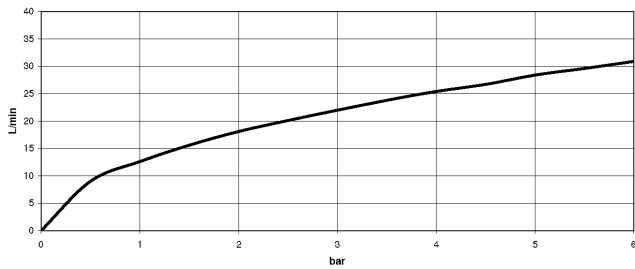

Recommended miscellaneous

Perfecto installation kit -

12 614 970 90

27 502 370
mm [inches]
1:10

Flow rate chart

Certificates

LGA_8028. Belgaqua_21-380-27_4.

27 502 370