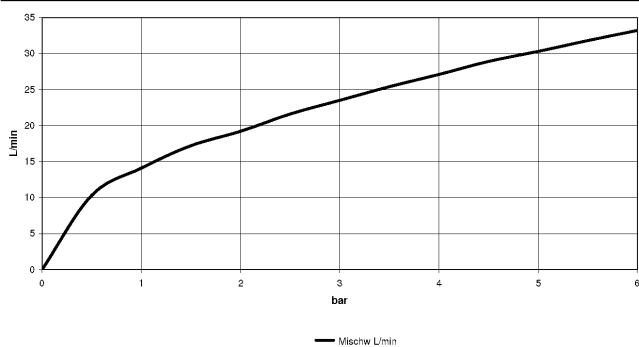

Flow rate chart

Certificates

LGA_18926.

Belgaqua_21-026-
27_4.