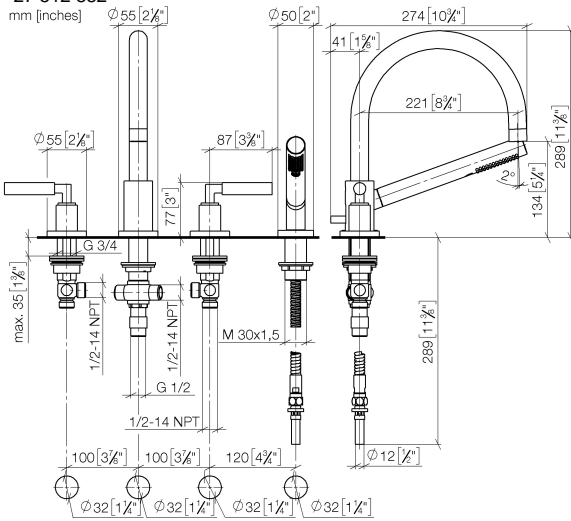

TARA Bath shower set for bath rim or tile edge installation - Brushed Durabross (23kt Gold)

TARA

27 512 882

- spout: circular, air-enriched flow
- max. flow 23.5 l/min at 3 bar flow pressure
- Hand shower: COMPACT RAIN, max. flow rate 6.8 l/min (at 3 bar)
- complete hand shower set with anti-scale system
- 220mm projection
- with anti-scale system
- automatic bath/shower diverter
- height of mixer 290 mm
- height up to aerator 135 mm
- hole diameter valve 32 mm
- hole diameter spout 32 mm
- hole diameter for complete hand shower set 32 mm
- rosette for spout Ø 55mm
- rosette for complete hand shower set Ø 50mm
- rosette for deck valve Ø 55mm
- metal shower hose 1750mm with integrated anti-twist protection
- WRAS 1702041

Recommended miscellaneous

Perfecto installation kit - 12 614 970 90

Recommended miscellaneous

Decorative caps for Perfecto - Brushed Durabross (23kt Gold) 12 801 970-28
 • 1 pair

27 512 882

Flow rate chart

Certificates

LGA_18926.

Belgaqua_21-026-
27_4.

27 512 882

Spare parts list

No.	Item Number	Name	Quantity used	Delivery time
1	20 000 882-28	TARA Deck valve clockwise closing - Brushed Durabron (23kt Gold)	1	-
Spare part can no longer be ordered, please order the replacement item				
2	13 512 892-28	spout	1	-
Spare part can no longer be ordered, please order the replacement item				
3	12 502 970 90	High pressure hose 1/2" x 1/2" x 400 mm -	2	2
4	20 000 883-28	TARA Deck valve anti-clockwise closing - Brushed Durabron (23kt Gold)	1	-
Spare part can no longer be ordered, please order the replacement item				
5	27 702 979-28	Hand shower set for bath rim or tile edge installation - Brushed Durabron (23kt Gold)	1	20