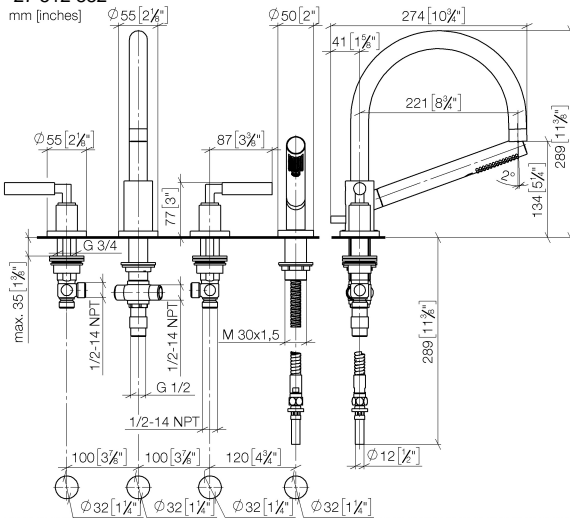

**TARA Bath shower set for bath rim or tile edge installation - Brushed
Champagne (22kt Gold)**

TARA

27 512 882

- spout: circular, air-enriched flow
- max. flow 23.5 l/min at 3 bar flow pressure
- Hand shower: COMPACT RAIN, max. flow rate 6.8 l/min (at 3 bar)
- complete hand shower set with anti-scale system
- 220mm projection
- with anti-scale system
- automatic bath/shower diverter
- height of mixer 290 mm
- height up to aerator 135 mm
- hole diameter valve 32 mm
- hole diameter spout 32 mm
- hole diameter for complete hand shower set 32 mm
- rosette for spout Ø 55mm
- rosette for complete hand shower set Ø 50mm
- rosette for deck valve Ø 55mm
- metal shower hose 1750mm with integrated anti-twist protection
- WRAS 1702041

Recommended miscellaneous

Perfecto installation kit -

12 614 970 90

Recommended miscellaneous

**Decorative caps for Perfecto -
Brushed Champagne (22kt Gold)**
• 1 pair

12 801 970-46

TARA Bath shower set for bath rim or tile edge installation - Brushed Champagne (22kt Gold)

TARA

27 512 882

Flow rate chart

27 512 882

Spare parts list

No.	Item Number	Name	Quantity used	Delivery time
1	20 000 882-46	side panel	1	-
Spare part can no longer be ordered, please order the replacement item				
2	13 512 892-46	spout	1	-
Spare part can no longer be ordered, please order the replacement item				
3	12 502 970 90	High pressure hose 1/2" x 1/2" x 400 mm -	2	2
4	20 000 883-46	side panel	1	-
Spare part can no longer be ordered, please order the replacement item				
5	27 702 979-46	Hand shower set for bath rim or tile edge installation - Brushed Champagne (22kt Gold)	1	30