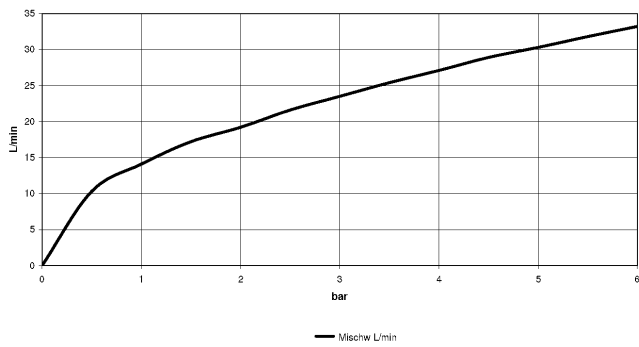

**TARA Bath shower set for bath rim or tile edge installation - Brushed
Champagne (22kt Gold)**

TARA

27 512 882

- spout: circular, air-enriched flow
- max. flow 23.5 l/min at 3 bar flow pressure
- Hand shower: COMPACT RAIN, max. flow rate 6.8 l/min (at 3 bar)
- complete hand shower set with anti-scale system
- 220mm projection
- with anti-scale system
- automatic bath/shower diverter
- height of mixer 290 mm
- height up to aerator 135 mm
- hole diameter valve 32 mm
- hole diameter spout 32 mm
- hole diameter for complete hand shower set 32 mm
- rosette for spout Ø 55mm
- rosette for complete hand shower set Ø 50mm
- rosette for deck valve Ø 55mm
- metal shower hose 1750mm with integrated anti-twist protection
- WRAS 1702041

Recommended miscellaneous

Perfecto installation kit -

12 614 970 90

Recommended miscellaneous

**Decorative caps for Perfecto -
Brushed Champagne (22kt Gold)**
• 1 pair

12 801 970-46

TARA Bath shower set for bath rim or tile edge installation - Brushed Champagne (22kt Gold)

TARA

27 512 882

Flow rate chart

27 512 882

Spare parts list

No.	Item Number	Name	Quantity used	Delivery time
1	20 000 882-46	side panel	1	-
Spare part can no longer be ordered, please order the replacement item				
2	13 512 892-46	spout	1	-
Spare part can no longer be ordered, please order the replacement item				
3	12 502 970 90	High pressure hose 1/2" x 1/2" x 400 mm -	2	2
4	20 000 883-46	side panel	1	-
Spare part can no longer be ordered, please order the replacement item				
5	27 702 979-46	Hand shower set for bath rim or tile edge installation - Brushed Champagne (22kt Gold)	1	30