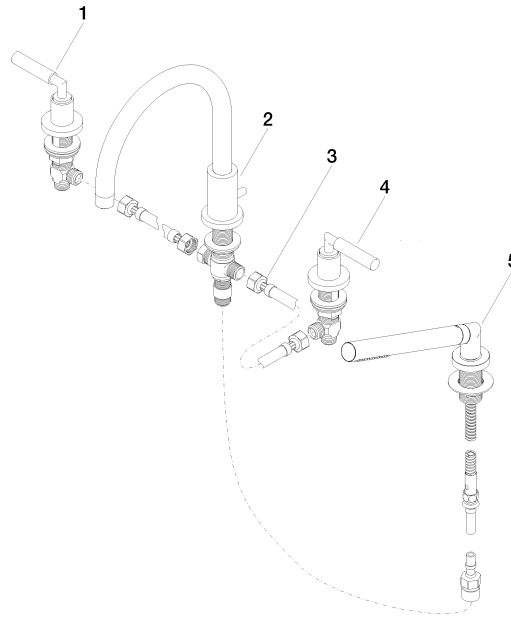

**TARA Bath shower set for bath rim or tile edge installation - Brushed
Champagne (22kt Gold)**

TARA

27 512 882

- spout: circular, air-enriched flow
- max. flow 23.5 l/min at 3 bar flow pressure
- Hand shower: COMPACT RAIN, max. flow rate 6.8 l/min (at 3 bar)
- complete hand shower set with anti-scale system
- 220mm projection
- with anti-scale system
- automatic bath/shower diverter
- height of mixer 290 mm
- height up to aerator 135 mm
- hole diameter valve 32 mm
- hole diameter spout 32 mm
- hole diameter for complete hand shower set 32 mm
- rosette for spout Ø 55mm
- rosette for complete hand shower set Ø 50mm
- rosette for deck valve Ø 55mm
- metal shower hose 1750mm with integrated anti-twist protection
- WRAS 1702041

Recommended miscellaneous

Perfecto installation kit -

12 614 970 90

Recommended miscellaneous

**Decorative caps for Perfecto -
Brushed Champagne (22kt Gold)**
• 1 pair

12 801 970-46

TARA Bath shower set for bath rim or tile edge installation - Brushed Champagne (22kt Gold)

TARA

27 512 882

Flow rate chart

27 512 882

Spare parts list

No.	Item Number	Name	Quantity used	Delivery time
1	20 000 882-46	side panel	1	-
Spare part can no longer be ordered, please order the replacement item				
2	13 512 892-46	spout	1	-
Spare part can no longer be ordered, please order the replacement item				
3	12 502 970 90	High pressure hose 1/2" x 1/2" x 400 mm -	2	2
4	20 000 883-46	side panel	1	-
Spare part can no longer be ordered, please order the replacement item				
5	27 702 979-46	Hand shower set for bath rim or tile edge installation - Brushed Champagne (22kt Gold)	1	30