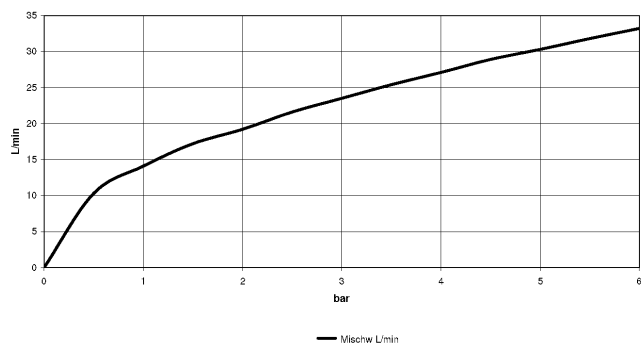

# TARA Bath shower set for bath rim or tile edge installation - Brushed Dark Platinum

TARA

27 512 882

- spout: circular, air-enriched flow
- max. flow 23.5 l/min at 3 bar flow pressure
- Hand shower: COMPACT RAIN, max. flow rate 6.8 l/min (at 3 bar)
- complete hand shower set with anti-scale system
- 220mm projection
- with anti-scale system
- automatic bath/shower diverter
- height of mixer 290 mm
- height up to aerator 135 mm
- hole diameter valve 32 mm
- hole diameter spout 32 mm
- hole diameter for complete hand shower set 32 mm
- rosette for spout Ø 55mm
- rosette for complete hand shower set Ø 50mm
- rosette for deck valve Ø 55mm
- metal shower hose 1750mm with integrated anti-twist protection
- WRAS 1702041

## Recommended miscellaneous

**Decorative caps for Perfecto - Brushed Dark Platinum** 12 801 970-99  
 • 1 pair

27 512 882

mm [inches]

**Flow rate chart**

**Certificates**

LGA\_18926.

IAPMO\_4976 (4).