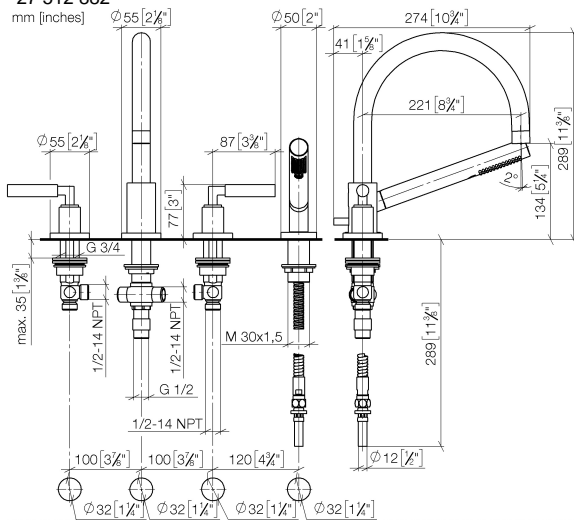

# TARA Bath shower set for bath rim or tile edge installation - Brushed Dark Platinum

TARA

27 512 882

- spout: circular, air-enriched flow
- max. flow 23.5 l/min at 3 bar flow pressure
- Hand shower: COMPACT RAIN, max. flow rate 6.8 l/min (at 3 bar)
- complete hand shower set with anti-scale system
- 220mm projection
- with anti-scale system
- automatic bath/shower diverter
- height of mixer 290 mm
- height up to aerator 135 mm
- hole diameter valve 32 mm
- hole diameter spout 32 mm
- hole diameter for complete hand shower set 32 mm
- rosette for spout Ø 55mm
- rosette for complete hand shower set Ø 50mm
- rosette for deck valve Ø 55mm
- metal shower hose 1750mm with integrated anti-twist protection
- WRAS 1702041

## Recommended miscellaneous

**Perfecto installation kit -** 12 614 970 90

## Recommended miscellaneous

**Decorative caps for Perfecto - Brushed Dark Platinum** 12 801 970-99  
 • 1 pair

27 512 882

mm [inches]

**Flow rate chart**

**Certificates**

LGA\_18926.

IAPMO\_4976 (4).

### Spare parts list

No.	Item Number	Name	Quantity used	Delivery time
1	20 000 882-99	TARA Deck valve clockwise closing - Brushed Dark Platinum	1	-
Spare part can no longer be ordered, please order the replacement item				
2	13 512 892-99	spout	1	60
3	12 502 970 90	High pressure hose 1/2" x 1/2" x 400 mm -	2	2
4	20 000 883-99	TARA Deck valve anti-clockwise closing - Brushed Dark Platinum	1	-
Spare part can no longer be ordered, please order the replacement item				
5	27 702 979-99	Hand shower set for bath rim or tile edge installation - Brushed Dark Platinum	1	30