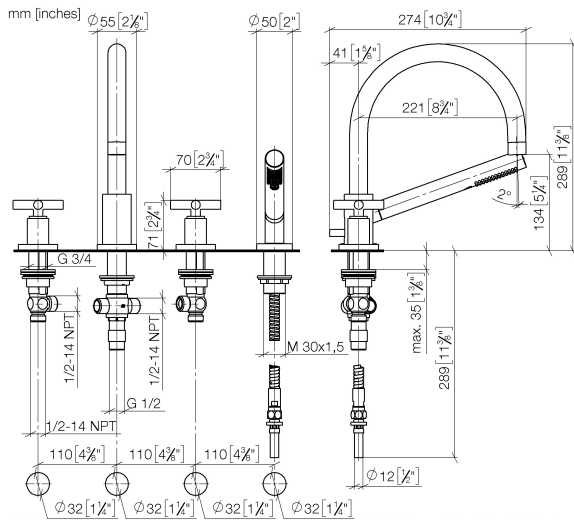

27 512 892

- spout: circular, air-enriched flow
- max. flow 23.5 l/min at 3 bar flow pressure
- Hand shower: COMPACT RAIN, max. flow rate 6.8 l/min (at 3 bar)
- complete hand shower set with anti-scale system
- 220mm projection
- automatic bath/shower diverter
- height of mixer 290 mm
- height up to aerator 135 mm
- hole diameter spout 32 mm
- hole diameter valve 32 mm
- hole diameter for complete hand shower set 32 mm
- rosette for spout Ø 55mm
- rosette for complete hand shower set Ø 50mm
- rosette for deck valve Ø 55mm
- metal shower hose 2250mm with integrated anti-twist protection
- WRAS 1702041

Also available with 260 mm or 300 mm projection on request (x-TRA SERVICE).

Intrinsic protection against back flow.

	Dark Chrome	27 512 892-19
	Chrome	27 512 892-00
	Brushed Platinum	27 512 892-06
	Platinum	27 512 892-08
	Brushed Durabronze (23kt Gold)	27 512 892-28
	Matte Black	27 512 892-33
	Brushed Champagne (22kt Gold)	27 512 892-46
	Champagne (22kt Gold)	27 512 892-47
	Brushed Chrome	27 512 892-93
	Brushed Dark Platinum	27 512 892-99

Recommended miscellaneous

Perfecto installation kit - 12 614 970 90

Recommended miscellaneous

Decorative caps for Perfecto - Dark Chrome 12 801 970-19
• 1 pair

27 512 892

Flow rate chart

27 512 892