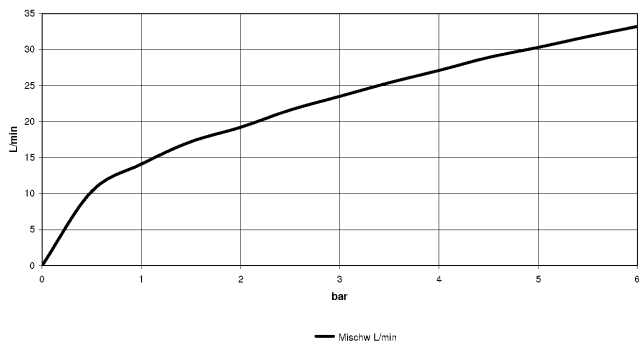

Flow rate chart