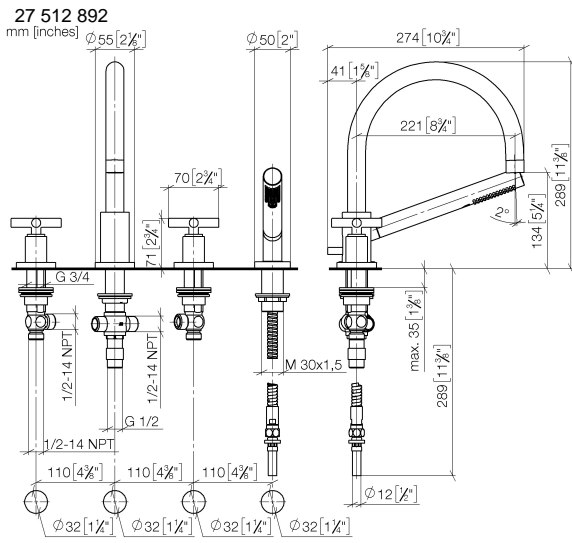

**TARA Bath shower set for bath rim or tile edge installation - Brushed
Champagne (22kt Gold)**

TARA

27 512 892

- spout: circular, air-enriched flow
- max. flow 23.5 l/min at 3 bar flow pressure
- Hand shower: COMPACT RAIN, max. flow rate 6.8 l/min (at 3 bar)
- complete hand shower set with anti-scale system
- 220mm projection
- automatic bath/shower diverter
- height of mixer 290 mm
- height up to aerator 135 mm
- hole diameter spout 32 mm
- hole diameter valve 32 mm
- hole diameter for complete hand shower set 32 mm
- rosette for spout Ø 55mm
- rosette for complete hand shower set Ø 50mm
- rosette for deck valve Ø 55mm
- metal shower hose 2250mm with integrated anti-twist protection
- WRAS 1702041

Also available with 260 mm or 300 mm projection on request (x-TRA SERVICE).

Intrinsic protection against back flow.

	Brushed Champagne (22kt Gold)	27 512 892-46
	Chrome	27 512 892-00
	Brushed Platinum	27 512 892-06
	Platinum	27 512 892-08
	Dark Chrome	27 512 892-19
	Brushed Durabross (23kt Gold)	27 512 892-28
	Matte Black	27 512 892-33
	Champagne (22kt Gold)	27 512 892-47
	Brushed Chrome	27 512 892-93
	Brushed Dark Platinum	27 512 892-99

Recommended miscellaneous

Perfecto installation kit - 12 614 970 90

Recommended miscellaneous

**Decorative caps for Perfecto -
Brushed Champagne (22kt Gold)** 12 801 970-46
• 1 pair

Flow rate chart

27 512 892

Spare parts list

No.	Item Number	Name	Quantity used	Delivery time
1	20 000 892-46	TARA Deck valve clockwise closing cold or hot - Brushed Champagne (22kt Gold)	2	30
2	13 512 892-46	spout	1	-
Spare part can no longer be ordered, please order the replacement item				
3	12 502 970 90	High pressure hose 1/2" x 1/2" x 400 mm -	1	2
4	27 702 979-46	Hand shower set for bath rim or tile edge installation - Brushed Champagne (22kt Gold)	1	30