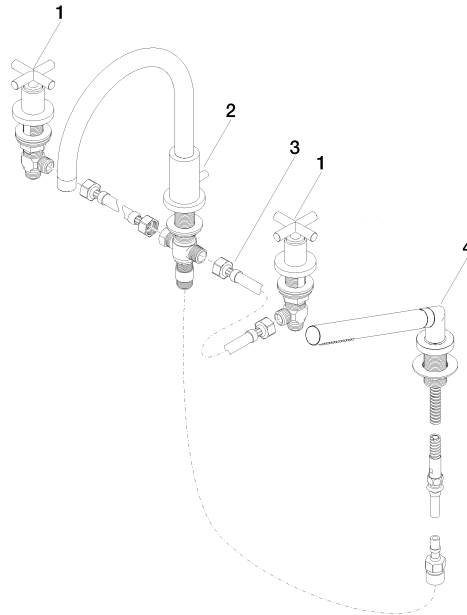

**TARA Bath shower set for bath rim or tile edge installation - Brushed
Champagne (22kt Gold)**

TARA

27 512 892

- spout: circular, air-enriched flow
- max. flow 23.5 l/min at 3 bar flow pressure
- Hand shower: COMPACT RAIN, max. flow rate 6.8 l/min (at 3 bar)
- complete hand shower set with anti-scale system
- 220mm projection
- automatic bath/shower diverter
- height of mixer 290 mm
- height up to aerator 135 mm
- hole diameter spout 32 mm
- hole diameter valve 32 mm
- hole diameter for complete hand shower set 32 mm
- rosette for spout Ø 55mm
- rosette for complete hand shower set Ø 50mm
- rosette for deck valve Ø 55mm
- metal shower hose 2250mm with integrated anti-twist protection
- WRAS 1702041

Recommended miscellaneous

Perfecto installation kit - 12 614 970 90

Recommended miscellaneous

**Decorative caps for Perfecto -
Brushed Champagne (22kt Gold)** 12 801 970-46
• 1 pair

Flow rate chart

27 512 892

Spare parts list

No.	Item Number	Name	Quantity used	Delivery time
1	20 000 892-46	TARA Deck valve clockwise closing cold or hot - Brushed Champagne (22kt Gold)	2	30
2	13 512 892-46	spout	1	-
Spare part can no longer be ordered, please order the replacement item				
3	12 502 970 90	High pressure hose 1/2" x 1/2" x 400 mm -	1	2
4	27 702 979-46	Hand shower set for bath rim or tile edge installation - Brushed Champagne (22kt Gold)	1	30