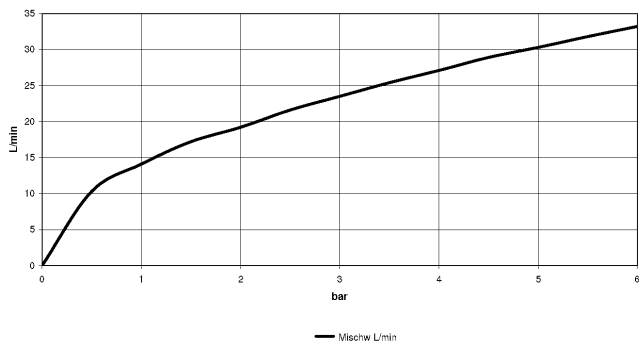

Flow rate chart