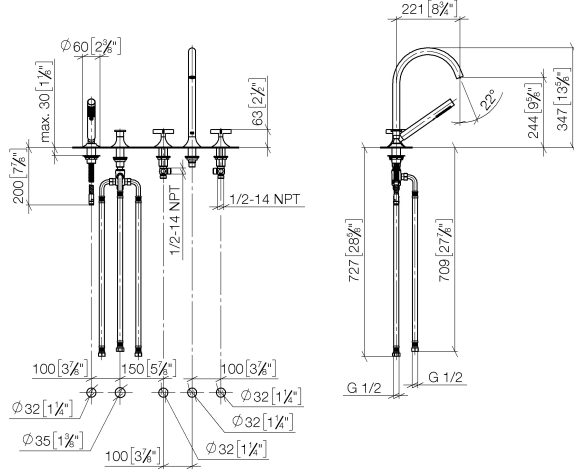

27 522 809

- spout: circular, air-enriched flow
- max. flow 21.5 l/min at 3 bar flow pressure
- Hand shower: COMPACT RAIN, max. flow rate 6.8 l/min (at 3 bar)
- complete hand shower set with anti-scale system
- 220mm projection
- automatic bath/shower diverter
- height of mixer 347 mm
- height up to aerator 244 mm
- hole diameter valve 32 mm
- hole diameter spout 32 mm
- hole diameter for complete hand shower set 32 mm
- rosette for complete hand shower set Ø 60mm
- rosette for spout Ø 60mm
- rosette for deck valve Ø 60mm
- metal shower hose 1750mm with integrated anti-twist protection

Intrinsic protection against back flow.

	Dark Chrome	27 522 809-19
	Chrome	27 522 809-00
	Brushed Platinum	27 522 809-06
	Platinum	27 522 809-08
	Brushed Durabronze (23kt Gold)	27 522 809-28
	Brushed Bronze	27 522 809-42
	Brushed Champagne (22kt Gold)	27 522 809-46
	Champagne (22kt Gold)	27 522 809-47
	Brushed Dark Platinum	27 522 809-99

27 522 809

mm [inches]
M 1:10

Flow rate chart

Certificates

Belgaqua_22_278_2 WRAS_2310008. LGA_29298.
7_4.

27 522 809

Parts for other
finishes can be found
here: [Chrome](#)