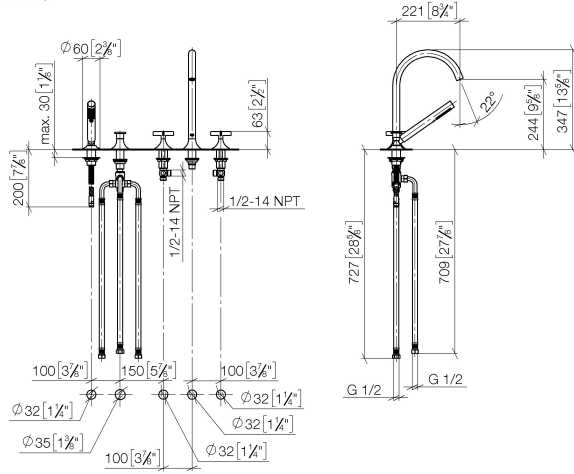

VAIA Five-hole bath mixer for deck mounting with diverter - Brushed Champagne (22kt Gold)

VAIA

27 522 809

- spout: circular, air-enriched flow
- max. flow 21.5 l/min at 3 bar flow pressure
- Hand shower: COMPACT RAIN, max. flow rate 6.8 l/min (at 3 bar)
- complete hand shower set with anti-scale system
- 220mm projection
- automatic bath/shower diverter
- height of mixer 347 mm
- height up to aerator 244 mm
- hole diameter valve 32 mm
- hole diameter spout 32 mm
- hole diameter for complete hand shower set 32 mm
- rosette for complete hand shower set Ø 60mm
- rosette for spout Ø 60mm
- rosette for deck valve Ø 60mm
- metal shower hose 1750mm with integrated anti-twist protection

Intrinsic protection against back flow.

	Brushed Champagne (22kt Gold)	27 522 809-46
	Chrome	27 522 809-00
	Brushed Platinum	27 522 809-06
	Platinum	27 522 809-08
	Dark Chrome	27 522 809-19
	Brushed Durabronze (23kt Gold)	27 522 809-28
	Brushed Bronze	27 522 809-42
	Champagne (22kt Gold)	27 522 809-47
	Brushed Dark Platinum	27 522 809-99

VAIA Five-hole bath mixer for deck mounting with diverter - Brushed Champagne (22kt Gold)

VAIA

27 522 809
mm [inches]
M 1:10

Flow rate chart

Certificates

Belgaqua_22_278_2 WRAS_2310008. LGA_29298.
7_4.

27 522 809
Parts for other
finishes can be found
here: [Chrome](#)

Spare parts list

No.	Item Number	Name	Quantity used	Delivery time
1	27 702 809-46	VAIA Hand shower set for bath rim or tile edge installation - Brushed Champagne (22kt Gold)	1	30
2	29 140 809-46	VAIA Two-way diverter for bath rim or tile edge installation - Brushed Champagne (22kt Gold)	1	30
3	20 000 808-46	VAIA Deck valve clockwise closing hot - Brushed Champagne (22kt Gold)	1	30
4	13 612 809-46	spout	1	-
Spare part can no longer be ordered, please order the replacement item				
5	20 000 809-46	VAIA Deck valve clockwise closing cold - Brushed Champagne (22kt Gold)	1	30