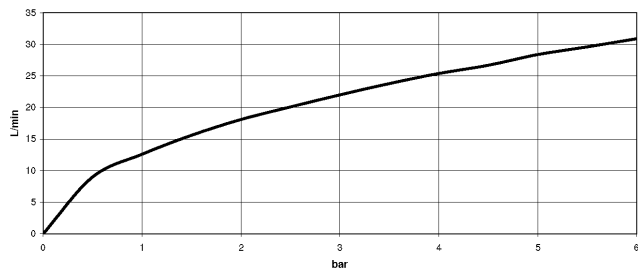

VAIA Five-hole bath mixer for deck mounting with diverter - Brushed Champagne (22kt Gold)

VAIA

27 522 809

- spout: circular, air-enriched flow
- max. flow 21.5 l/min at 3 bar flow pressure
- Hand shower: COMPACT RAIN, max. flow rate 6.8 l/min (at 3 bar)
- complete hand shower set with anti-scale system
- 220mm projection
- automatic bath/shower diverter
- height of mixer 347 mm
- height up to aerator 244 mm
- hole diameter valve 32 mm
- hole diameter spout 32 mm
- hole diameter for complete hand shower set 32 mm
- rosette for complete hand shower set Ø 60mm
- rosette for spout Ø 60mm
- rosette for deck valve Ø 60mm
- metal shower hose 1750mm with integrated anti-twist protection

Intrinsic protection against back flow.

	Brushed Champagne (22kt Gold)	27 522 809-46
	Chrome	27 522 809-00
	Brushed Platinum	27 522 809-06
	Platinum	27 522 809-08
	Dark Chrome	27 522 809-19
	Brushed Durabronze (23kt Gold)	27 522 809-28
	Brushed Bronze	27 522 809-42
	Champagne (22kt Gold)	27 522 809-47
	Brushed Dark Platinum	27 522 809-99

VAIA Five-hole bath mixer for deck mounting with diverter - Brushed Champagne (22kt Gold)

VAIA

27 522 809
mm [inches]
M 1:10

Flow rate chart

Certificates

Belgaqua_22_278_2 WRAS_2310008. LGA_29298.
7_4.

27 522 809
Parts for other
finishes can be found
here: [Chrome](#)