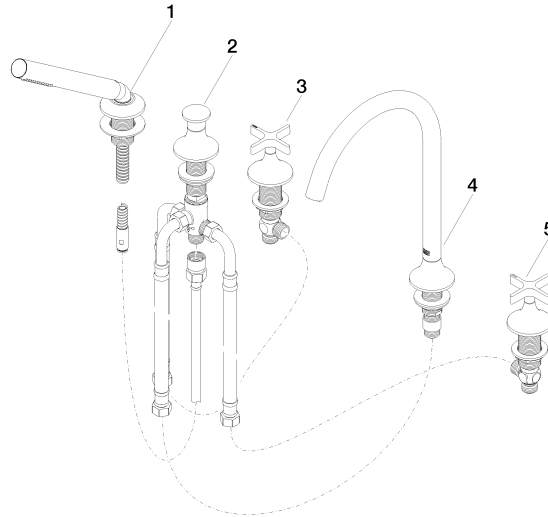

**VAIA Five-hole bath mixer for deck mounting with diverter - Champagne (22kt Gold)**

VAIA

27 522 809

- spout: circular, air-enriched flow
- max. flow 21.5 l/min at 3 bar flow pressure
- Hand shower: COMPACT RAIN, max. flow rate 6.8 l/min (at 3 bar)
- complete hand shower set with anti-scale system
- 220mm projection
- automatic bath/shower diverter
- height of mixer 347 mm
- height up to aerator 244 mm
- hole diameter valve 32 mm
- hole diameter spout 32 mm
- hole diameter for complete hand shower set 32 mm
- rosette for complete hand shower set Ø 60mm
- rosette for spout Ø 60mm
- rosette for deck valve Ø 60mm
- metal shower hose 1750mm with integrated anti-twist protection

Intrinsic protection against back flow.

	Champagne (22kt Gold)	27 522 809-47
	Chrome	27 522 809-00
	Brushed Platinum	27 522 809-06
	Platinum	27 522 809-08
	Dark Chrome	27 522 809-19
	Brushed Durabronze (23kt Gold)	27 522 809-28
	Brushed Bronze	27 522 809-42
	Brushed Champagne (22kt Gold)	27 522 809-46
	Brushed Dark Platinum	27 522 809-99

### Spare parts list

No.	Item Number	Name	Quantity used	Delivery time
1	27 702 809-47	VAIA Hand shower set for bath rim or tile edge installation - Champagne (22kt Gold)	1	30
2	29 140 809-47	VAIA Two-way diverter for bath rim or tile edge installation - Champagne (22kt Gold)	1	30
3	20 000 808-47	VAIA Deck valve clockwise closing hot - Champagne (22kt Gold)	1	30
4	13 612 809-47	spout	1	-
Spare part can no longer be ordered, please order the replacement item				
5	20 000 809-47	VAIA Deck valve clockwise closing cold - Champagne (22kt Gold)	1	30