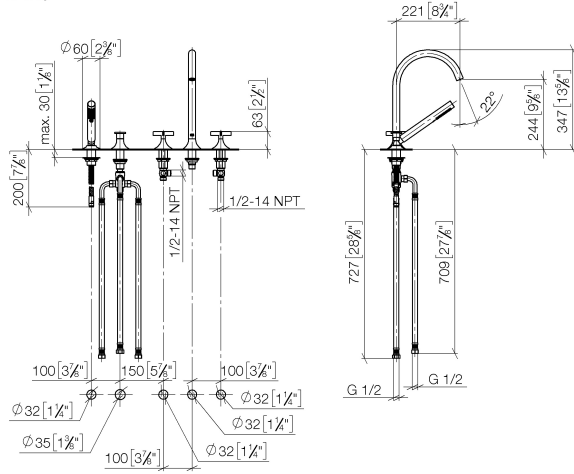

VAIA Five-hole bath mixer for deck mounting with diverter - Brushed Dark Platinum

VAIA

27 522 809

- spout: circular, air-enriched flow
- max. flow 21.5 l/min at 3 bar flow pressure
- Hand shower: COMPACT RAIN, max. flow rate 6.8 l/min (at 3 bar)
- complete hand shower set with anti-scale system
- 220mm projection
- automatic bath/shower diverter
- height of mixer 347 mm
- height up to aerator 244 mm
- hole diameter valve 32 mm
- hole diameter spout 32 mm
- hole diameter for complete hand shower set 32 mm
- rosette for complete hand shower set Ø 60mm
- rosette for spout Ø 60mm
- rosette for deck valve Ø 60mm
- metal shower hose 1750mm with integrated anti-twist protection

Intrinsic protection against back flow.

	Brushed Dark Platinum	27 522 809-99
	Chrome	27 522 809-00
	Brushed Platinum	27 522 809-06
	Platinum	27 522 809-08
	Dark Chrome	27 522 809-19
	Brushed Durabronze (23kt Gold)	27 522 809-28
	Brushed Bronze	27 522 809-42
	Brushed Champagne (22kt Gold)	27 522 809-46
	Champagne (22kt Gold)	27 522 809-47

27 522 809
mm [inches]
M 1:10

Flow rate chart

Certificates

Belgaqua_22_278_2 WRAS_2310008. IAPMO_4976 (4). LGA_29298.
7_4.

27 522 809
Parts for other
finishes can be found
here: [Chrome](#)

Spare parts list

No.	Item Number	Name	Quantity used	Delivery time
1	27 702 809-99	VAIA Hand shower set for bath rim or tile edge installation - Brushed Dark Platinum	1	30
2	29 140 809-99	VAIA Two-way diverter for bath rim or tile edge installation - Brushed Dark Platinum	1	30
3	20 000 808-99	VAIA Deck valve clockwise closing hot - Brushed Dark Platinum	1	30
4	13 612 809-99	VAIA Bath spout without diverter for deck mounting - Brushed Dark Platinum	1	-
Spare part can no longer be ordered, please order the replacement item				
5	20 000 809-99	VAIA Deck valve clockwise closing cold - Brushed Dark Platinum	1	30