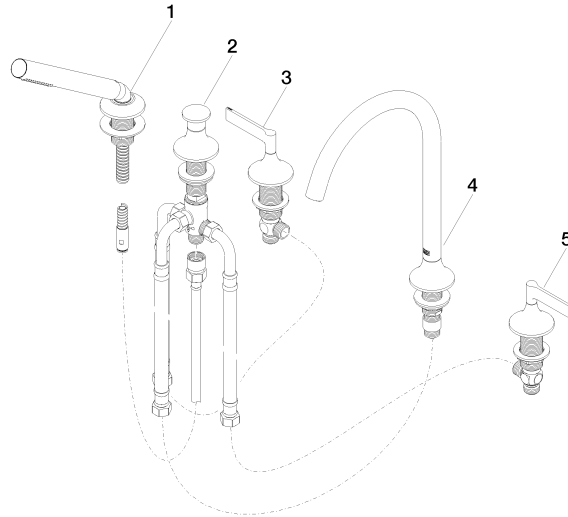

VAIA Five-hole bath mixer for deck mounting with diverter - Chrome

27 522 819 Product version from 3/13/2017

- spout: circular, air-enriched flow
- max. flow 21.5 l/min at 3 bar flow pressure
- Hand shower: COMPACT RAIN, max. flow rate 6.8 l/min (at 3 bar)
- complete hand shower set with anti-scale system
- automatic bath/shower diverter
- 220mm projection
- height of mixer 347 mm
- height up to aerator 244 mm
- hole diameter spout 32 mm
- hole diameter valve 32 mm
- hole diameter for complete hand shower set 32 mm
- rosette for spout Ø 60mm
- rosette for complete hand shower set Ø 60mm
- rosette for deck valve Ø 60mm
- metal shower hose 1750mm with integrated anti-twist protection
- WRAS

VAIA Five-hole bath mixer for deck mounting with diverter - Chrome

27 522 819 Product version from 3/13/2017

mm [inches]
M 1:10

Flow rate chart

Codes & Standards

ASME A112.18.1 cUPC DIN 4109 EN 1717

Executive Order ISO 3822 Ü-Zeichen
no. 1007

VAIA Five-hole bath mixer for deck mounting with diverter - Chrome

27 522 819 Product version from 3/13/2017

Certificates

IAPMO_4976

Belgaqua_22_278_2 WRAS_2310

LGA_29

VAIA Five-hole bath mixer for deck mounting with diverter - Chrome

27 522 819 Product version from 3/13/2017

Parts for other finishes can be found here: [Brushed Platinum](#)

Spare parts list

No.	Item Number	Name	Quantity used	Delivery time
1	27 702 809-00	VAIA Hand shower set for bath rim or tile edge installation - Chrome	1	10
2	29 140 809-00	VAIA Two-way diverter for bath rim or tile edge installation - Chrome	1	10
3	20 000 818-00	VAIA Deck valve clockwise closing hot - Chrome	1	-
Spare part can no longer be ordered, please order the replacement item				
4	13 612 809-00	VAIA Bath spout without diverter for deck mounting - Chrome	1	-
Spare part can no longer be ordered, please order the replacement item				
5	20 000 819-00	VAIA Deck valve anti-clockwise closing cold - Chrome	1	-
Spare part can no longer be ordered, please order the replacement item				