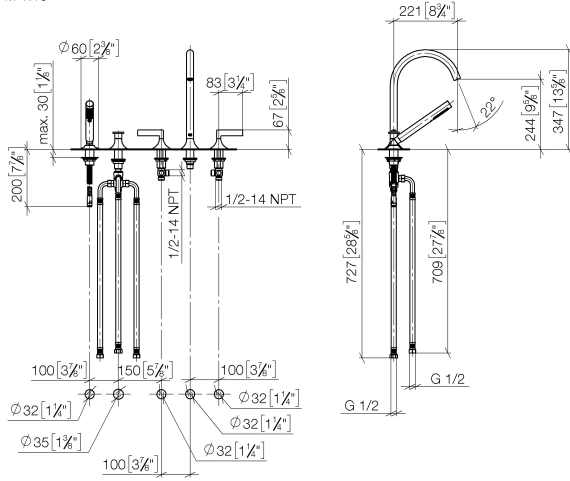

VAIA Five-hole bath mixer for deck mounting with diverter - Chrome

27 522 819 Product version from 3/13/2017

- spout: circular, air-enriched flow
- max. flow 21.5 l/min at 3 bar flow pressure
- Hand shower: COMPACT RAIN, max. flow rate 6.8 l/min (at 3 bar)
- complete hand shower set with anti-scale system
- automatic bath/shower diverter
- 220mm projection
- height of mixer 347 mm
- height up to aerator 244 mm
- hole diameter spout 32 mm
- hole diameter valve 32 mm
- hole diameter for complete hand shower set 32 mm
- rosette for spout Ø 60mm
- rosette for complete hand shower set Ø 60mm
- rosette for deck valve Ø 60mm
- metal shower hose 1750mm with integrated anti-twist protection
- WRAS

VAIA Five-hole bath mixer for deck mounting with diverter - Chrome

27 522 819 Product version from 3/13/2017

mm [inches]
M 1:10

Flow rate chart

Codes & Standards

ASME A112.18.1 cUPC DIN 4109 EN 1717

Executive Order ISO 3822 Ü-Zeichen
no. 1007

VAIA Five-hole bath mixer for deck mounting with diverter - Chrome

27 522 819 Product version from 3/13/2017

Certificates

IAPMO_4976

Belgaqua_22_278_2 WRAS_2310

LGA_29

VAIA Five-hole bath mixer for deck mounting with diverter - Chrome

27 522 819 Product version from 3/13/2017

Parts for other finishes can be found here: [Brushed Platinum](#)

Spare parts list

No.	Item Number	Name	Quantity used	Delivery time
1	27 702 809-00	VAIA Hand shower set for bath rim or tile edge installation - Chrome	1	10
2	29 140 809-00	VAIA Two-way diverter for bath rim or tile edge installation - Chrome	1	10
3	20 000 818-00	VAIA Deck valve clockwise closing hot - Chrome	1	-
Spare part can no longer be ordered, please order the replacement item				
4	13 612 809-00	VAIA Bath spout without diverter for deck mounting - Chrome	1	-
Spare part can no longer be ordered, please order the replacement item				
5	20 000 819-00	VAIA Deck valve anti-clockwise closing cold - Chrome	1	-
Spare part can no longer be ordered, please order the replacement item				