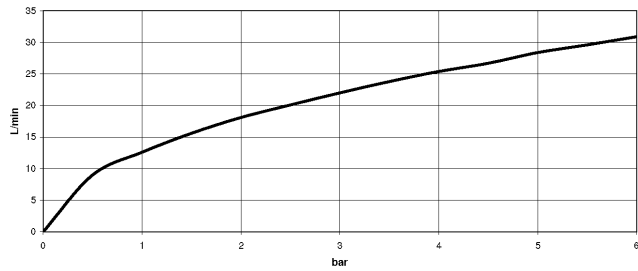

VAIA Five-hole bath mixer for deck mounting with diverter - Chrome

27 522 819 Product version from 3/13/2017

- spout: circular, air-enriched flow
- max. flow 21.5 l/min at 3 bar flow pressure
- Hand shower: COMPACT RAIN, max. flow rate 6.8 l/min (at 3 bar)
- complete hand shower set with anti-scale system
- automatic bath/shower diverter
- 220mm projection
- height of mixer 347 mm
- height up to aerator 244 mm
- hole diameter spout 32 mm
- hole diameter valve 32 mm
- hole diameter for complete hand shower set 32 mm
- rosette for spout Ø 60mm
- rosette for complete hand shower set Ø 60mm
- rosette for deck valve Ø 60mm
- metal shower hose 1750mm with integrated anti-twist protection
- WRAS

Intrinsic protection against back flow.

	Chrome	27 522 819-00
	Brushed Platinum	27 522 819-06
	Platinum	27 522 819-08
	Dark Chrome	27 522 819-19
	Brushed Durabronze (23kt Gold)	27 522 819-28
	Brushed Bronze	27 522 819-42
	Brushed Champagne (22kt Gold)	27 522 819-46
	Champagne (22kt Gold)	27 522 819-47
	Brushed Dark Platinum	27 522 819-99

VAIA Five-hole bath mixer for deck mounting with diverter - Chrome

27 522 819 Product version from 3/13/2017

mm [inches]
M 1:10

Flow rate chart

Codes & Standards

ASME A112.18.1 cUPC DIN 4109 EN 1717

Executive Order ISO 3822 Ü-Zeichen
no. 1007