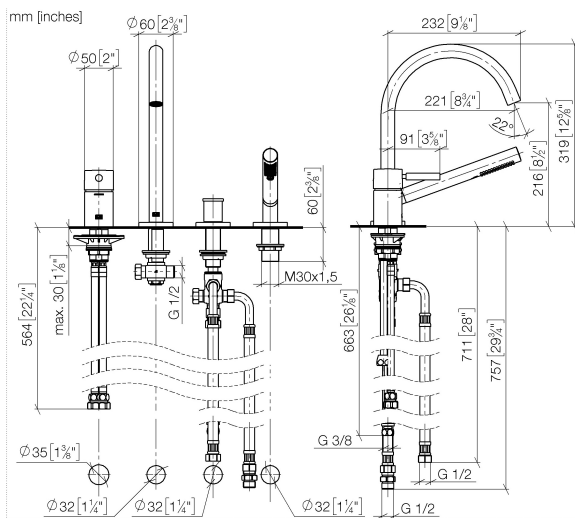

27 632 661

- spout: circular, air-enriched flow
- max. flow 23.5 l/min at 3 bar flow pressure
- Hand shower: COMPACT RAIN, max. flow rate 6.8 l/min (at 3 bar)
- complete hand shower set with anti-scale system
- automatic bath/shower diverter
- 221mm projection
- height of mixer 319 mm
- height up to aerator 216 mm
- hole diameter spout 35 mm
- hole diameter single-lever mixer 35 mm
- hole diameter for complete hand shower set 32 mm
- rosette for spout Ø 60mm
- rosette for single-lever mixer Ø 55mm
- rosette for complete hand shower set Ø 60mm
- metal shower hose 1750mm with integrated anti-twist protection

Recommended miscellaneous

Perfecto installation kit - 12 614 970 90

Recommended miscellaneous

Decorative caps for Perfecto - Brushed Platinum 12 801 970-06
 • 1 pair

27 632 661

Flow rate chart

Certificates

IAPMO_4976 (5). LGA_38411. WRAS_2207041. Belgaqua_21-026-27_4.

27 632 661

Spare parts list

No.	Item Number	Name	Quantity used	Delivery time
1	29 300 660-06	META Single-lever bath mixer for bath rim or tile edge installation - Brushed Platinum	1	10
2	13 512 661-06	spout	1	60
3	29 140 660-06	META Two-way diverter for bath rim or tile edge installation - Brushed Platinum	1	10
4	27 702 660-06	META Hand shower set for bath rim or tile edge installation - Brushed Platinum	1	10