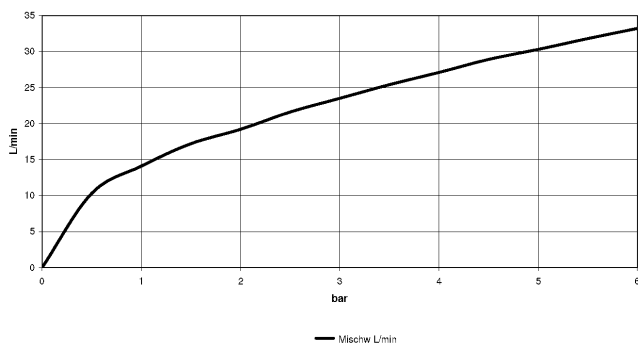

Flow rate chart

Certificates

LGA_38411.

WRAS_2207041.