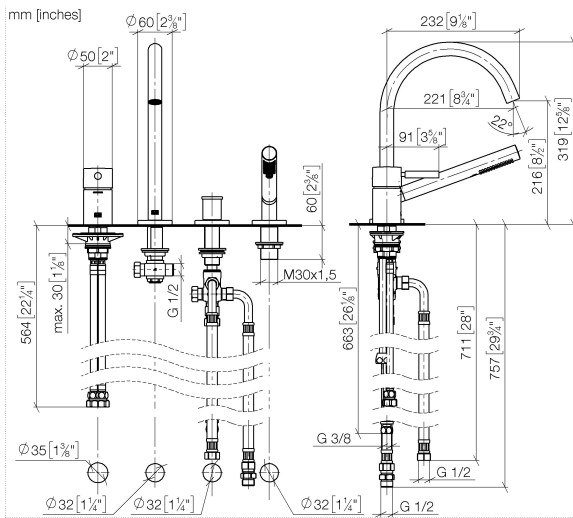

27 632 661

- spout: circular, air-enriched flow
- max. flow 23.5 l/min at 3 bar flow pressure
- Hand shower: COMPACT RAIN, max. flow rate 6.8 l/min (at 3 bar)
- complete hand shower set with anti-scale system
- automatic bath/shower diverter
- 221mm projection
- height of mixer 319 mm
- height up to aerator 216 mm
- hole diameter spout 35 mm
- hole diameter single-lever mixer 35 mm
- hole diameter for complete hand shower set 32 mm
- rosette for spout Ø 60mm
- rosette for single-lever mixer Ø 55mm
- rosette for complete hand shower set Ø 60mm
- metal shower hose 1750mm with integrated anti-twist protection

Recommended miscellaneous

Perfecto installation kit - 12 614 970 90

Recommended miscellaneous

Decorative caps for Perfecto - Dark Chrome 12 801 970-19
 • 1 pair

27 632 661

Flow rate chart

Certificates

LGA_38411.