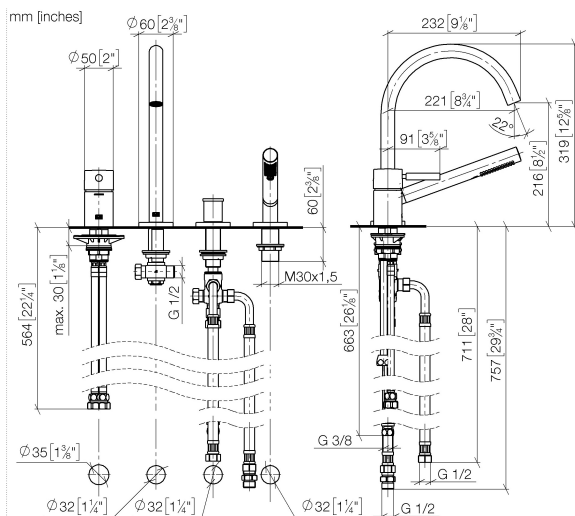

27 632 661

- spout: circular, air-enriched flow
- max. flow 23.5 l/min at 3 bar flow pressure
- Hand shower: COMPACT RAIN, max. flow rate 6.8 l/min (at 3 bar)
- complete hand shower set with anti-scale system
- automatic bath/shower diverter
- 221mm projection
- height of mixer 319 mm
- height up to aerator 216 mm
- hole diameter spout 35 mm
- hole diameter single-lever mixer 35 mm
- hole diameter for complete hand shower set 32 mm
- rosette for spout Ø 60mm
- rosette for single-lever mixer Ø 55mm
- rosette for complete hand shower set Ø 60mm
- metal shower hose 1750mm with integrated anti-twist protection

Recommended miscellaneous

Perfecto installation kit - 12 614 970 90

Recommended miscellaneous

Decorative caps for Perfecto - Brushed Bronze 12 801 970-42
 • 1 pair

27 632 661

Flow rate chart

Certificates

LGA_38411.

27 632 661

Spare parts list

No.	Item Number	Name	Quantity used	Delivery time
1	29 300 660-42	META Single-lever bath mixer for bath rim or tile edge installation - Brushed Bronze	1	30
2	13 512 661-42	spout	1	-
Spare part can no longer be ordered, please order the replacement item				
3	29 140 660-42	META Two-way diverter for bath rim or tile edge installation - Brushed Bronze	1	30
4	27 702 660-42	META Hand shower set for bath rim or tile edge installation - Brushed Bronze	1	30