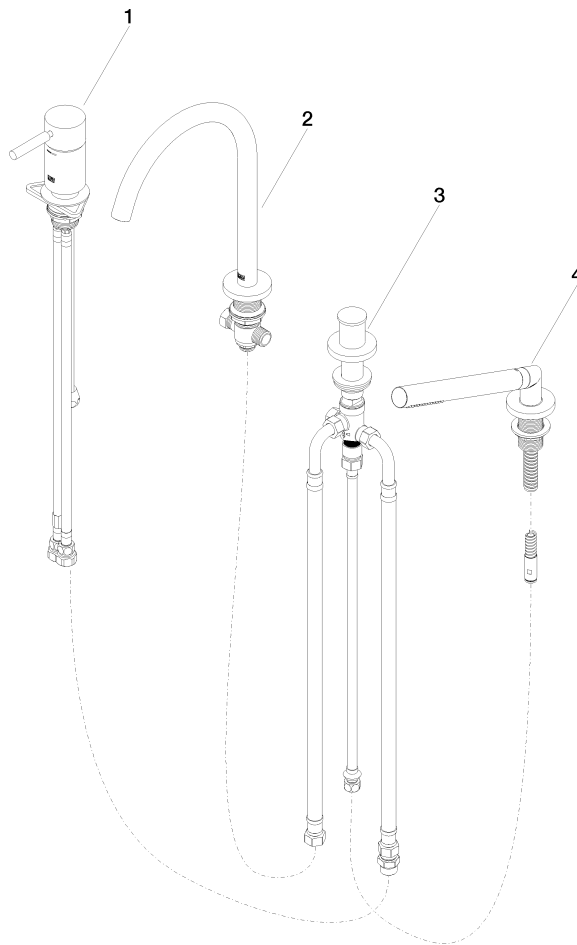

**META Bath shower set for bath rim or tile edge installation - Champagne (22kt Gold)**

META

27 632 661

- spout: circular, air-enriched flow
- max. flow 23.5 l/min at 3 bar flow pressure
- Hand shower: COMPACT RAIN, max. flow rate 6.8 l/min (at 3 bar)
- complete hand shower set with anti-scale system
- automatic bath/shower diverter
- 221mm projection
- height of mixer 319 mm
- height up to aerator 216 mm
- hole diameter spout 35 mm
- hole diameter single-lever mixer 35 mm
- hole diameter for complete hand shower set 32 mm
- rosette for spout Ø 60mm
- rosette for single-lever mixer Ø 55mm
- rosette for complete hand shower set Ø 60mm
- metal shower hose 1750mm with integrated anti-twist protection

**Recommended miscellaneous**

**Perfecto installation kit -** 12 614 970 90

**Recommended miscellaneous**

**Decorative caps for Perfecto - Champagne (22kt Gold)** 12 801 970-47  
• 1 pair

27 632 661

**Spare parts list**

No.	Item Number	Name	Quantity used	Delivery time
1	29 300 660-47	META Single-lever bath mixer for bath rim or tile edge installation - Champagne (22kt Gold)	1	30
2	13 512 661-47	spout	1	-
Spare part can no longer be ordered, please order the replacement item				
3	29 140 660-47	META Two-way diverter for bath rim or tile edge installation - Champagne (22kt Gold)	1	30
4	27 702 660-47	META Hand shower set for bath rim or tile edge installation - Champagne (22kt Gold)	1	30