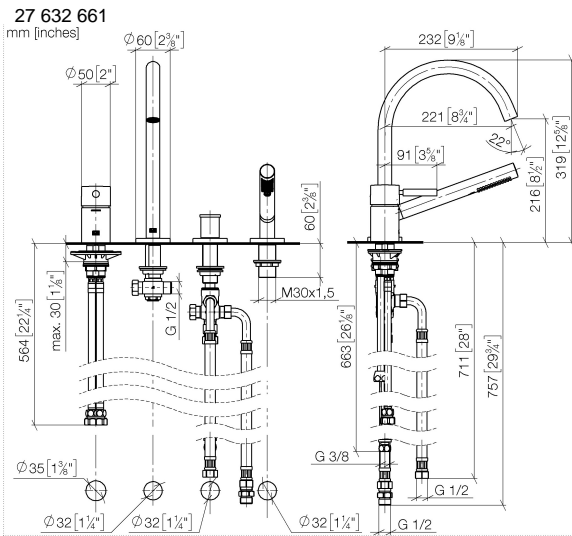

META Bath shower set for bath rim or tile edge installation - Brushed Dark Platinum

META

27 632 661

- spout: circular, air-enriched flow
- max. flow 23.5 l/min at 3 bar flow pressure
- Hand shower: COMPACT RAIN, max. flow rate 6.8 l/min (at 3 bar)
- complete hand shower set with anti-scale system
- automatic bath/shower diverter
- 221mm projection
- height of mixer 319 mm
- height up to aerator 216 mm
- hole diameter spout 35 mm
- hole diameter single-lever mixer 35 mm
- hole diameter for complete hand shower set 32 mm
- rosette for spout Ø 60mm
- rosette for single-lever mixer Ø 55mm
- rosette for complete hand shower set Ø 60mm
- metal shower hose 1750mm with integrated anti-twist protection

Recommended miscellaneous

Perfecto installation kit - 12 614 970 90

Recommended miscellaneous

Decorative caps for Perfecto - Brushed Dark Platinum 12 801 970-99
• 1 pair

Flow rate chart

Certificates

LGA_38411.

27 632 661

Spare parts list

No.	Item Number	Name	Quantity used	Delivery time
1	29 300 660-99	META Single-lever bath mixer for bath rim or tile edge installation - Brushed Dark Platinum	1	30
2	13 512 661-99	spout	1	-
Spare part can no longer be ordered, please order the replacement item				
3	29 140 660-99	META Two-way diverter for bath rim or tile edge installation - Brushed Dark Platinum	1	30
4	27 702 660-99	META Hand shower set for bath rim or tile edge installation - Brushed Dark Platinum	1	30