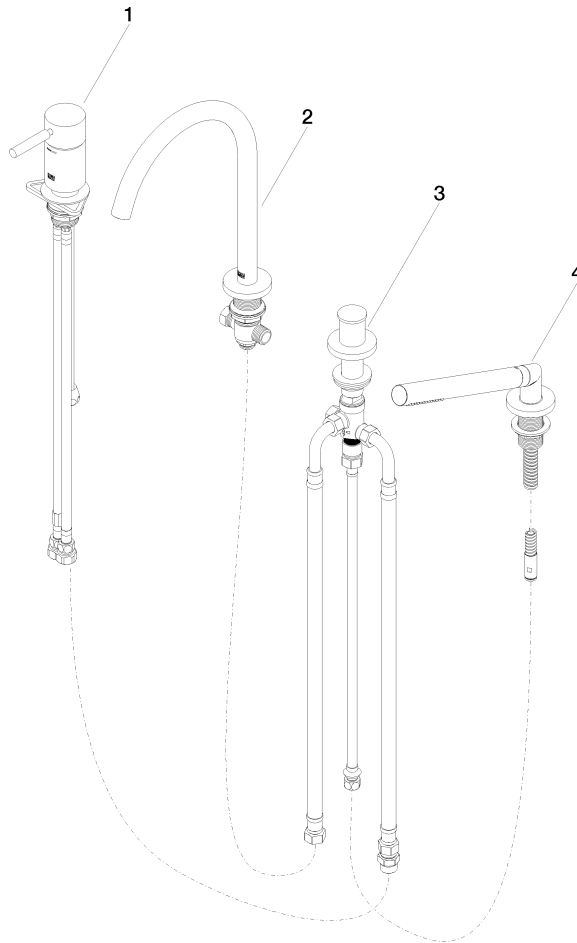

META Bath shower set for bath rim or tile edge installation - Brushed Dark Platinum

META

27 632 661

- spout: circular, air-enriched flow
- max. flow 23.5 l/min at 3 bar flow pressure
- Hand shower: COMPACT RAIN, max. flow rate 6.8 l/min (at 3 bar)
- complete hand shower set with anti-scale system
- automatic bath/shower diverter
- 221mm projection
- height of mixer 319 mm
- height up to aerator 216 mm
- hole diameter spout 35 mm
- hole diameter single-lever mixer 35 mm
- hole diameter for complete hand shower set 32 mm
- rosette for spout Ø 60mm
- rosette for single-lever mixer Ø 55mm
- rosette for complete hand shower set Ø 60mm
- metal shower hose 1750mm with integrated anti-twist protection

Recommended miscellaneous

Perfecto installation kit - 12 614 970 90

Recommended miscellaneous

Decorative caps for Perfecto - Brushed Dark Platinum 12 801 970-99
• 1 pair

Flow rate chart

Certificates

LGA_38411.

27 632 661

Spare parts list

No.	Item Number	Name	Quantity used	Delivery time
1	29 300 660-99	META Single-lever bath mixer for bath rim or tile edge installation - Brushed Dark Platinum	1	30
2	13 512 661-99	spout	1	-
Spare part can no longer be ordered, please order the replacement item				
3	29 140 660-99	META Two-way diverter for bath rim or tile edge installation - Brushed Dark Platinum	1	30
4	27 702 660-99	META Hand shower set for bath rim or tile edge installation - Brushed Dark Platinum	1	30