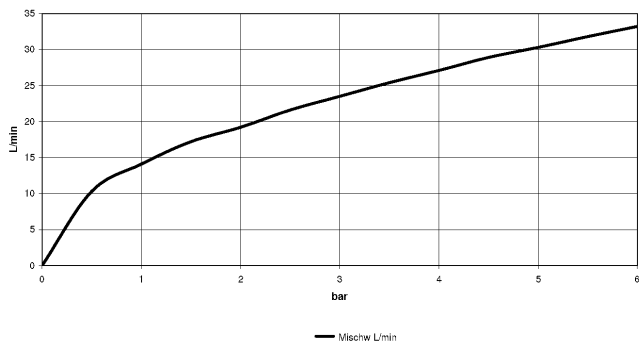

Flow rate chart

Certificates

LGA_38411.