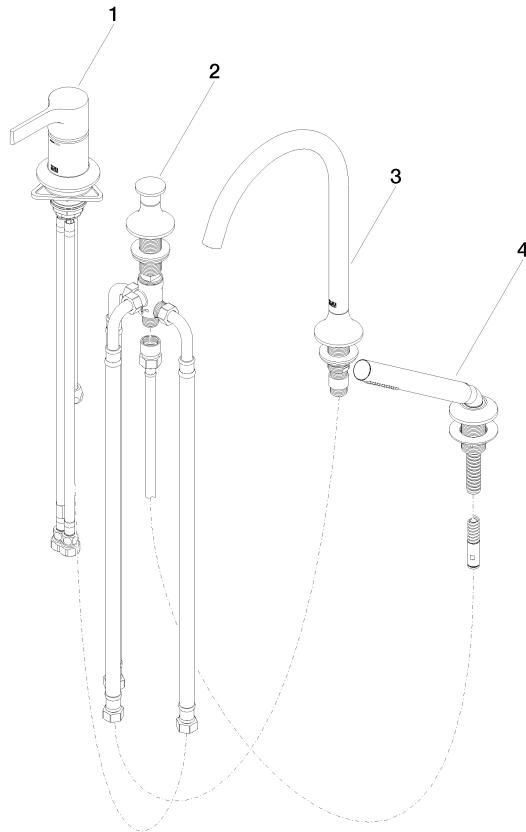

27 632 809

- spout: circular, air-enriched flow
- max. flow 24.6 l/min at 3 bar flow pressure
- Hand shower: COMPACT RAIN, max. flow rate 6.8 l/min (at 3 bar)
- complete hand shower set with anti-scale system
- automatic bath/shower diverter
- 220mm projection
- height of mixer 347 mm
- height up to aerator 244 mm
- hole diameter spout 32 mm
- hole diameter single-lever mixer 35 mm
- hole diameter for complete hand shower set 32 mm
- rosette for spout Ø 60mm
- rosette for single-lever mixer Ø 55mm
- rosette for complete hand shower set Ø 60mm
- metal shower hose 1750mm with integrated anti-twist protection

Intrinsic protection against back flow.

	Platinum	27 632 809-08
	Chrome	27 632 809-00
	Brushed Platinum	27 632 809-06
	Dark Chrome	27 632 809-19
	Brushed Durabronze (23kt Gold)	27 632 809-28
	Brushed Bronze	27 632 809-42
	Brushed Champagne (22kt Gold)	27 632 809-46
	Champagne (22kt Gold)	27 632 809-47
	Brushed Dark Platinum	27 632 809-99

Recommended miscellaneous

Perfecto installation kit - 12 614 970 90

Recommended miscellaneous

Decorative caps for Perfecto - Platinum 12 801 970-08
• 1 pair

27 632 809

Spare parts list

No.	Item Number	Name	Quantity used	Delivery time
1	29 300 809-08	connection	1	40
2	29 140 809-08	VAIA Two-way diverter for bath rim or tile edge installation - Platinum	1	40
3	13 612 809-08	VAIA Bath spout without diverter for deck mounting - Platinum	1	-
Spare part can no longer be ordered, please order the replacement item				
4	27 702 809-08	VAIA Hand shower set for bath rim or tile edge installation - Platinum	1	40