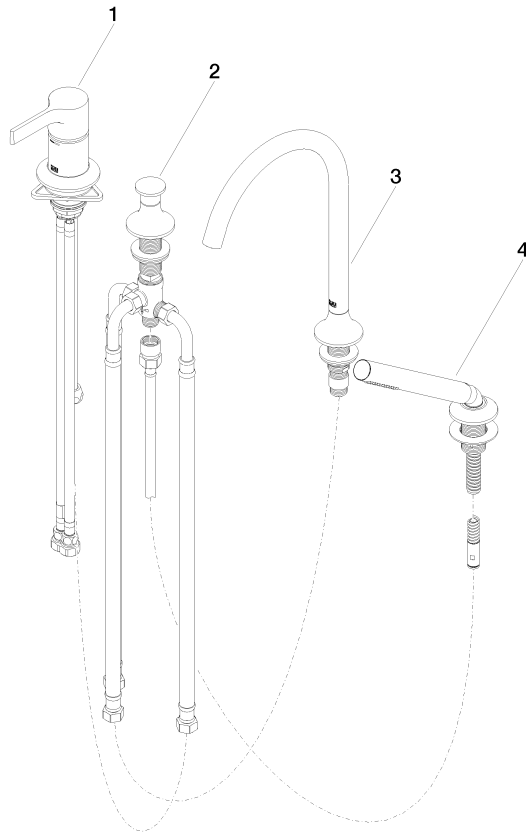

**VAIA Bath shower set for bath rim or tile edge installation - Brushed Durabross (23kt Gold)**

VAIA

27 632 809

- spout: circular, air-enriched flow
  - max. flow 24.6 l/min at 3 bar flow pressure
  - Hand shower: COMPACT RAIN, max. flow rate 6.8 l/min (at 3 bar)
  - complete hand shower set with anti-scale system
  - automatic bath/shower diverter
  - 220mm projection
  - height of mixer 347 mm
  - height up to aerator 244 mm
  - hole diameter spout 32 mm
  - hole diameter single-lever mixer 35 mm
  - hole diameter for complete hand shower set 32 mm
  - rosette for spout Ø 60mm
  - rosette for single-lever mixer Ø 55mm
  - rosette for complete hand shower set Ø 60mm
  - metal shower hose 1750mm with integrated anti-twist protection
- Intrinsic protection against back flow.

**Recommended miscellaneous**

**Perfecto installation kit -** 12 614 970 90

**Recommended miscellaneous**

**Decorative caps for Perfecto - Brushed Durabross (23kt Gold)** 12 801 970-28  
• 1 pair

27 632 809

### Spare parts list

No.	Item Number	Name	Quantity used	Delivery time
1	29 300 809-28	connection	1	20
2	29 140 809-28	VAIA Two-way diverter for bath rim or tile edge installation - Brushed Durabronz (23kt Gold)	1	20
3	13 612 809-28	VAIA Bath spout without diverter for deck mounting - Brushed Durabronz (23kt Gold)	1	-
Spare part can no longer be ordered, please order the replacement item				
4	27 702 809-28	VAIA Hand shower set for bath rim or tile edge installation - Brushed Durabronz (23kt Gold)	1	20