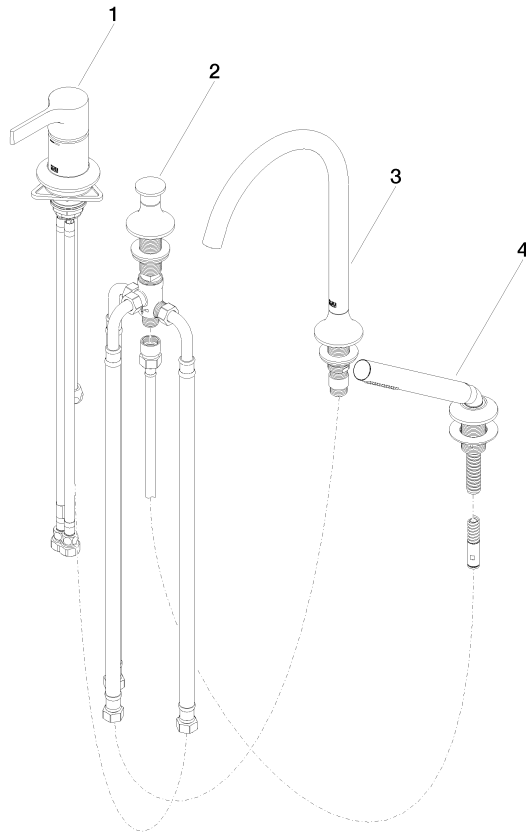

27 632 809

- spout: circular, air-enriched flow
- max. flow 24.6 l/min at 3 bar flow pressure
- Hand shower: COMPACT RAIN, max. flow rate 6.8 l/min (at 3 bar)
- complete hand shower set with anti-scale system
- automatic bath/shower diverter
- 220mm projection
- height of mixer 347 mm
- height up to aerator 244 mm
- hole diameter spout 32 mm
- hole diameter single-lever mixer 35 mm
- hole diameter for complete hand shower set 32 mm
- rosette for spout Ø 60mm
- rosette for single-lever mixer Ø 55mm
- rosette for complete hand shower set Ø 60mm
- metal shower hose 1750mm with integrated anti-twist protection

Intrinsic protection against back flow.

	Brushed Bronze	27 632 809-42
	Chrome	27 632 809-00
	Brushed Platinum	27 632 809-06
	Platinum	27 632 809-08
	Dark Chrome	27 632 809-19
	Brushed Durabronze (23kt Gold)	27 632 809-28
	Brushed Champagne (22kt Gold)	27 632 809-46
	Champagne (22kt Gold)	27 632 809-47
	Brushed Dark Platinum	27 632 809-99

Recommended miscellaneous

Perfecto installation kit - 12 614 970 90

Recommended miscellaneous

Decorative caps for Perfecto - Brushed Bronze 12 801 970-42
• 1 pair

27 632 809

Spare parts list

No.	Item Number	Name	Quantity used	Delivery time
1	29 300 809-42	connection	1	30
2	29 140 809-42	VAIA Two-way diverter for bath rim or tile edge installation - Brushed Bronze	1	30
3	13 612 809-42	spout	1	-
Spare part can no longer be ordered, please order the replacement item				
4	27 702 809-42	VAIA Hand shower set for bath rim or tile edge installation - Brushed Bronze	1	30