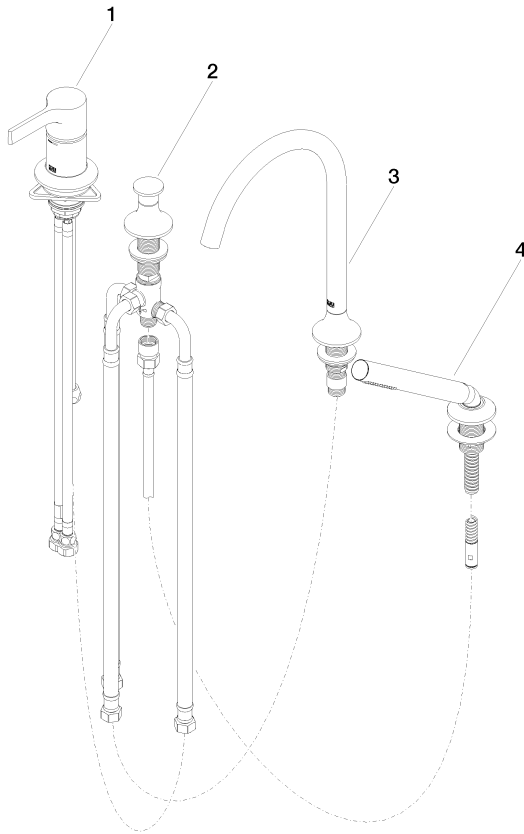

VAIA Bath shower set for bath rim or tile edge installation - Champagne (22kt Gold)

VAIA

27 632 809

- spout: circular, air-enriched flow
- max. flow 24.6 l/min at 3 bar flow pressure
- Hand shower: COMPACT RAIN, max. flow rate 6.8 l/min (at 3 bar)
- complete hand shower set with anti-scale system
- automatic bath/shower diverter
- 220mm projection
- height of mixer 347 mm
- height up to aerator 244 mm
- hole diameter spout 32 mm
- hole diameter single-lever mixer 35 mm
- hole diameter for complete hand shower set 32 mm
- rosette for spout Ø 60mm
- rosette for single-lever mixer Ø 55mm
- rosette for complete hand shower set Ø 60mm
- metal shower hose 1750mm with integrated anti-twist protection

Intrinsic protection against back flow.

	Champagne (22kt Gold)	27 632 809-47
	Chrome	27 632 809-00
	Brushed Platinum	27 632 809-06
	Platinum	27 632 809-08
	Dark Chrome	27 632 809-19
	Brushed Durabronze (23kt Gold)	27 632 809-28
	Brushed Bronze	27 632 809-42
	Brushed Champagne (22kt Gold)	27 632 809-46
	Brushed Dark Platinum	27 632 809-99

Recommended miscellaneous

Perfecto installation kit - 12 614 970 90

Recommended miscellaneous

Decorative caps for Perfecto - Champagne (22kt Gold) 12 801 970-47
• 1 pair

27 632 809

Spare parts list

No.	Item Number	Name	Quantity used	Delivery time
1	29 300 809-47	connection	1	30
2	29 140 809-47	VAIA Two-way diverter for bath rim or tile edge installation - Champagne (22kt Gold)	1	30
3	13 612 809-47	spout	1	-
Spare part can no longer be ordered, please order the replacement item				
4	27 702 809-47	VAIA Hand shower set for bath rim or tile edge installation - Champagne (22kt Gold)	1	30