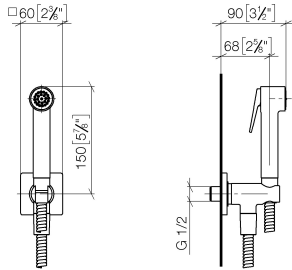

Bidet spray - Brushed Light Gold

IMO

27 701 670

Fits: IMO, LULU, MADISON, MEM, TARA, CL.1, LISSÉ, VAIA

- wall bracket with integrated safety shut off valve
- max. standing pressure: 5bar
- hand shower with back flow preventer
- 1/2" shower outlet
- rosette Ø 60 mm
- metal shower hose 1250mm with integrated anti-twist protection

Recommended miscellaneous

Concealed wall elbow - 35 085 970 90

- min. recess depth 90 mm
- max. recess depth 163 mm

27 701 670

mm [inches]

Flow rate chart

Product version from 4/1/2024

Bidet spray - Brushed Light Gold