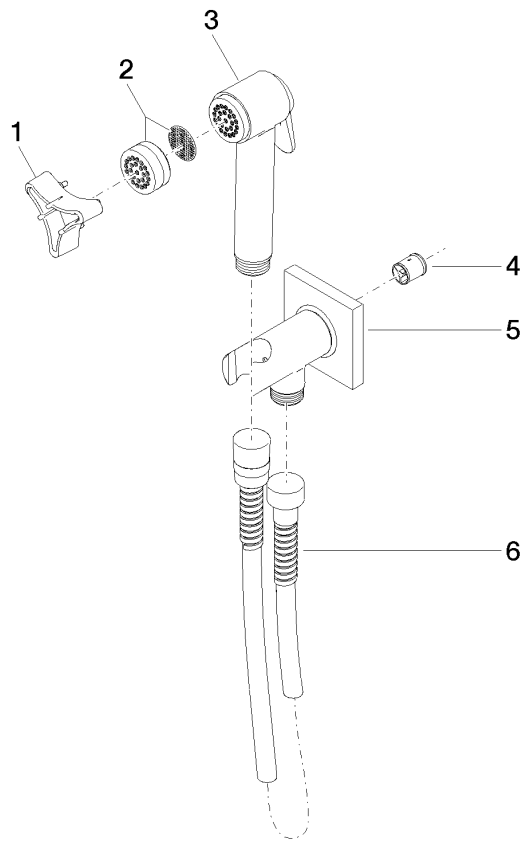

Bidet spray - Brushed Light Gold

IMO

27 701 670

Fits: IMO, LULU, MADISON, MEM, TARA, CL.1, LISSÉ, VAIA

- wall bracket with integrated safety shut off valve
- max. standing pressure: 5bar
- hand shower with back flow preventer
- 1/2" shower outlet
- rosette Ø 60 mm
- metal shower hose 1250mm with integrated anti-twist protection

The bidet shower must be operated with an upstream main fitting.

	Brushed Light Gold	27 701 670-27
	Chrome	27 701 670-00
	Brushed Platinum	27 701 670-06
	Platinum	27 701 670-08
	Dark Chrome	27 701 670-19
	Brushed Durabronze (23kt Gold)	27 701 670-28
	Brushed Bronze	27 701 670-42
	Brushed Champagne (22kt Gold)	27 701 670-46
	Champagne (22kt Gold)	27 701 670-47
	Brushed Chrome	27 701 670-93
	Brushed Dark Platinum	27 701 670-99

Recommended miscellaneous

Concealed wall elbow - 35 085 970 90

- min. recess depth 90 mm
- max. recess depth 163 mm

27 701 670

mm [inches]

Flow rate chart

Product version from 4/1/2024

Bidet spray - Brushed Light Gold

IMO

27 701 670

Spare parts list

Product version from 4/1/2024

No.	Item Number	Name	Quantity used	Delivery time
	09 30 09 029 90	key	6	2