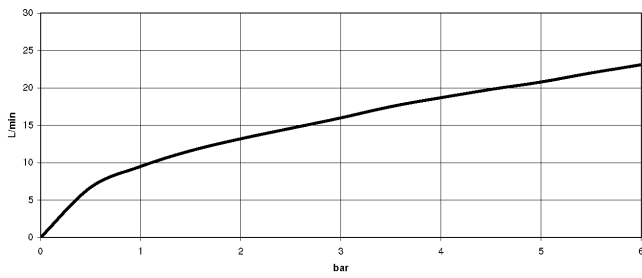

Recommended miscellaneous

Concealed wall elbow - 35 085 970 90

- min. recess depth 90 mm
- max. recess depth 163 mm

27 701 670

mm [inches]

Flow rate chart

Product version from 4/1/2024

Bidet spray - Brushed Light Gold